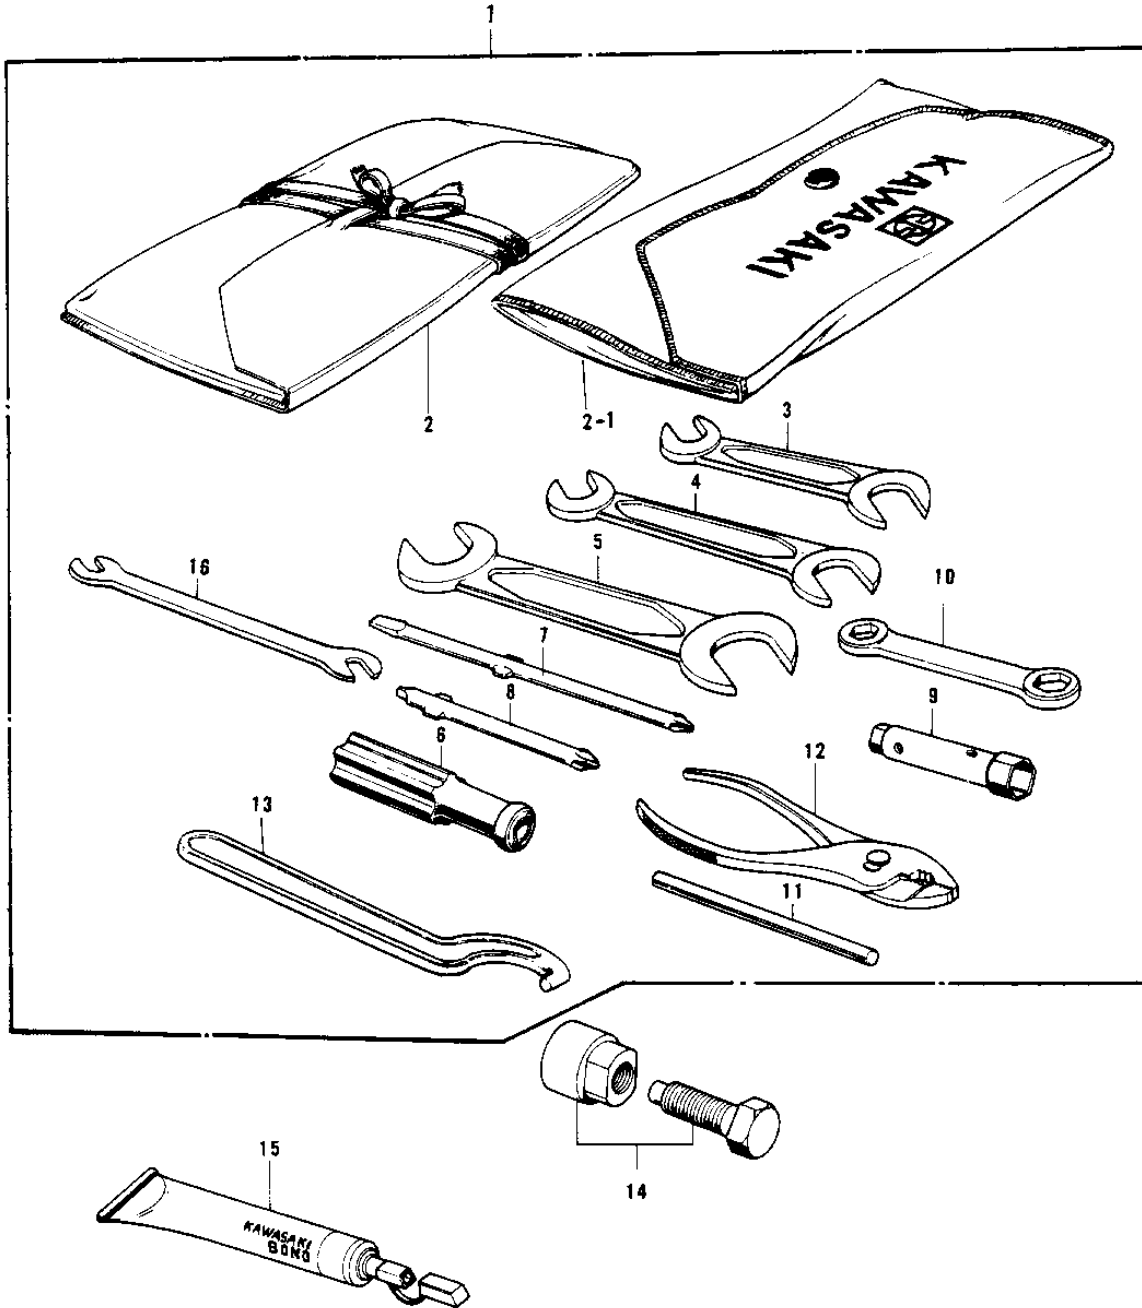

1972 G4TR-B PARTS DIAGRAM

OWNER TOOLS/SPECIAL SERVICE TOOLS ('74-')

1972 G4TR-B PARTS LIST

OWNER TOOLS/SPECIAL SERVICE TOOLS ('74-'

ITEM NAME	PART NUMBER	QUANTITY
UNAVAILABLE IN PRICE BOOK (Ref # 1)	56007-031	
56007-048 (Canada) (Ref # 1)	56007-041	
56007-1056 (Canada) (Ref # 1)	56007-055	
BAG,TOOL (Ref # 2)	56008-008	
BAG,TOOL (Ref # 2-1)	56008-008	
WRENCH,OPEN,8X10 (Ref # 3)	92126-001	
WRENCH,OPEN END,12X13 (Ref # 4)	92126-002	
TOOL-WRENCH,OPEN END, (Ref # 5)	92110-1153	
92106-1001 (Canada) (Ref # 6)	92106-002	
TOOL-DRIVER (Ref # 7)	92107-1052	
SCREW DRIVER #3 PHLIP (Ref # 8)	92107-005	
WRENCH,BOX,17X21 (Ref # 9)	92110-012	
92110-1022 (Canada) (Ref # 10)	92108-009	
92111-005 (Canada) (Ref # 11)	92111-007	
92112-003 (Canada) (Ref # 12)	92112-005	
92110-1035 (Canada) (Ref # 13)	92108-007	
57001-252 (Canada) (Ref # 14)	56019-033	
LIQUID GASKET (Ref # 15)	92104-002	
TIGHTENER,SPOKE (Ref # 16)	92108-011	