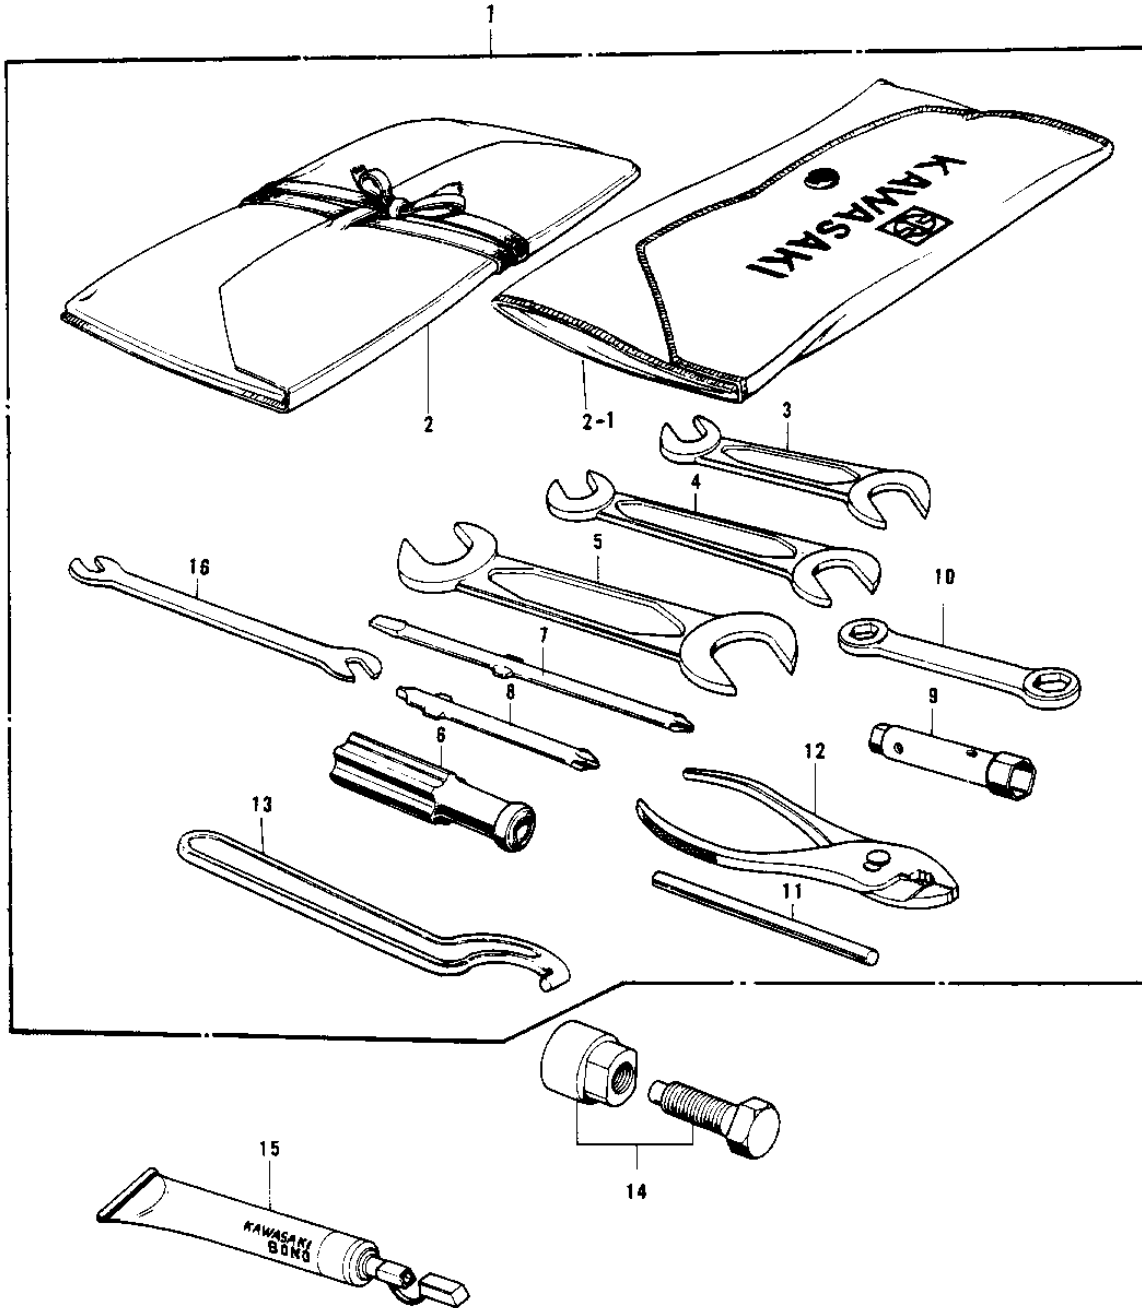

# 1974 G4TR-D PARTS DIAGRAM

OWNER TOOLS/SPECIAL SERVICE TOOLS ('74-')

## 1974 G4TR-D PARTS LIST

### OWNER TOOLS/SPECIAL SERVICE TOOLS ('74-')

ITEM NAME	PART NUMBER	QUANTITY
UNAVAILABLE IN PRICE BOOK (Ref # 1)	56007-031	
56007-048 (Canada) (Ref # 1)	56007-041	
56007-1056 (Canada) (Ref # 1)	56007-055	
BAG,TOOL (Ref # 2)	56008-008	
BAG,TOOL (Ref # 2-1)	56008-008	
WRENCH,OPEN,8X10 (Ref # 3)	92126-001	
WRENCH,OPEN END,12X13 (Ref # 4)	92126-002	
TOOL-WRENCH,OPEN END, (Ref # 5)	92110-1153	
92106-1001 (Canada) (Ref # 6)	92106-002	
TOOL-DRIVER (Ref # 7)	92107-1052	
SCREW DRIVER #3 PHLIP (Ref # 8)	92107-005	
WRENCH,BOX,17X21 (Ref # 9)	92110-012	
92110-1022 (Canada) (Ref # 10)	92108-009	
92111-005 (Canada) (Ref # 11)	92111-007	
92112-003 (Canada) (Ref # 12)	92112-005	
92110-1035 (Canada) (Ref # 13)	92108-007	
57001-252 (Canada) (Ref # 14)	56019-033	
LIQUID GASKET (Ref # 15)	92104-002	
TIGHTENER,SPOKE (Ref # 16)	92108-011	