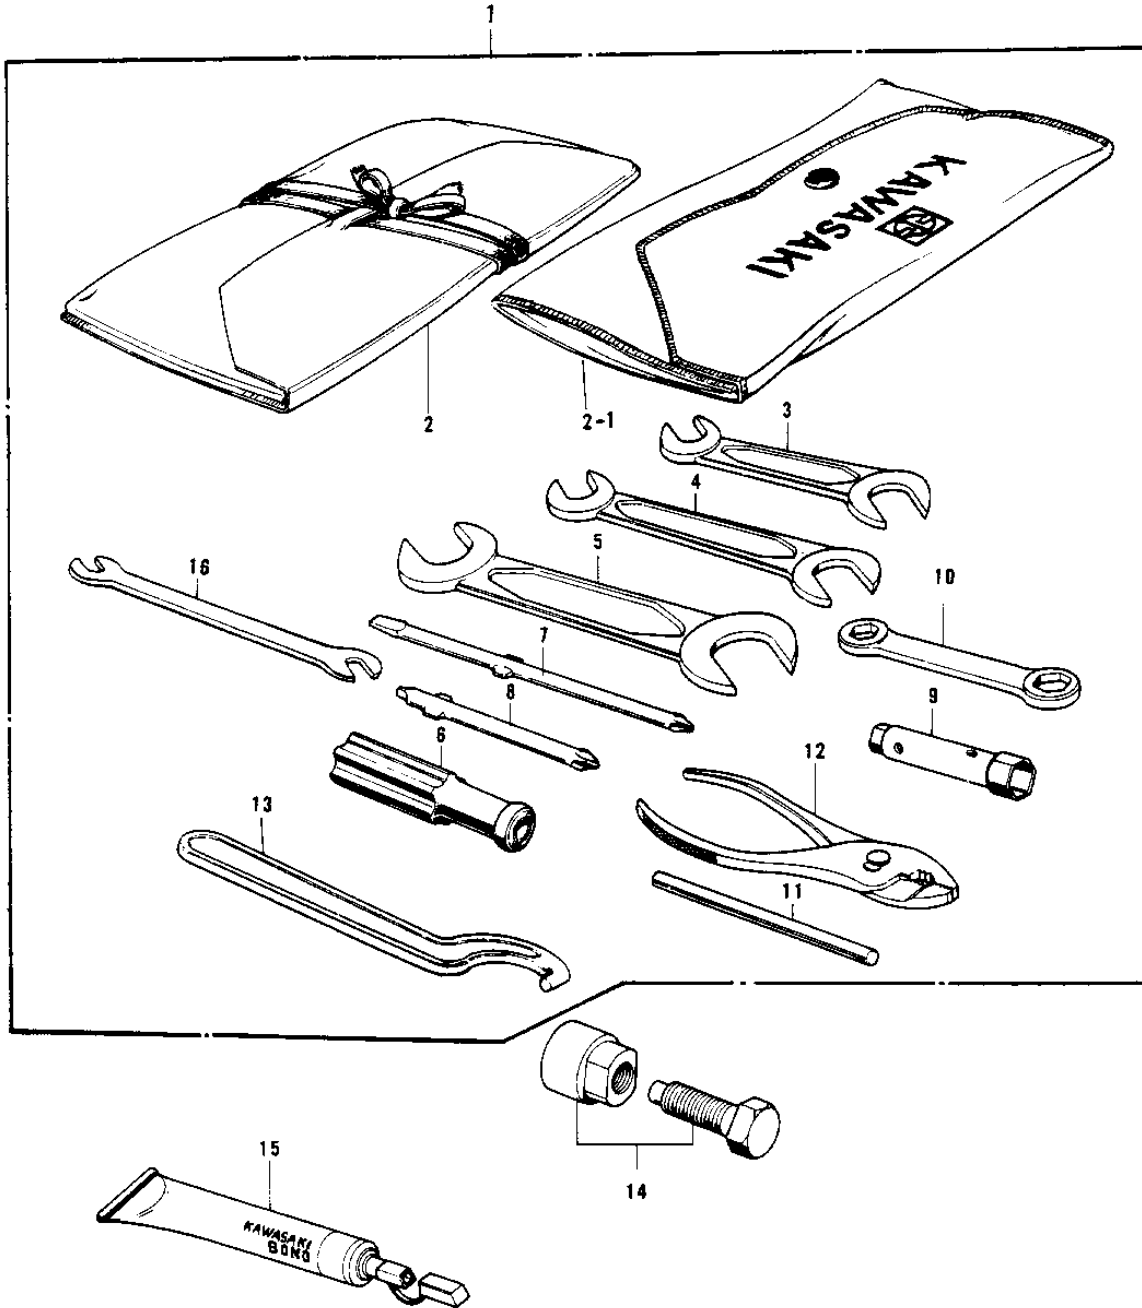

1975 G4TR-E PARTS DIAGRAM

OWNER TOOLS/SPECIAL SERVICE TOOLS ('74-')

1975 G4TR-E PARTS LIST

OWNER TOOLS/SPECIAL SERVICE TOOLS ('74-')

ITEM NAME	PART NUMBER	QUANTITY
UNAVAILABLE IN PRICE BOOK (Ref # 1)	56007-031	1
56007-048 (Canada) (Ref # 1)	56007-041	1
56007-1056 (Canada) (Ref # 1)	56007-055	1
BAG,TOOL (Ref # 2)	56008-008	1
BAG,TOOL (Ref # 2-1)	56008-008	1
WRENCH,OPEN,8X10 (Ref # 3)	92126-001	1
WRENCH,OPEN END,12X13 (Ref # 4)	92126-002	1
TOOL-WRENCH,OPEN END, (Ref # 5)	92110-1153	1
92106-1001 (Canada) (Ref # 6)	92106-002	1
TOOL-DRIVER (Ref # 7)	92107-1052	1
SCREW DRIVER #3 PHLIP (Ref # 8)	92107-005	1
WRENCH,BOX,17X21 (Ref # 9)	92110-012	1
92110-1022 (Canada) (Ref # 10)	92108-009	1
92111-005 (Canada) (Ref # 11)	92111-007	1
92112-003 (Canada) (Ref # 12)	92112-005	1
92110-1035 (Canada) (Ref # 13)	92108-007	1
57001-252 (Canada) (Ref # 14)	56019-033	1
LIQUID GASKET (Ref # 15)	92104-002	1
TIGHTENER,SPOKE (Ref # 16)	92108-011	1