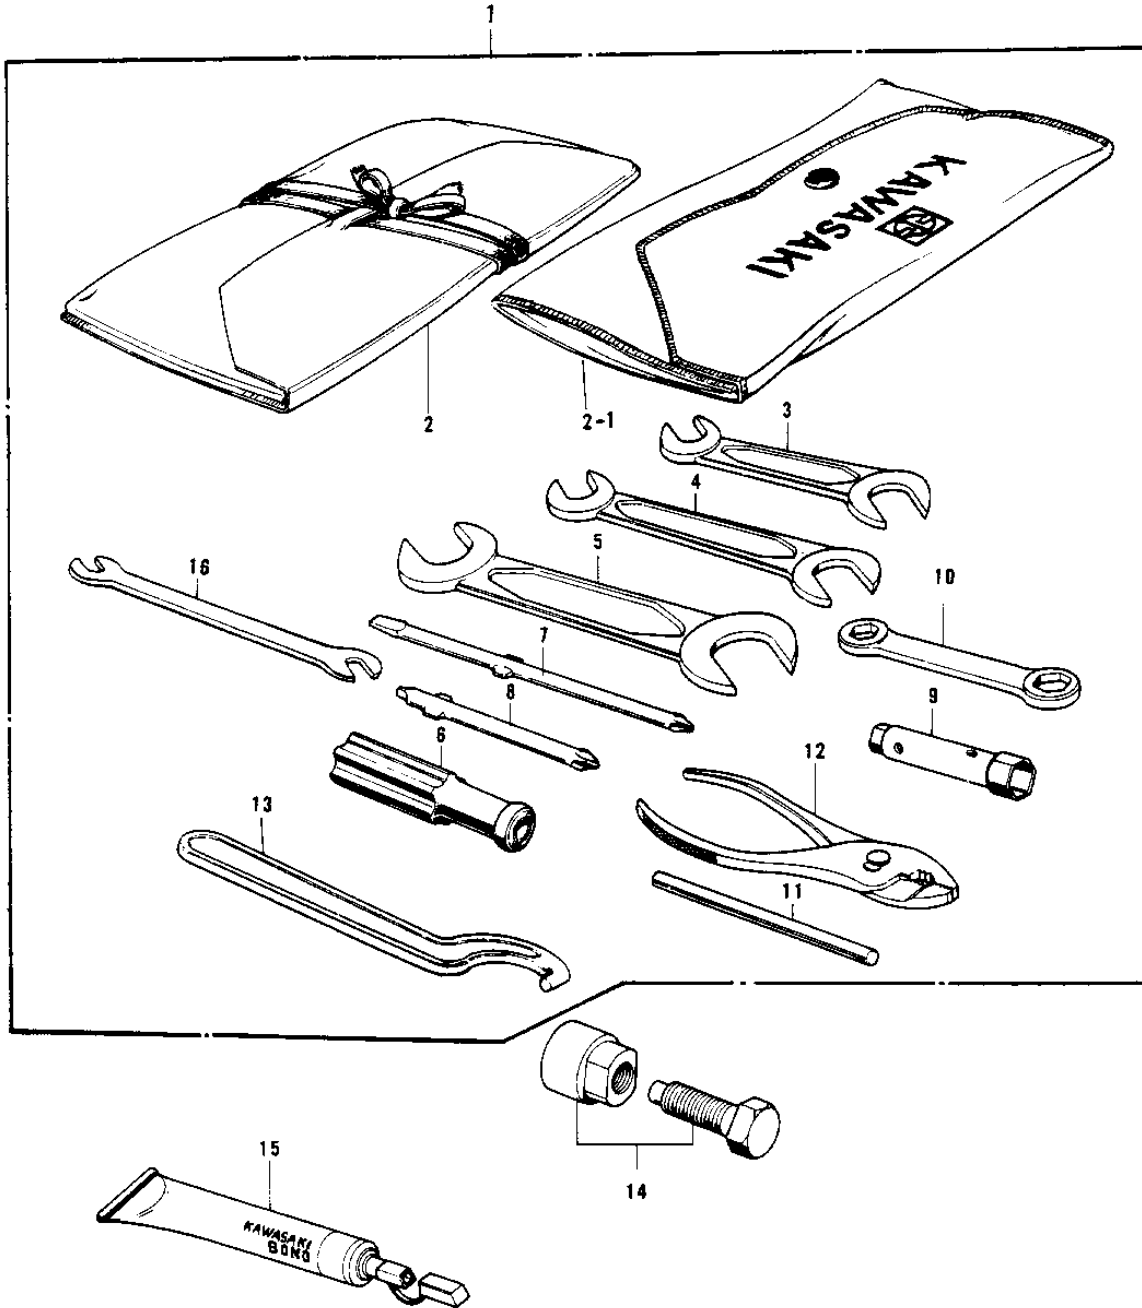

# 1976 KV100-A7 PARTS DIAGRAM

OWNER TOOLS/SPECIAL SERVICE TOOLS ('74-')

## OWNER TOOLS/SPECIAL SERVICE TOOLS ('74-'

ITEM NAME	PART NUMBER	QUANTITY
UNAVAILABLE IN PRICE BOOK (Ref # 1)	56007-031	1
56007-048 (Canada) (Ref # 1)	56007-041	1
56007-1056 (Canada) (Ref # 1)	56007-055	1
BAG,TOOL (Ref # 2)	56008-008	1
BAG,TOOL (Ref # 2-1)	56008-008	1
WRENCH,OPEN,8X10 (Ref # 3)	92126-001	1
WRENCH,OPEN END,12X13 (Ref # 4)	92126-002	1
TOOL-WRENCH,OPEN END, (Ref # 5)	92110-1153	1
92106-1001 (Canada) (Ref # 6)	92106-002	1
TOOL-DRIVER (Ref # 7)	92107-1052	1
SCREW DRIVER #3 PHLIP (Ref # 8)	92107-005	1
WRENCH,BOX,17X21 (Ref # 9)	92110-012	1
92110-1022 (Canada) (Ref # 10)	92108-009	1
92111-005 (Canada) (Ref # 11)	92111-007	1
92112-003 (Canada) (Ref # 12)	92112-005	1
92110-1035 (Canada) (Ref # 13)	92108-007	1
57001-252 (Canada) (Ref # 14)	56019-033	1
LIQUID GASKET (Ref # 15)	92104-002	1
TIGHTENER,SPOKE (Ref # 16)	92108-011	1