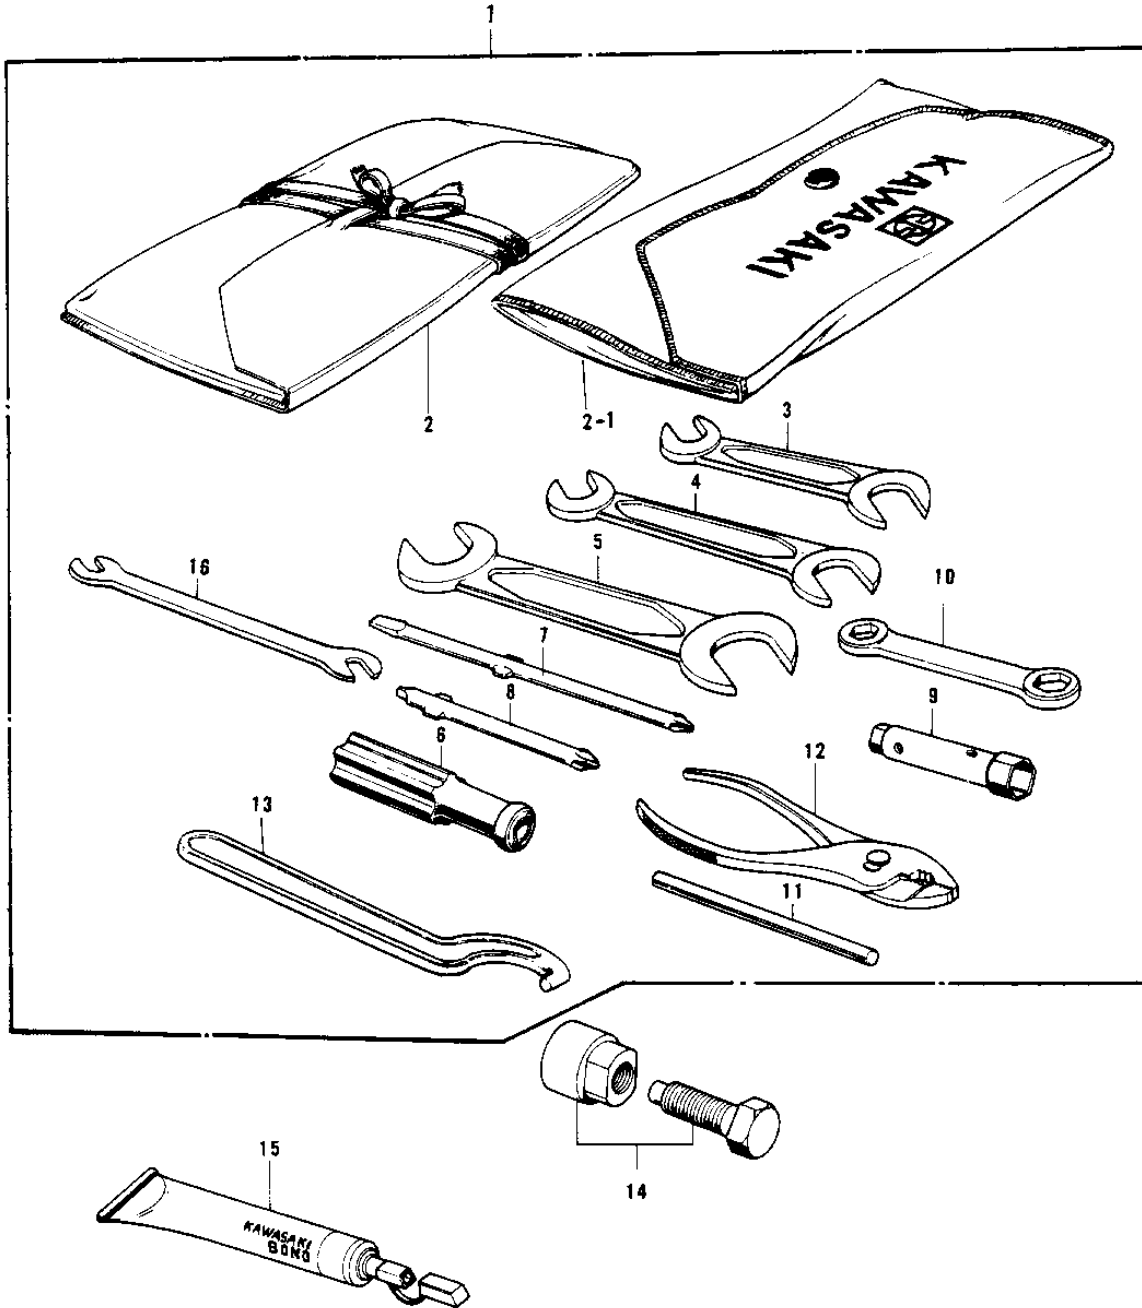

1976 KV100-A7 PARTS DIAGRAM

OWNER TOOLS/SPECIAL SERVICE TOOLS ('74-')

1976 KV100-A7 PARTS LIST

OWNER TOOLS/SPECIAL SERVICE TOOLS ('74-'

ITEM NAME	PART NUMBER	QUANTITY
UNAVAILABLE IN PRICE BOOK (Ref # 1)	56007-031	1
56007-048 (Canada) (Ref # 1)	56007-041	1
56007-1056 (Canada) (Ref # 1)	56007-055	1
BAG,TOOL (Ref # 2)	56008-008	1
BAG,TOOL (Ref # 2-1)	56008-008	1
WRENCH,OPEN,8X10 (Ref # 3)	92126-001	1
WRENCH,OPEN END,12X13 (Ref # 4)	92126-002	1
TOOL-WRENCH,OPEN END, (Ref # 5)	92110-1153	1
92106-1001 (Canada) (Ref # 6)	92106-002	1
TOOL-DRIVER (Ref # 7)	92107-1052	1
SCREW DRIVER #3 PHLIP (Ref # 8)	92107-005	1
WRENCH,BOX,17X21 (Ref # 9)	92110-012	1
92110-1022 (Canada) (Ref # 10)	92108-009	1
92111-005 (Canada) (Ref # 11)	92111-007	1
92112-003 (Canada) (Ref # 12)	92112-005	1
92110-1035 (Canada) (Ref # 13)	92108-007	1
57001-252 (Canada) (Ref # 14)	56019-033	1
LIQUID GASKET (Ref # 15)	92104-002	1
TIGHTENER,SPOKE (Ref # 16)	92108-011	1