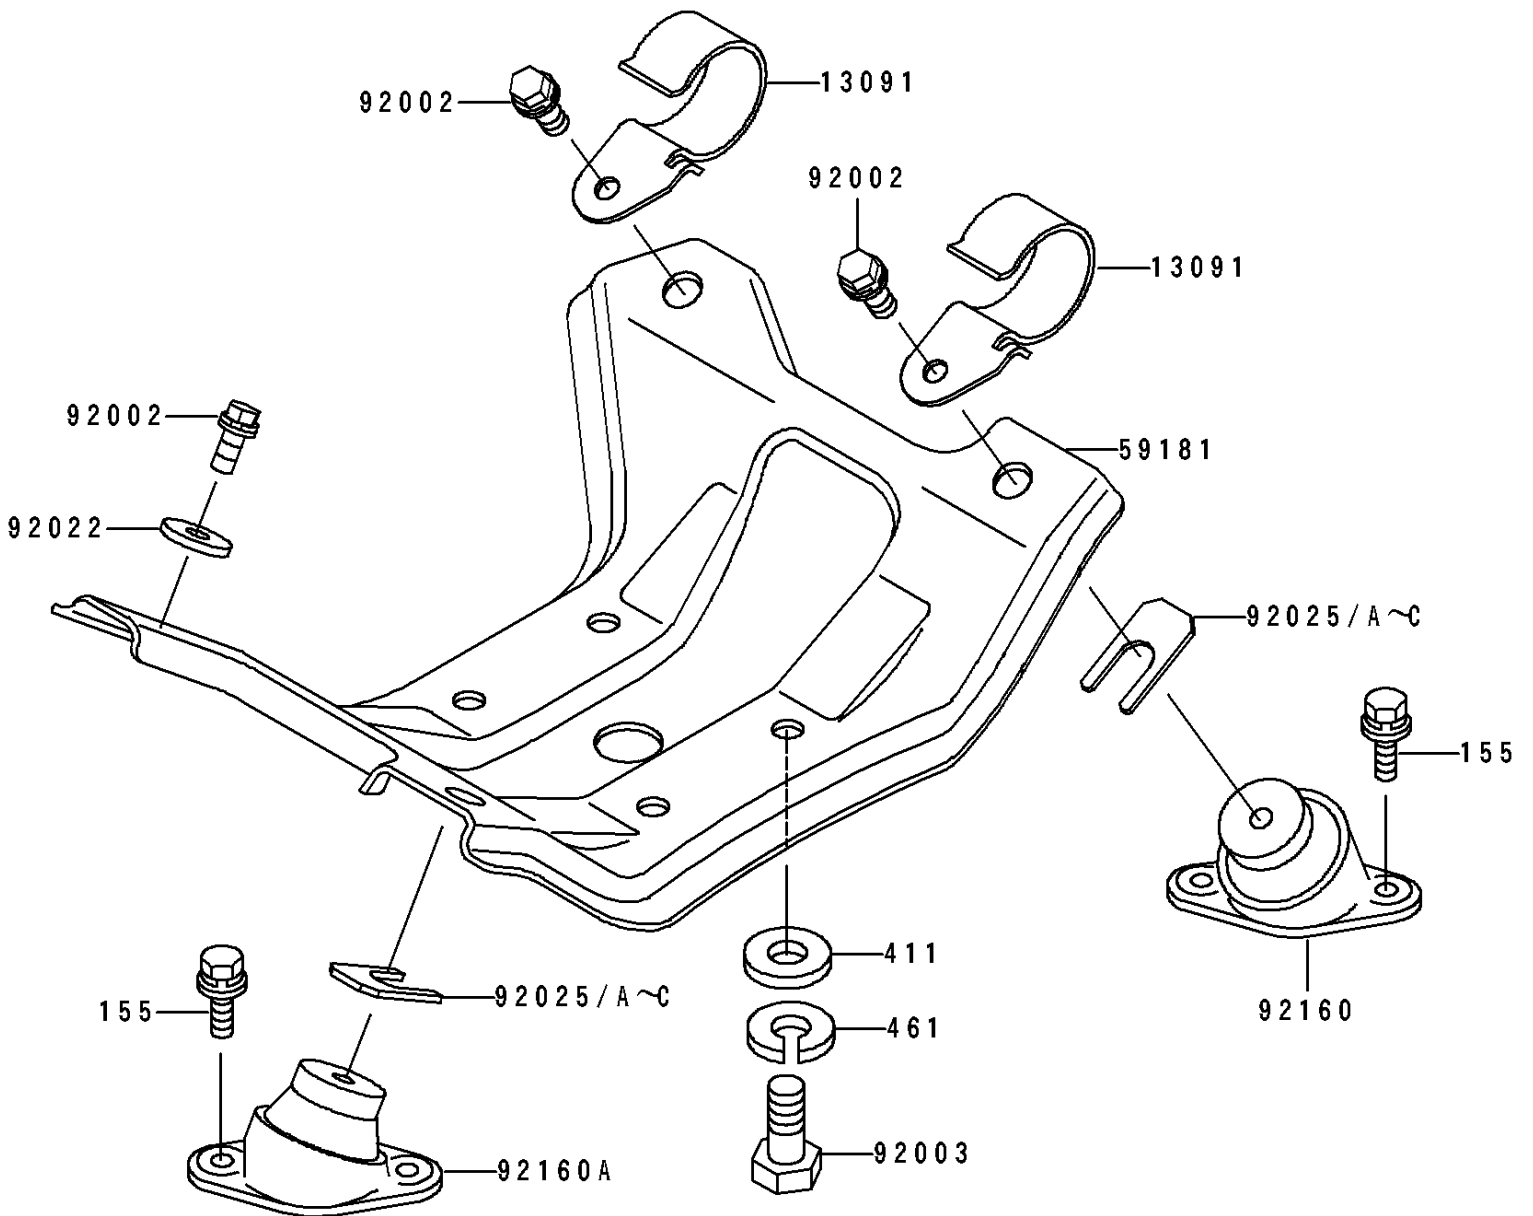

1991 550 SX PARTS DIAGRAM

Engine Mount

F 3144

1991 550 SX PARTS LIST

Engine Mount

ITEM NAME	PART NUMBER	QUANTITY
HOLDER,EXHAUST DUCT (Ref # 13091)	13091-3752	2
MOUNT-ENGINE (Ref # 59181)	59181-509-9G	1
BOLT,10X25 (Ref # 92002)	92002-3770	4
BOLT,1/2"X31 (Ref # 92003)	92003-533	4
WASHER,32X10.5X4 (Ref # 92022)	92022-3023	2
SHIM,T=0.3MM (Ref # 92025)	92025-3705	AR
SHIM,T=0.5MM (Ref # 92025A)	92025-3706	AR
SHIM,T=1.0MM (Ref # 92025B)	92025-3707	AR
SHIM,T=1.5MM (Ref # 92025C)	92025-3708	AR
DAMPER,ENGINE MOUNT (Ref # 92160)	92160-3762	2
DAMPER,ENGINE MOUNT (Ref # 92160A)	92160-3763	2
BOLT-WSP-SMALL,8X20 (Ref # 155)	155R0820	8
WASHER-PLAIN,14MM (Ref # 411)	411S1400	4
WASHER-SPRING,14MM (Ref # 461)	461S1400	4