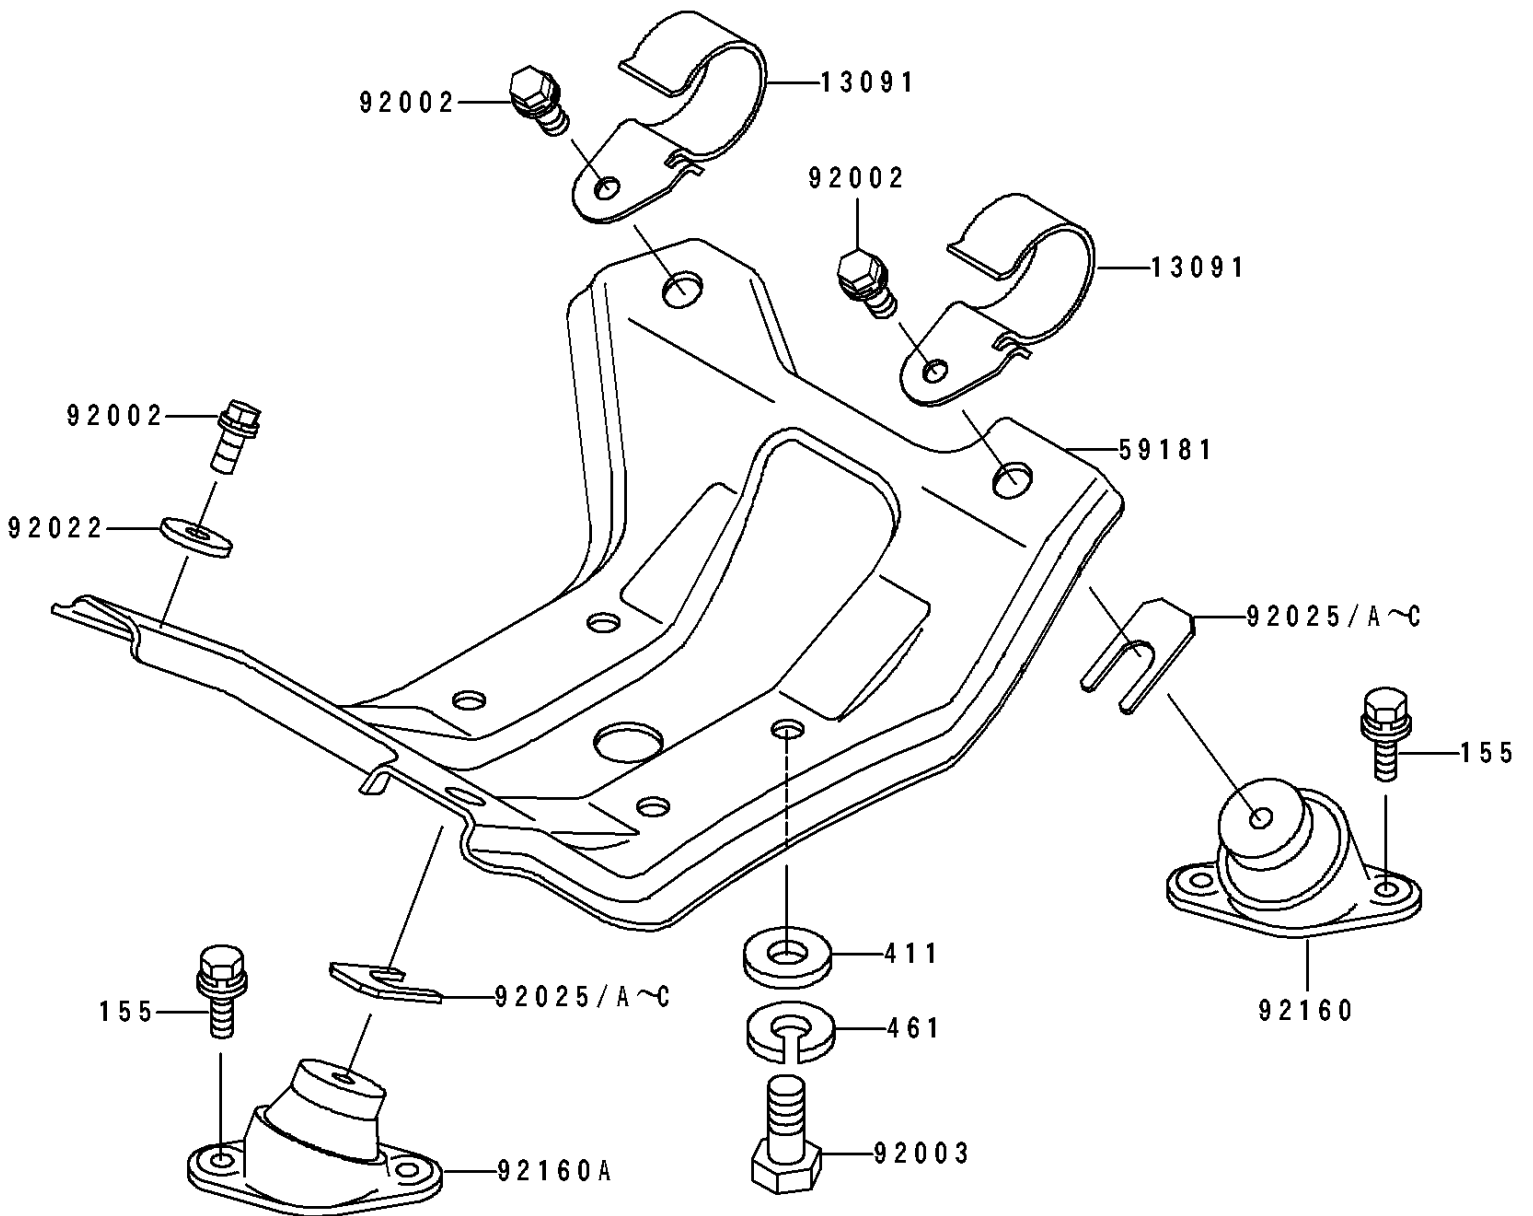

# 1993 550 SX PARTS DIAGRAM

Engine Mount

F 3144

## 1993 550 SX PARTS LIST

### Engine Mount

ITEM NAME	PART NUMBER	QUANTITY
HOLDER,EXHAUST DUCT (Ref # 13091)	13091-3752	2
MOUNT-ENGINE (Ref # 59181)	59181-509-9G	1
BOLT,10X25 (Ref # 92002)	92002-3770	4
BOLT,1/2"X31 (Ref # 92003)	92003-533	4
WASHER,32X10.5X4 (Ref # 92022)	92022-3023	2
SHIM,T=0.3MM (Ref # 92025)	92025-3705	AR
SHIM,T=0.5MM (Ref # 92025A)	92025-3706	AR
SHIM,T=1.0MM (Ref # 92025B)	92025-3707	AR
SHIM,T=1.5MM (Ref # 92025C)	92025-3708	AR
DAMPER,ENGINE MOUNT (Ref # 92160)	92160-3762	2
DAMPER,ENGINE MOUNT (Ref # 92160A)	92160-3763	2
BOLT-WSP-SMALL,8X20 (Ref # 155)	155R0820	8
WASHER-PLAIN,14MM (Ref # 411)	411S1400	4
WASHER-SPRING,14MM (Ref # 461)	461S1400	4