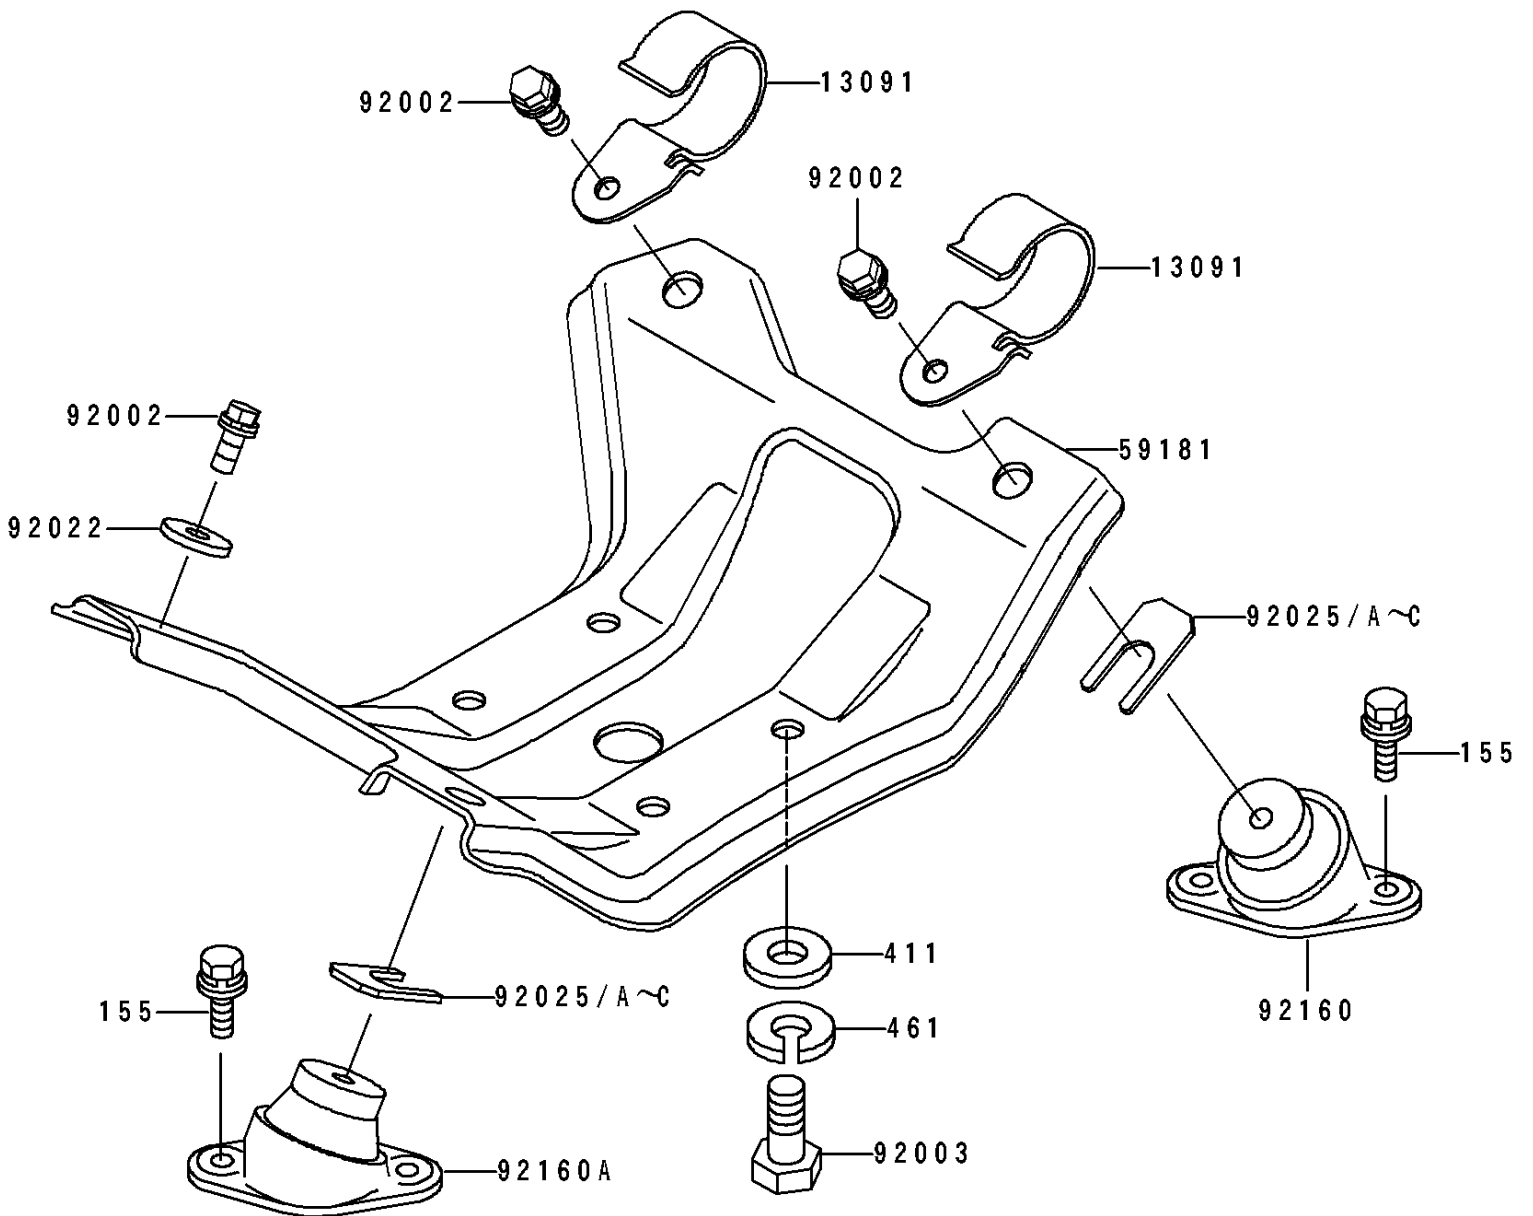

# 1994 550 SX PARTS DIAGRAM

Engine Mount

F 3144

## 1994 550 SX PARTS LIST

### Engine Mount

ITEM NAME	PART NUMBER	QUANTITY
HOLDER,EXHAUST DUCT (Ref # 13091)	13091-3752	2
MOUNT-ENGINE (Ref # 59181)	59181-509-9G	1
BOLT,10X25 (Ref # 92002)	92002-3770	4
BOLT,1/2"X31 (Ref # 92003)	92003-533	4
WASHER,32X10.5X4 (Ref # 92022)	92022-3023	2
SHIM,T=0.3MM (Ref # 92025)	92025-3705	AR
SHIM,T=0.5MM (Ref # 92025A)	92025-3706	AR
SHIM,T=1.0MM (Ref # 92025B)	92025-3707	AR
SHIM,T=1.5MM (Ref # 92025C)	92025-3708	AR
DAMPER,ENGINE MOUNT (Ref # 92160)	92160-3762	2
DAMPER,ENGINE MOUNT (Ref # 92160A)	92160-3763	2
BOLT-WSP-SMALL,8X20 (Ref # 155)	155R0820	8
WASHER-PLAIN,14MM (Ref # 411)	411S1400	4
WASHER-SPRING,14MM (Ref # 461)	461S1400	4