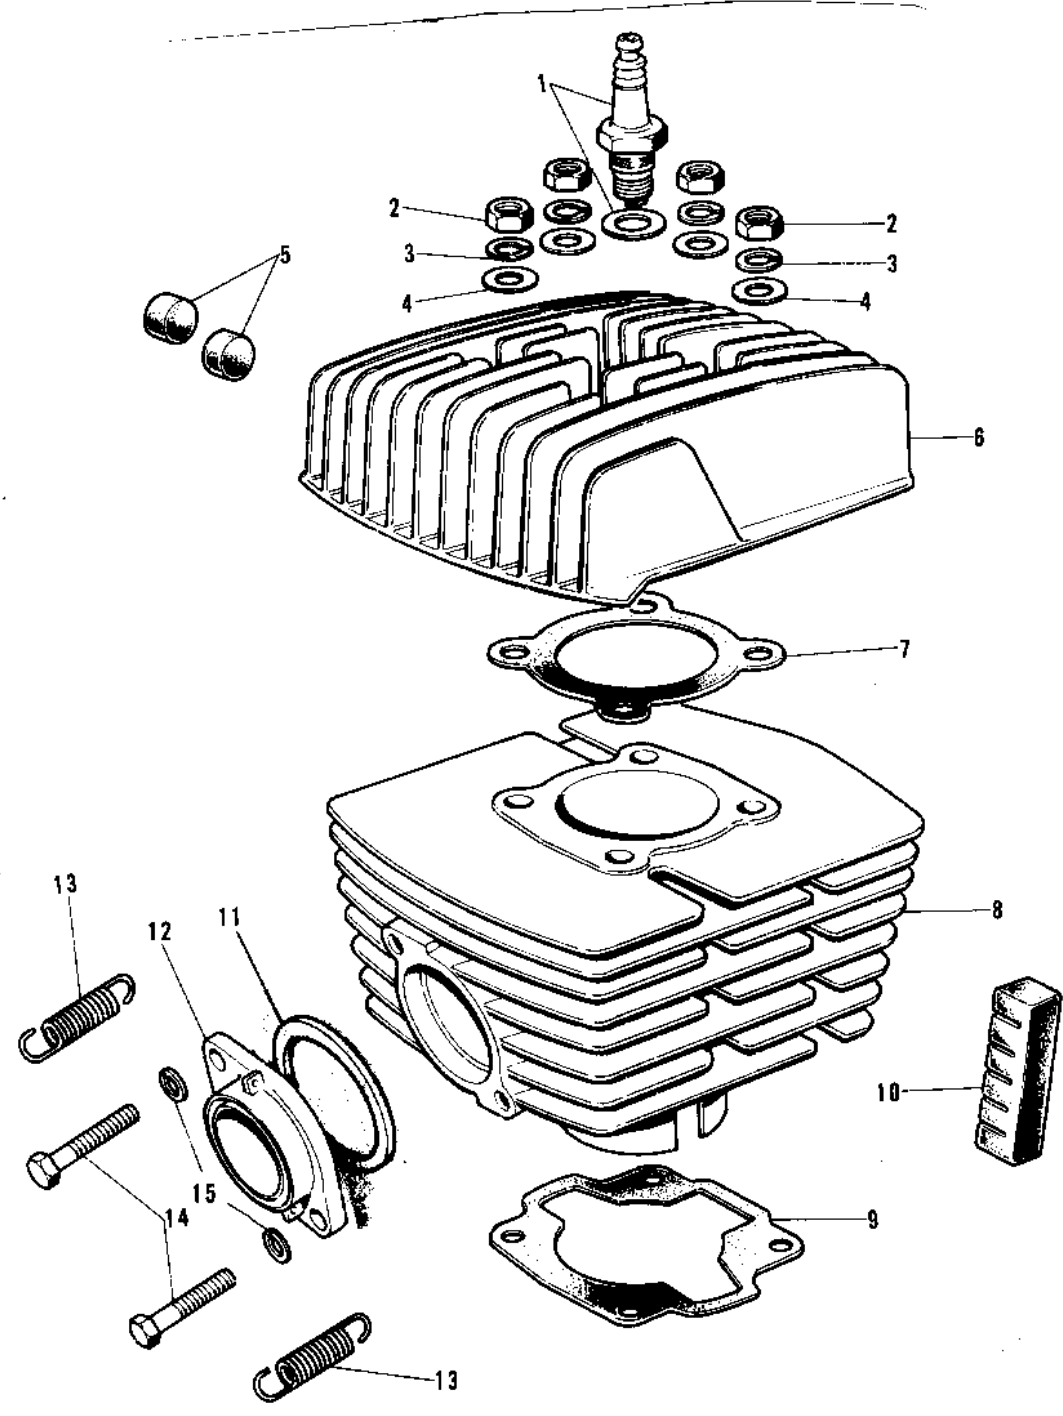

# 1972 G5 PARTS DIAGRAM

CYLINDER HEAD/CYLINDER (72-73 G5-A)

**FRONT** 

## 1972 G5 PARTS LIST

CYLINDER HEAD/CYLINDER ('72-'73 G5-A)

ITEM NAME	PART NUMBER	QUANTITY
SPARK PLUGS B8HC (Ref # 1)	92070-010	1
NUT,8MM (Ref # 2)	311B0800	4
WASHER SPRING 8MM (Ref # 3)	461F0800	4
WASHER PLAIN 8MM (Ref # 4)	410B0800	4
DAMPER RUBBER (Ref # 5)	92075-074	8
CYLINDER HEAD (Ref # 6)	11001-015	1
CYLINDER HEAD (Ref # 6)	11001-015	1
GASKET CYLINDER HEAD (Ref # 7)	11004-033	1
CYLINDER (Ref # 8)	11005-075	1
GASKET CYLINDER BASE (Ref # 9)	11009-009	1
DAMPER RUBBER (Ref # 10)	92075-073	2
GASKET,EXHAUST PIPE (Ref # 11)	11009-1992	1
HOLDER-EXHAUST PIPE (Ref # 12)	18069-034	1
SPRING CONNECTOR (Ref # 13)	18071-001	2
BOLT-UPSET,6X20 (Ref # 14)	112G0620	2
WASHER SPRING 6MM (Ref # 15)	461F0600	2