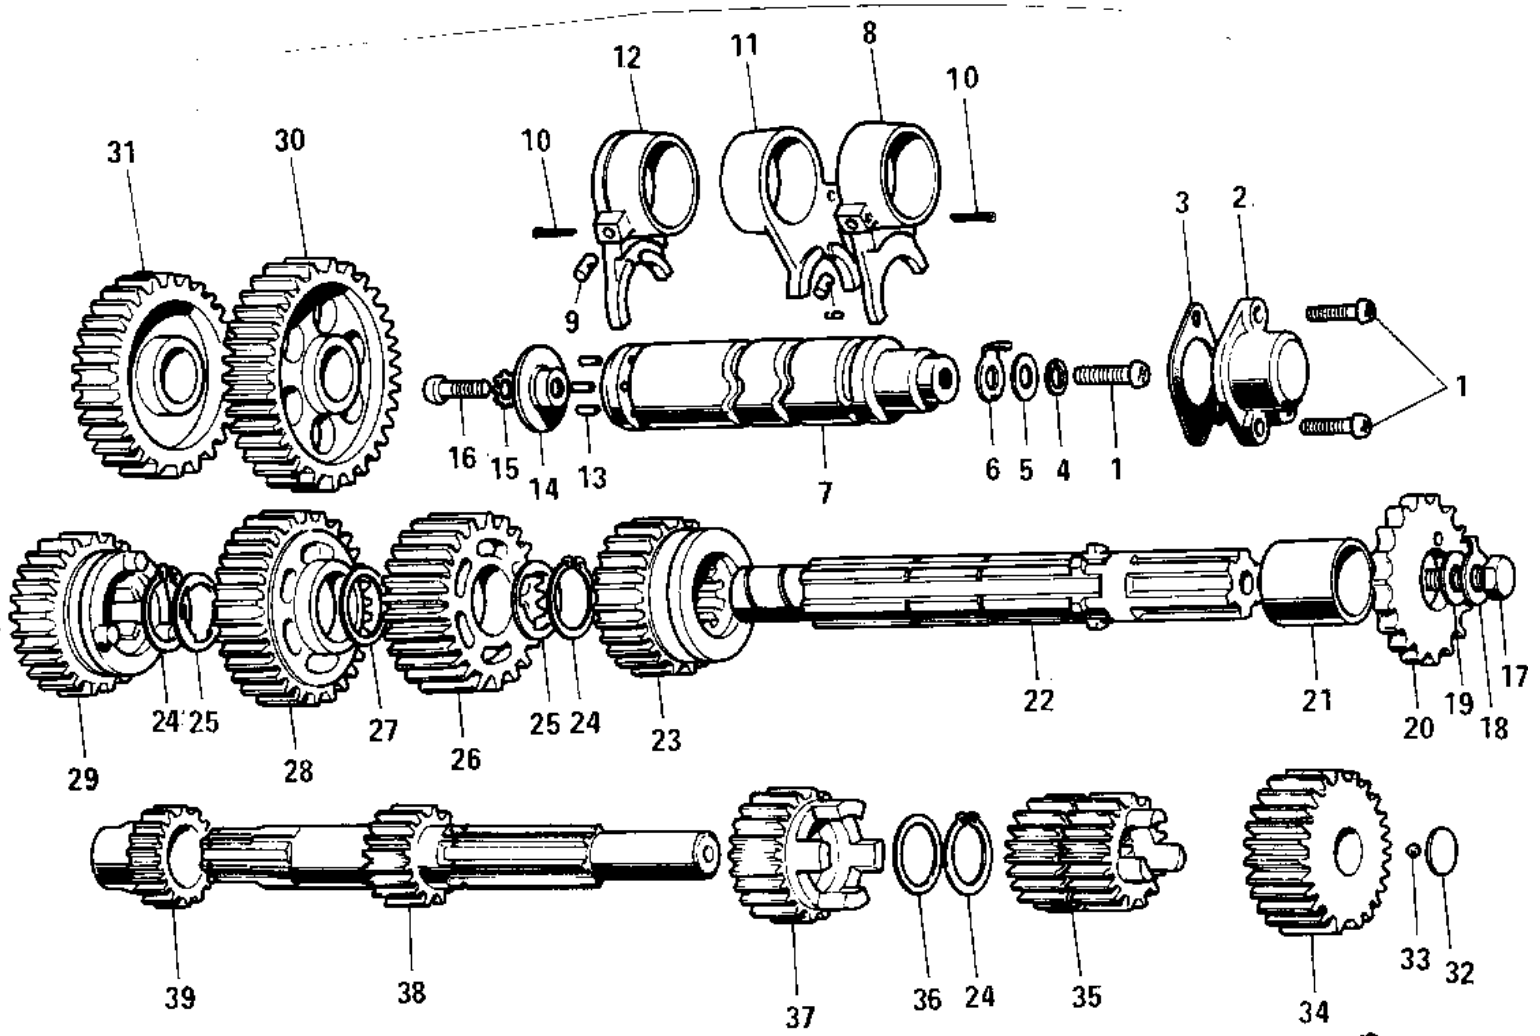

1973 G5-A PARTS DIAGRAM

TRANSMISSION/CHANGE DRUM ('72-'73 G5-A)

1973 G5-A PARTS LIST

TRANSMISSION/CHANGE DRUM ('72-'73 G5-A)

ITEM NAME	PART NUMBER	QUANTITY
SCREW PAN HEAD 6X16 (Ref # 1)	220B0616	
SWITCH,NEUTRAL (Ref # 2)	13151-1001	
GASKET NEUTRAL SWITCH (Ref # 3)	13146-002	
WASHER SPRING 6MM (Ref # 4)	461F0600	
WASHER PLAIN 6MM (Ref # 5)	410B0600	
ROTOR,NEUTRAL INDICTR (Ref # 6)	21007-1003	
DRUM ASSY-GEAR CHANGE (Ref # 7,13~1)	13239-005	
DRUM ASSY-GEAR CHANGE (Ref # 7)	13239-005	
FORK SELECTOR 3RD (Ref # 8)	13140-009	
PIN SELECT FORK GUIDE (Ref # 9)	92043-005	
PIN COTTER 3.0X20 (Ref # 10)	550D3020	
FORK SELECTOR 4TH-TOP (Ref # 11)	13140-017	
FORK SELECTOR LOW-2ND (Ref # 12)	13140-010	
PIN GEAR CHANGE DRUM (Ref # 13)	92042-014	
PLATE CHANGE DRUM PIN (Ref # 14)	13142-008	
WASHER LOCK 6MM (Ref # 15)	464H0600	
SCREW PAN HEAD 6X12 (Ref # 16)	220B0612	
BOLT-SMALL-UPSET,8X16 (Ref # 17)	115G0816	
WASHER LOCK 8MM (Ref # 18)	92030-007	
WASHER ENG SPROCKET (Ref # 19)	92022-130	
ENG SPROCKET,ASY,15T (Ref # 20)	13249-003	
ENG SPROCKET ASY,13T (Ref # 20)	13249-001	
SPROCKET-OUTPUT,14T (Ref # 20)	13144-1058	
SPACER ENG SPROCKET (Ref # 21)	92027-009	
COLLAR,ENG NPROCKET (Ref # 21)	92027-179	
SHAFT OUTPUT (Ref # 22)	13128-021	
TOP GEAR OUTPUT SHAFT (Ref # 23)	13137-012	
CIRCLIP (Ref # 24)	92033-014	
WASHER-LOCK (Ref # 25)	92024-030	

1973 G5-A PARTS LIST

TRANSMISSION/CHANGE DRUM ('72-'73 G5-A)

ITEM NAME	PART NUMBER	QUANTITY
3RD GEAR OUTPUT SHAFT (Ref # 26)	13133-005	
WASHER THRUST (Ref # 27)	92022-146	
2ND GEAR OUTPUT SHAFT (Ref # 28)	13131-008	
GEAR-TRANSMISSION SPU (Ref # 29)	13129-1708	
LOW GEAR OUTPUT SHAFT (Ref # 30)	13129-010	
IDLE GEAR (Ref # 31)	13073-004	
WASHER THRUST (Ref # 32)	92022-115	
BALL STEEL 7/32' (Ref # 33)	600A0700	
GEAR,INPUT TOP,24T (Ref # 34)	13129-1927	
2ND&3RD GEAR,DRIVE (Ref # 35)	13129-1052	
WASHER THRUST (Ref # 36)	92022-118	
4TH GEAR,DRIVE (Ref # 37)	13129-1053	
SHAFT,DRIVE (Ref # 38)	13127-032	
PINION KICKSTARTER (Ref # 39)	13075-004	