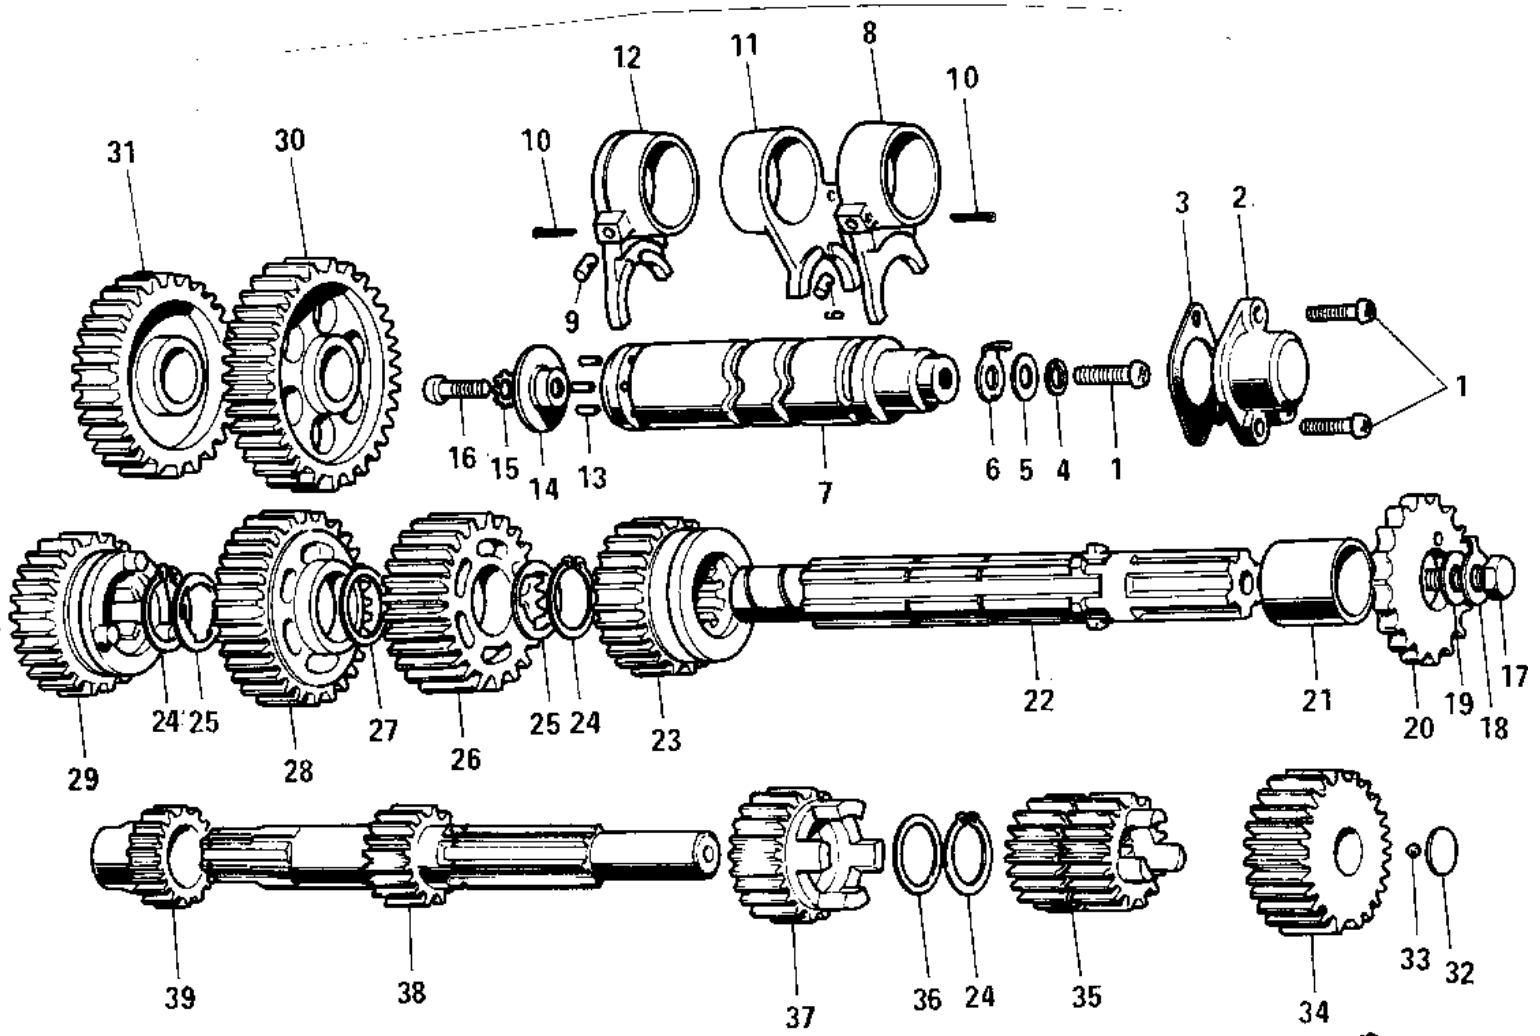

1975 G5-C PARTS DIAGRAM

TRANSMISSION/CHANGE DRUM ('72-'73 G5-A)

1975 G5-C PARTS LIST

TRANSMISSION/CHANGE DRUM ('72-'73 G5-A)

ITEM NAME	PART NUMBER	QUANTITY
SCREW PAN HEAD 6X16 (Ref # 1)	220B0616	
SWITCH,NEUTRAL (Ref # 2)	13151-1001	
GASKET NEUTRAL SWITCH (Ref # 3)	13146-002	
WASHER SPRING 6MM (Ref # 4)	461F0600	
WASHER PLAIN 6MM (Ref # 5)	410B0600	
ROTOR,NEUTRAL INDICTR (Ref # 6)	21007-1003	
DRUM ASSY-GEAR CHANGE (Ref # 7,13~1)	13239-005	
DRUM ASSY-GEAR CHANGE (Ref # 7)	13239-005	
FORK SELECTOR 3RD (Ref # 8)	13140-009	
PIN SELECT FORK GUIDE (Ref # 9)	92043-005	
PIN COTTER 3.0X20 (Ref # 10)	550D3020	
FORK SELECTOR 4TH-TOP (Ref # 11)	13140-017	
FORK SELECTOR LOW-2ND (Ref # 12)	13140-010	
PIN GEAR CHANGE DRUM (Ref # 13)	92042-014	
PLATE CHANGE DRUM PIN (Ref # 14)	13142-008	
WASHER LOCK 6MM (Ref # 15)	464H0600	
SCREW PAN HEAD 6X12 (Ref # 16)	220B0612	
BOLT-SMALL-UPSET,8X16 (Ref # 17)	115G0816	
WASHER LOCK 8MM (Ref # 18)	92030-007	
WASHER ENG SPROCKET (Ref # 19)	92022-130	
ENG SPROCKET,ASY,15T (Ref # 20)	13249-003	
ENG SPROCKET ASY,13T (Ref # 20)	13249-001	
SPROCKET-OUTPUT,14T (Ref # 20)	13144-1058	
SPACER ENG SPROCKET (Ref # 21)	92027-009	
COLLAR,ENG NPROCKET (Ref # 21)	92027-179	
SHAFT OUTPUT (Ref # 22)	13128-021	
TOP GEAR OUTPUT SHAFT (Ref # 23)	13137-012	
CIRCLIP (Ref # 24)	92033-014	
WASHER-LOCK (Ref # 25)	92024-030	

1975 G5-C PARTS LIST

TRANSMISSION/CHANGE DRUM ('72-'73 G5-A)

ITEM NAME	PART NUMBER	QUANTITY
3RD GEAR OUTPUT SHAFT (Ref # 26)	13133-005	
WASHER THRUST (Ref # 27)	92022-146	
2ND GEAR OUTPUT SHAFT (Ref # 28)	13131-008	
GEAR-TRANSMISSION SPU (Ref # 29)	13129-1708	
LOW GEAR OUTPUT SHAFT (Ref # 30)	13129-010	
IDLE GEAR (Ref # 31)	13073-004	
WASHER THRUST (Ref # 32)	92022-115	
BALL STEEL 7/32' (Ref # 33)	600A0700	
GEAR,INPUT TOP,24T (Ref # 34)	13129-1927	
2ND&3RD GEAR,DRIVE (Ref # 35)	13129-1052	
WASHER THRUST (Ref # 36)	92022-118	
4TH GEAR,DRIVE (Ref # 37)	13129-1053	
SHAFT,DRIVE (Ref # 38)	13127-032	
PINION KICKSTARTER (Ref # 39)	13075-004	