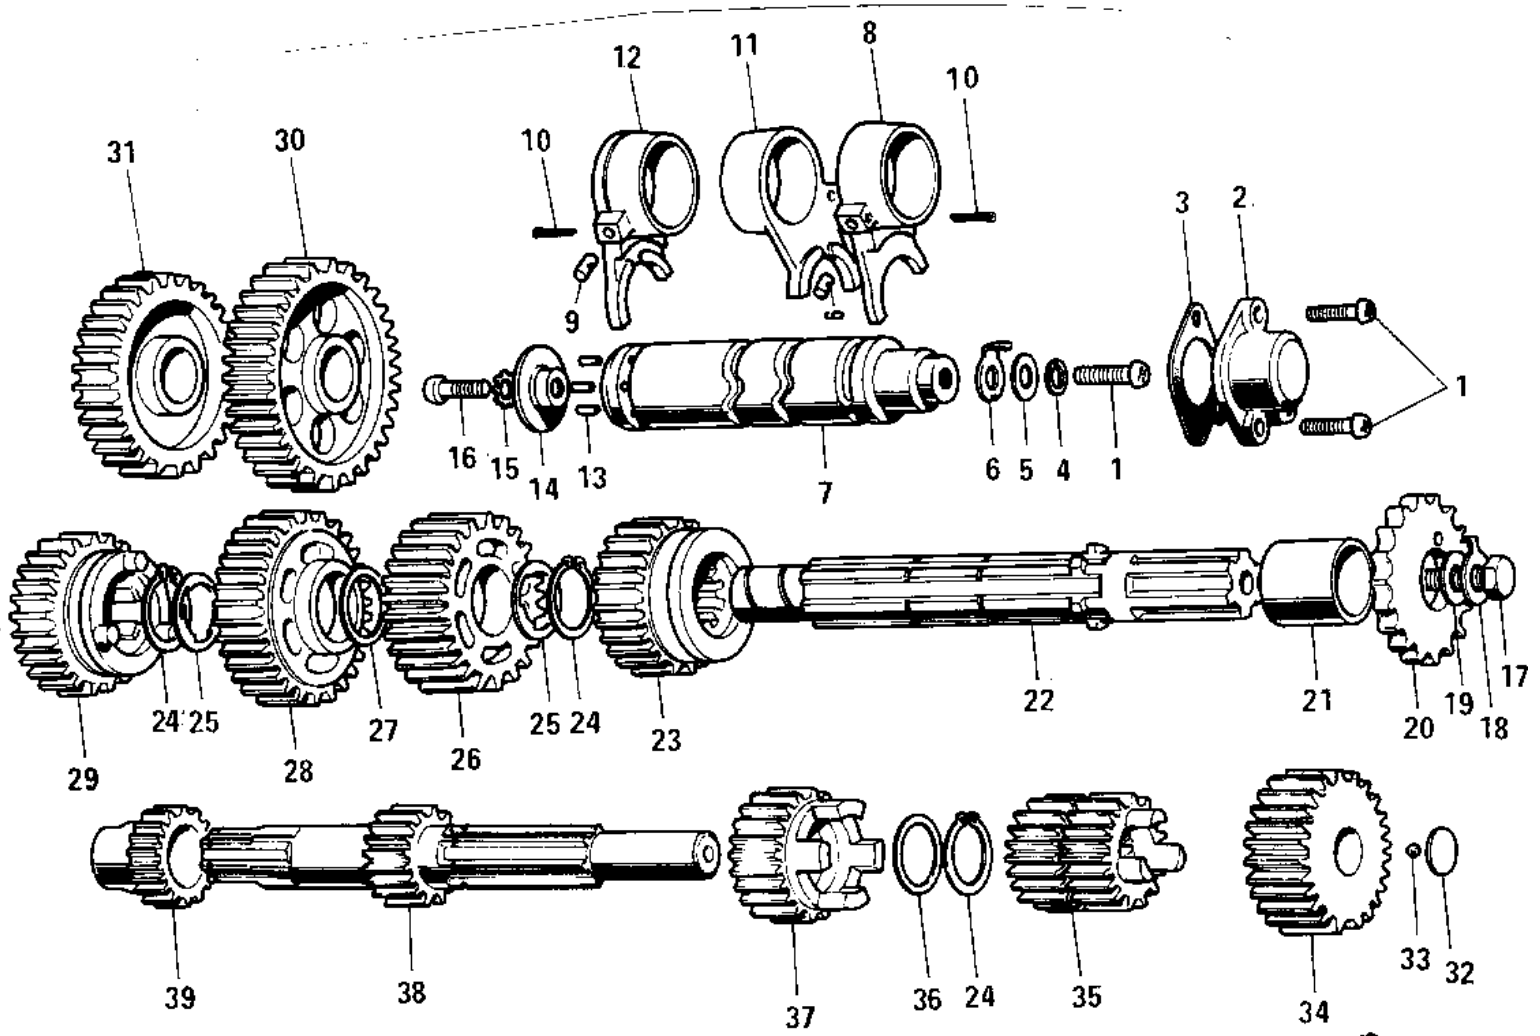

# 1975 G5-C PARTS DIAGRAM

TRANSMISSION/CHANGE DRUM ('72-'73 G5-A)

## TRANSMISSION/CHANGE DRUM ('72-'73 G5-A)

ITEM NAME	PART NUMBER	QUANTITY
SCREW PAN HEAD 6X16 (Ref # 1)	220B0616	
SWITCH,NEUTRAL (Ref # 2)	13151-1001	
GASKET NEUTRAL SWITCH (Ref # 3)	13146-002	
WASHER SPRING 6MM (Ref # 4)	461F0600	
WASHER PLAIN 6MM (Ref # 5)	410B0600	
ROTOR,NEUTRAL INDICTR (Ref # 6)	21007-1003	
DRUM ASSY-GEAR CHANGE (Ref # 7,13~1)	13239-005	
DRUM ASSY-GEAR CHANGE (Ref # 7)	13239-005	
FORK SELECTOR 3RD (Ref # 8)	13140-009	
PIN SELECT FORK GUIDE (Ref # 9)	92043-005	
PIN COTTER 3.0X20 (Ref # 10)	550D3020	
FORK SELECTOR 4TH-TOP (Ref # 11)	13140-017	
FORK SELECTOR LOW-2ND (Ref # 12)	13140-010	
PIN GEAR CHANGE DRUM (Ref # 13)	92042-014	
PLATE CHANGE DRUM PIN (Ref # 14)	13142-008	
WASHER LOCK 6MM (Ref # 15)	464H0600	
SCREW PAN HEAD 6X12 (Ref # 16)	220B0612	
BOLT-SMALL-UPSET,8X16 (Ref # 17)	115G0816	
WASHER LOCK 8MM (Ref # 18)	92030-007	
WASHER ENG SPROCKET (Ref # 19)	92022-130	
ENG SPROCKET,ASY,15T (Ref # 20)	13249-003	
ENG SPROCKET ASY,13T (Ref # 20)	13249-001	
SPROCKET-OUTPUT,14T (Ref # 20)	13144-1058	
SPACER ENG SPROCKET (Ref # 21)	92027-009	
COLLAR,ENG NPROCKET (Ref # 21)	92027-179	
SHAFT OUTPUT (Ref # 22)	13128-021	
TOP GEAR OUTPUT SHAFT (Ref # 23)	13137-012	
CIRCLIP (Ref # 24)	92033-014	
WASHER-LOCK (Ref # 25)	92024-030	

# 1975 G5-C PARTS LIST

## TRANSMISSION/CHANGE DRUM ('72-'73 G5-A)

ITEM NAME	PART NUMBER	QUANTITY
3RD GEAR OUTPUT SHAFT (Ref # 26)	13133-005	
WASHER THRUST (Ref # 27)	92022-146	
2ND GEAR OUTPUT SHAFT (Ref # 28)	13131-008	
GEAR-TRANSMISSION SPU (Ref # 29)	13129-1708	
LOW GEAR OUTPUT SHAFT (Ref # 30)	13129-010	
IDLE GEAR (Ref # 31)	13073-004	
WASHER THRUST (Ref # 32)	92022-115	
BALL STEEL 7/32' (Ref # 33)	600A0700	
GEAR,INPUT TOP,24T (Ref # 34)	13129-1927	
2ND&3RD GEAR,DRIVE (Ref # 35)	13129-1052	
WASHER THRUST (Ref # 36)	92022-118	
4TH GEAR,DRIVE (Ref # 37)	13129-1053	
SHAFT,DRIVE (Ref # 38)	13127-032	
PINION KICKSTARTER (Ref # 39)	13075-004	