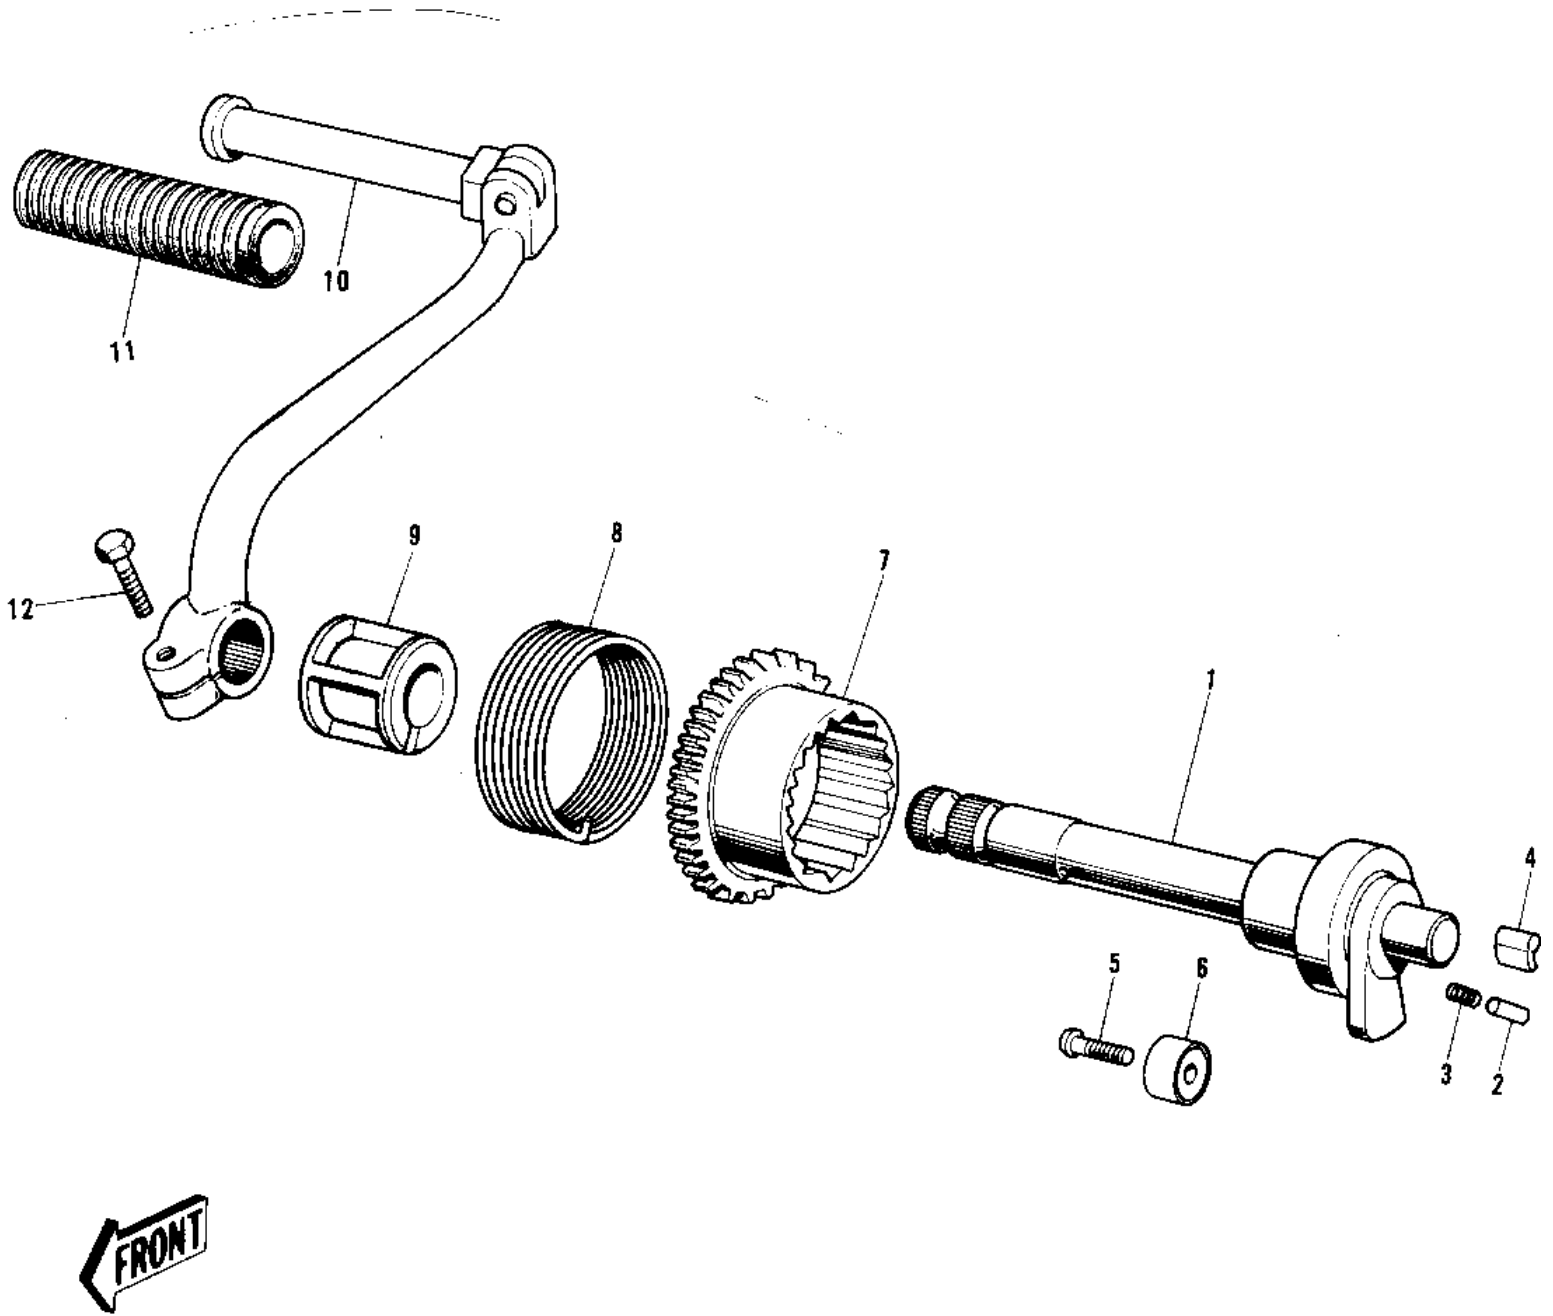

1972 G5 PARTS DIAGRAM

KICKSTARTER MECHANISM (72-73 G5-A)

1972 G5 PARTS LIST

KICKSTARTER MECHANISM (72-'73 G5-A)

ITEM NAME	PART NUMBER	QUANTITY
SHAFT-KICK (Ref # 1)	13066-1022	1
P/N,KICKSTARTER PAWL (Ref # 2)	92043-013	1
SPRING KICK PAWL (Ref # 3)	92081-014	1
PAWL KICKSTARTER (Ref # 4)	13069-005	1
SCREW CNTSNK HD 6X20 (Ref # 5)	221B0620	1
STOPPER KICKSTARTER (Ref # 6)	13072-003	1
GEAR KICKSTARTER (Ref # 7)	13068-007	1
SPRING KICKSTARTER (Ref # 8)	92083-004	1
GUIDE KICK SPRING (Ref # 9)	13070-003	1
PEDAL, KICKSTARTER (Ref # 10)	13064-007	1
PEDAL, KICKSTARTER (Ref # 10)	13064-007	1
RUBBER KICK PEDAL (Ref # 11)	13063-002	1
BOLT-SMALL-UPSET 8X25 (Ref # 12)	115G0825	1