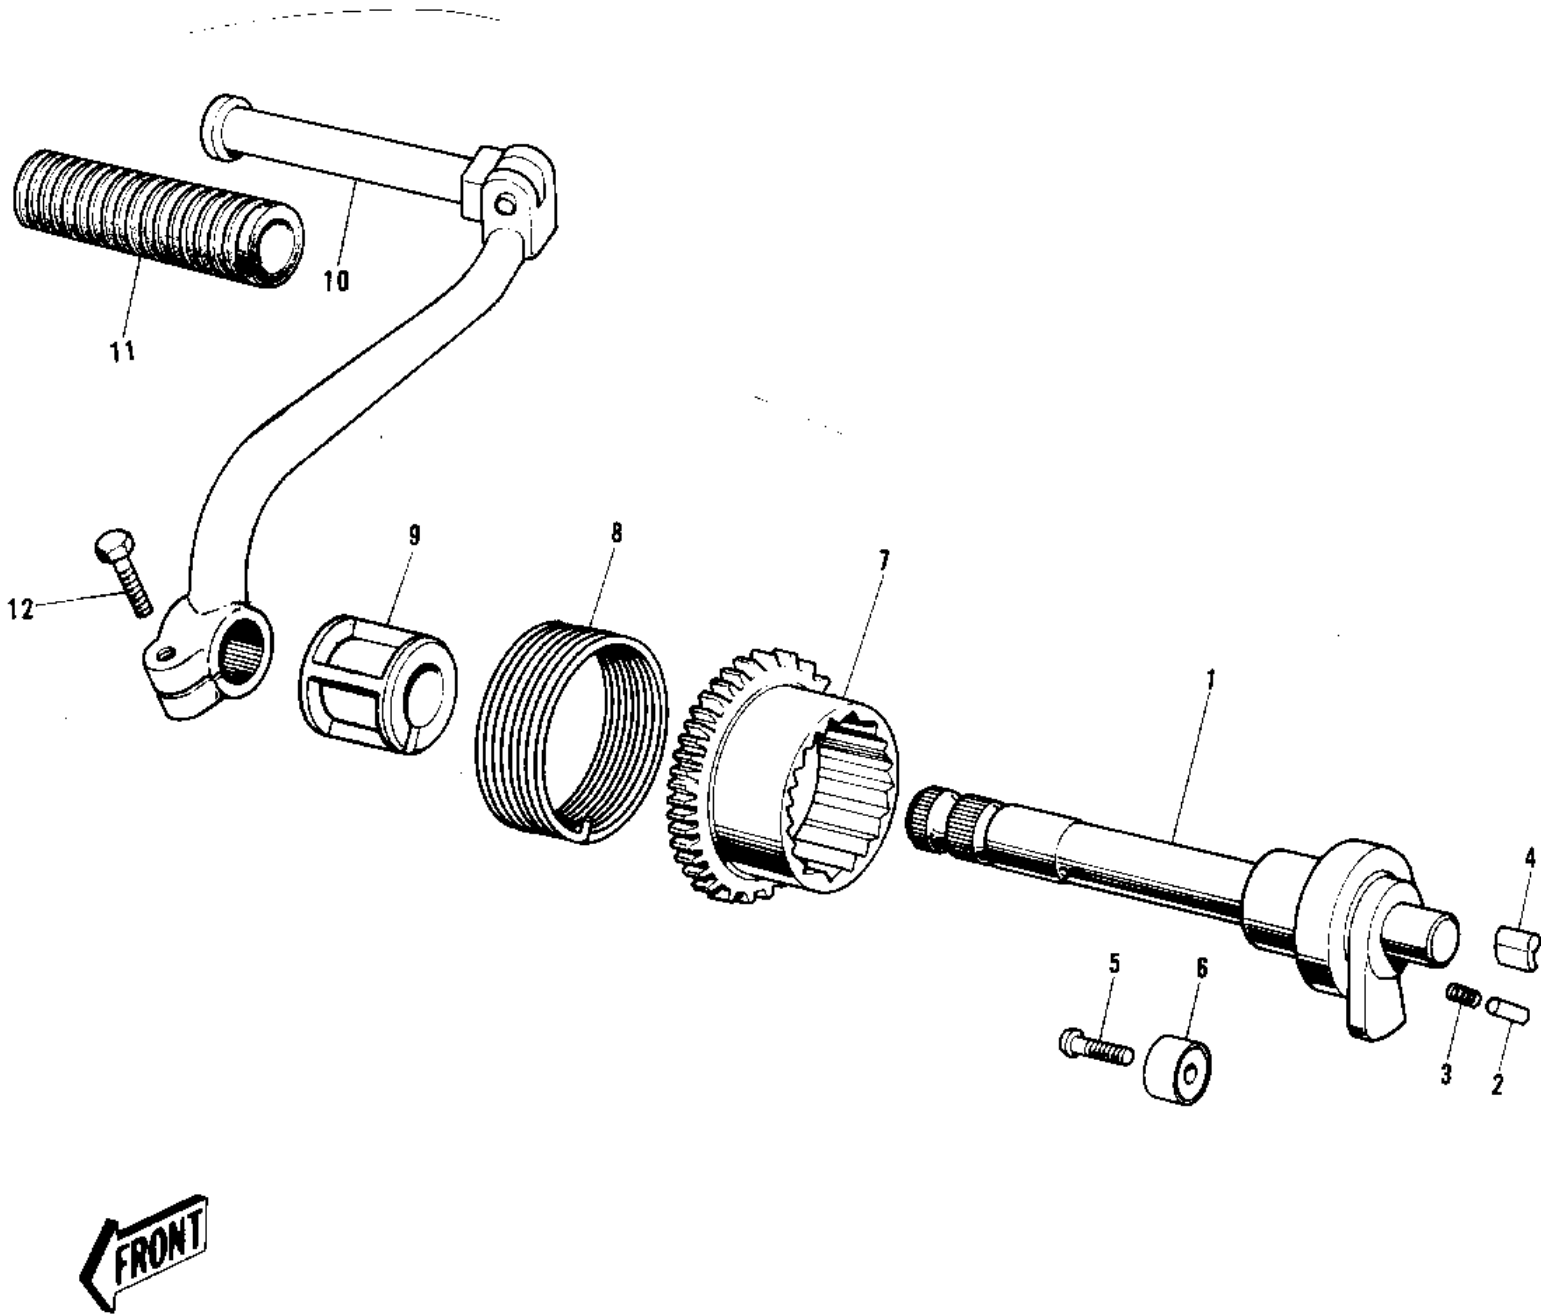

1974 G5-B PARTS DIAGRAM

KICKSTARTER MECHANISM (72-73 G5-A)

1974 G5-B PARTS LIST

KICKSTARTER MECHANISM (72-'73 G5-A)

ITEM NAME	PART NUMBER	QUANTITY
SHAFT-KICK (Ref # 1)	13066-1022	
P/N,KICKSTARTER PAWL (Ref # 2)	92043-013	
SPRING KICK PAWL (Ref # 3)	92081-014	
PAWL KICKSTARTER (Ref # 4)	13069-005	
SCREW CNTSNK HD 6X20 (Ref # 5)	221B0620	
STOPPER KICKSTARTER (Ref # 6)	13072-003	
GEAR KICKSTARTER (Ref # 7)	13068-007	
SPRING KICKSTARTER (Ref # 8)	92083-004	
GUIDE KICK SPRING (Ref # 9)	13070-003	
PEDAL, KICKSTARTER (Ref # 10)	13064-007	
PEDAL, KICKSTARTER (Ref # 10)	13064-007	
RUBBER KICK PEDAL (Ref # 11)	13063-002	
BOLT-SMALL-UPSET 8X25 (Ref # 12)	115G0825	