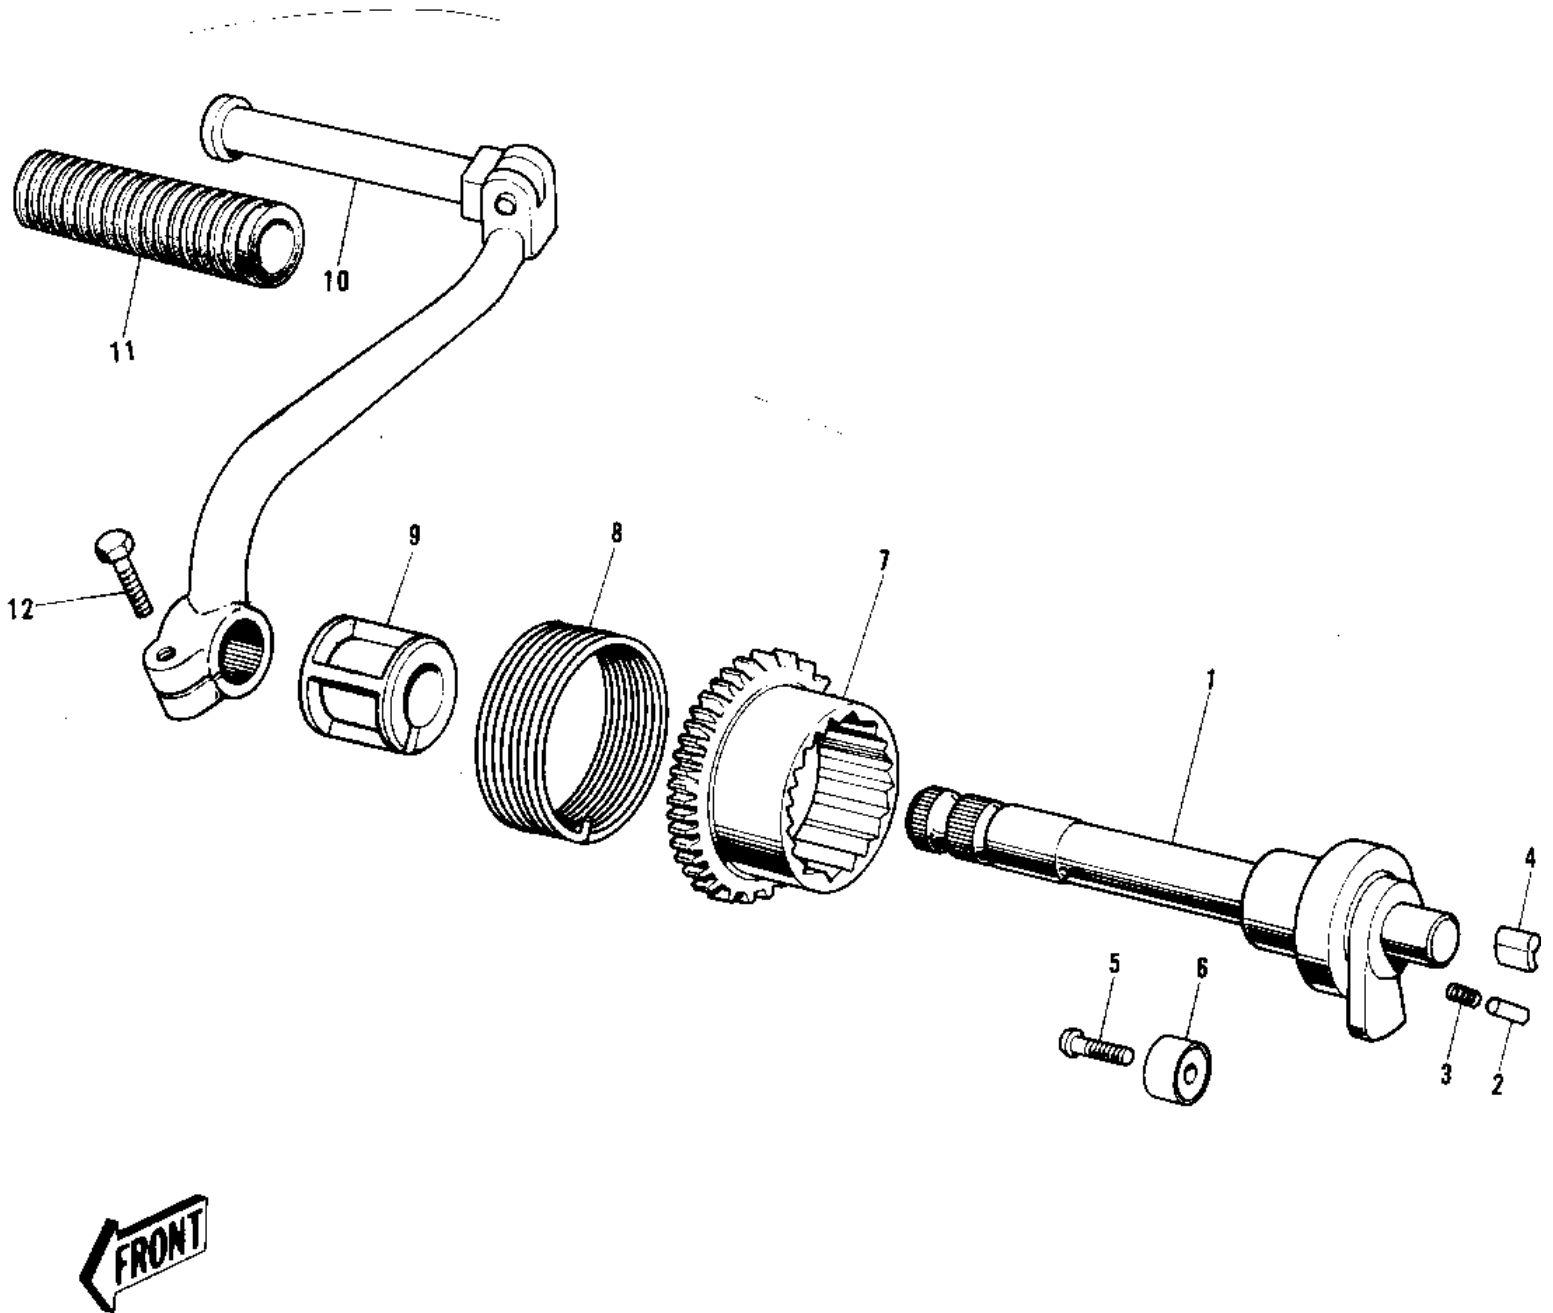

1975 G5-C PARTS DIAGRAM

KICKSTARTER MECHANISM (72-73 G5-A)

1975 G5-C PARTS LIST

KICKSTARTER MECHANISM ('72-'73 G5-A)

ITEM NAME	PART NUMBER	QUANTITY
SHAFT-KICK (Ref # 1)	13066-1022	
P/N,KICKSTARTER PAWL (Ref # 2)	92043-013	
SPRING KICK PAWL (Ref # 3)	92081-014	
PAWL KICKSTARTER (Ref # 4)	13069-005	
SCREW CNTSNK HD 6X20 (Ref # 5)	221B0620	
STOPPER KICKSTARTER (Ref # 6)	13072-003	
GEAR KICKSTARTER (Ref # 7)	13068-007	
SPRING KICKSTARTER (Ref # 8)	92083-004	
GUIDE KICK SPRING (Ref # 9)	13070-003	
PEDAL, KICKSTARTER (Ref # 10)	13064-007	
PEDAL, KICKSTARTER (Ref # 10)	13064-007	
RUBBER KICK PEDAL (Ref # 11)	13063-002	
BOLT-SMALL-UPSET 8X25 (Ref # 12)	115G0825	