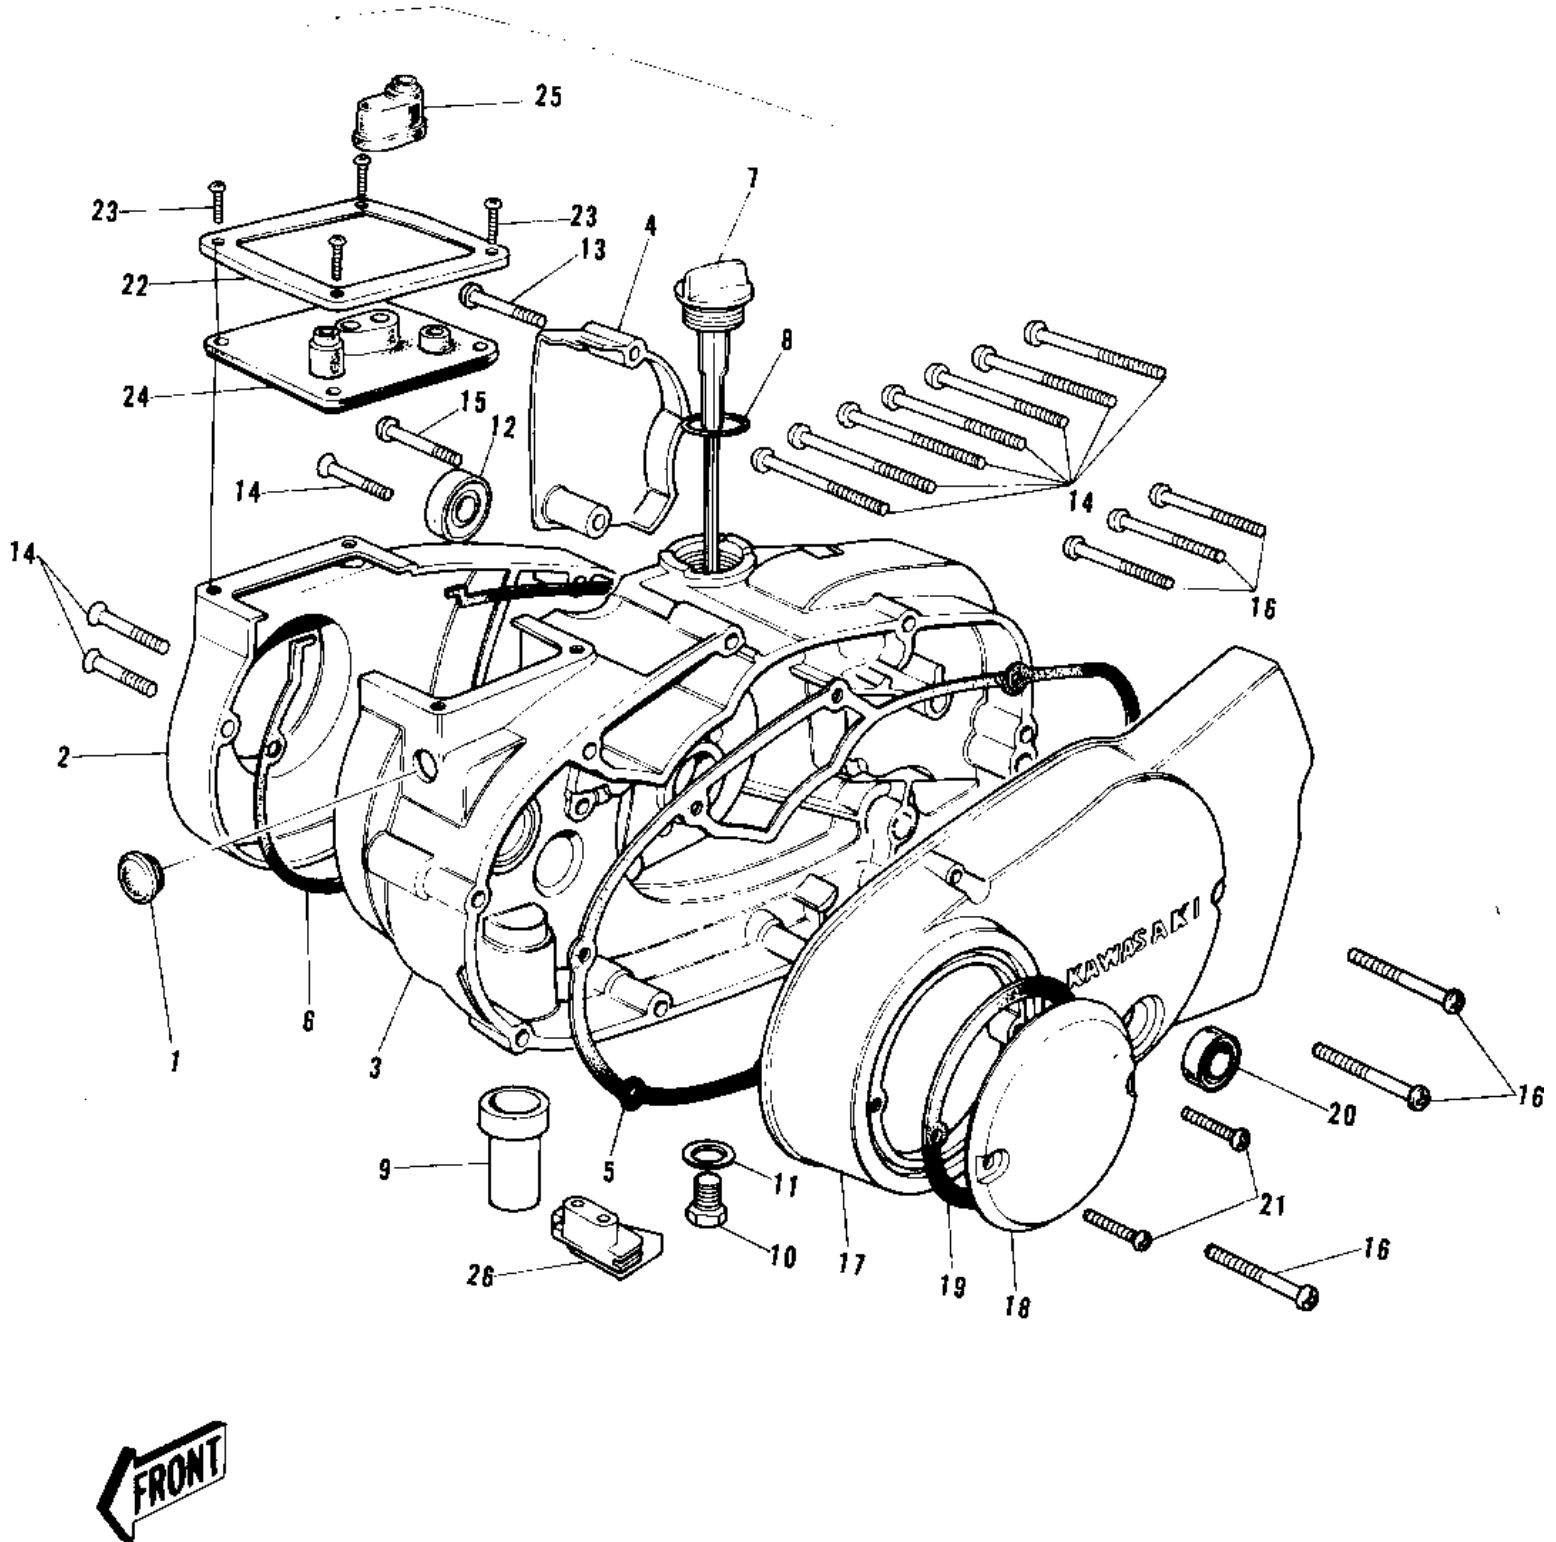

1972 G5 PARTS DIAGRAM

ENGINE COVERS (73-73 G5-A)

1972 G5 PARTS LIST

ENGINE COVERS ('73-'73 G5-A)

ITEM NAME	PART NUMBER	QUANTITY
CAP CARB MOUNT HOLE (Ref # 1)	14039-001	1
COVER-CARBRETR,SILVER (Ref # 2)	14030-037-15	1
COVER-CARBURETOR,BLK (Ref # 2)	14030-037-21	1
COVER-R.H ENG,SILVER (Ref # 3)	14032-072-75	1
COVER OIL PUMP (Ref # 4)	14030-006	1
COVER OIL PUMP,F.BLK (Ref # 4)	14030-006-21	1
GASKET,CLUTCH COVER (Ref # 5)	11060-1198	1
GASKET CARB COVER (Ref # 6)	14048-001	1
FILLER,OIL (Ref # 7)	16115-018	1
FILLER,OIL (Ref # 7)	16115-018	1
"0" RING,OIL FIL PLUG (Ref # 8)	92055-026	1
DRAIN FUEL (Ref # 9)	16116-002	1
PLUG OIL DRAIN (Ref # 10)	92067-001	1
GASKET CHECK VALVE (Ref # 11)	92065-058	1
OIL SEAL TB14257 (Ref # 12)	653B142507	1
SCREW PAN HEAD 6X25 (Ref # 13)	220B0625	1
SCREW PAN HEAD 6X30 (Ref # 14)	220B0630	10
SCREW PAN HEAD 6X35 (Ref # 15)	220B0635	1
SCREW PAN HEAD 6X45 (Ref # 16)	220B0645	6
COVER-ENGINE,L.H (Ref # 17)	14031-040	1
COVER-L.H ENGINE,BLK (Ref # 17)	14031-040-21	1
COVER-BRK POINT,CR (Ref # 18)	14027-007-79	1
COVER-BRK POINT,CR (Ref # 18)	14027-007-79	1
GASKET BREAKER COVER (Ref # 19)	14050-002	1
SEAL-OIL (Ref # 20)	92049-1249	1
SCREW PAN HEAD 6X12 (Ref # 21)	220B0612	2
HOLDER-CARBURETOR CAP (Ref # 22)	14065-004	1
SCREW PAN HEAD 5X10 (Ref # 23)	220B0510	4
CAP-CARBURETOR (Ref # 24)	14038-032	1