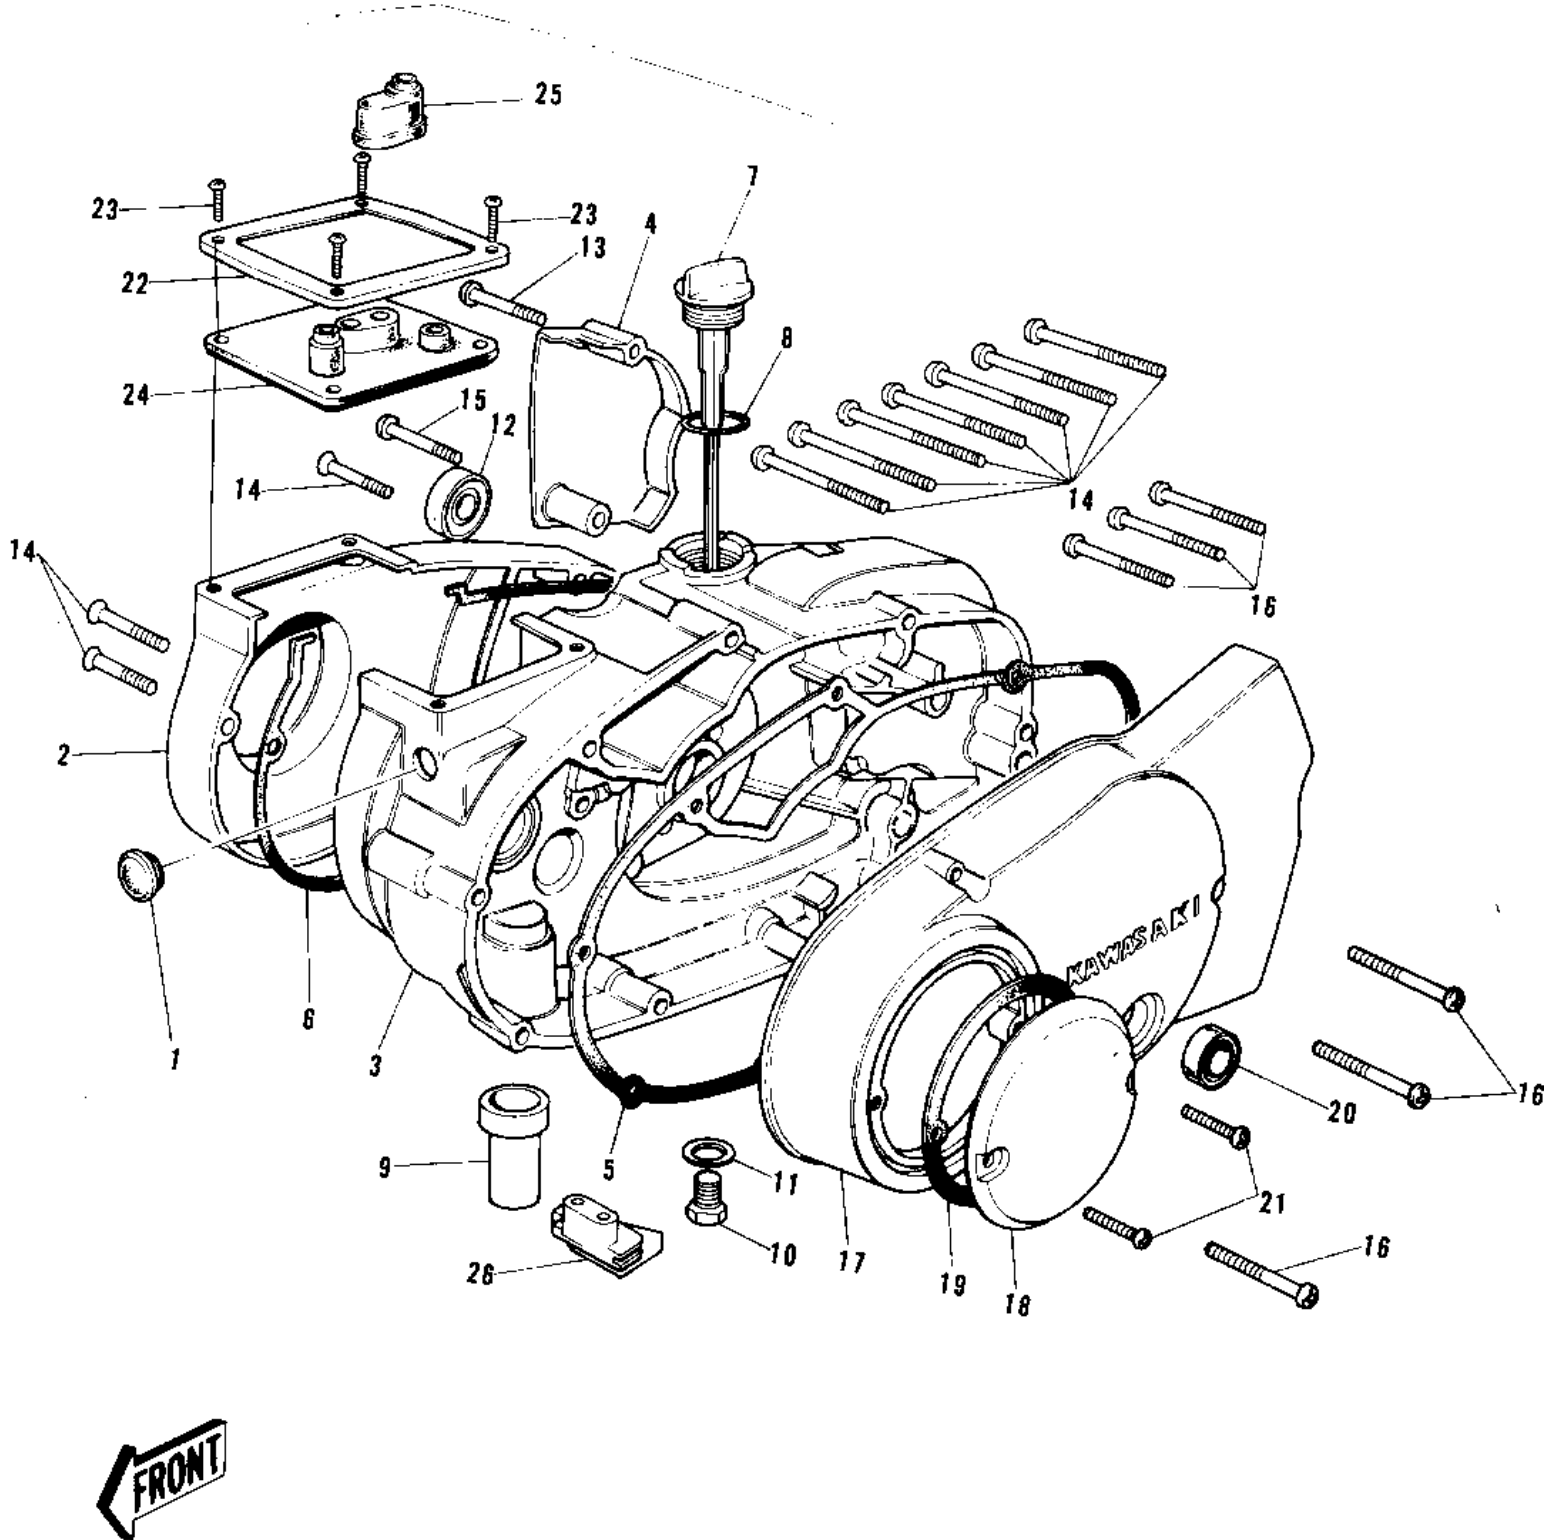

# 1973 G5-A PARTS DIAGRAM

ENGINE COVERS (73-73 G5-A)

# 1973 G5-A PARTS LIST

## ENGINE COVERS ('73-'73 G5-A)

ITEM NAME	PART NUMBER	QUANTITY
CAP CARB MOUNT HOLE (Ref # 1)	14039-001	
COVER-CARBRETR,SILVER (Ref # 2)	14030-037-15	
COVER-CARBURETOR,BLK (Ref # 2)	14030-037-21	
COVER-R.H ENG,SILVER (Ref # 3)	14032-072-75	
COVER OIL PUMP (Ref # 4)	14030-006	
COVER OIL PUMP,F.BLK (Ref # 4)	14030-006-21	
GASKET,CLUTCH COVER (Ref # 5)	11060-1198	
GASKET CARB COVER (Ref # 6)	14048-001	
FILLER,OIL (Ref # 7)	16115-018	
FILLER,OIL (Ref # 7)	16115-018	
"0" RING,OIL FIL PLUG (Ref # 8)	92055-026	
DRAIN FUEL (Ref # 9)	16116-002	
PLUG OIL DRAIN (Ref # 10)	92067-001	
GASKET CHECK VALVE (Ref # 11)	92065-058	
OIL SEAL TB14257 (Ref # 12)	653B142507	
SCREW PAN HEAD 6X25 (Ref # 13)	220B0625	
SCREW PAN HEAD 6X30 (Ref # 14)	220B0630	
SCREW PAN HEAD 6X35 (Ref # 15)	220B0635	
SCREW PAN HEAD 6X45 (Ref # 16)	220B0645	
COVER-ENGINE,L.H (Ref # 17)	14031-040	
COVER-L.H ENGINE,BLK (Ref # 17)	14031-040-21	
COVER-BRK POINT,CR (Ref # 18)	14027-007-79	
COVER-BRK POINT,CR (Ref # 18)	14027-007-79	
GASKET BREAKER COVER (Ref # 19)	14050-002	
SEAL-OIL (Ref # 20)	92049-1249	
SCREW PAN HEAD 6X12 (Ref # 21)	220B0612	
HOLDER-CARBURETOR CAP (Ref # 22)	14065-004	
SCREW PAN HEAD 5X10 (Ref # 23)	220B0510	
CAP-CARBURETOR (Ref # 24)	14038-032	