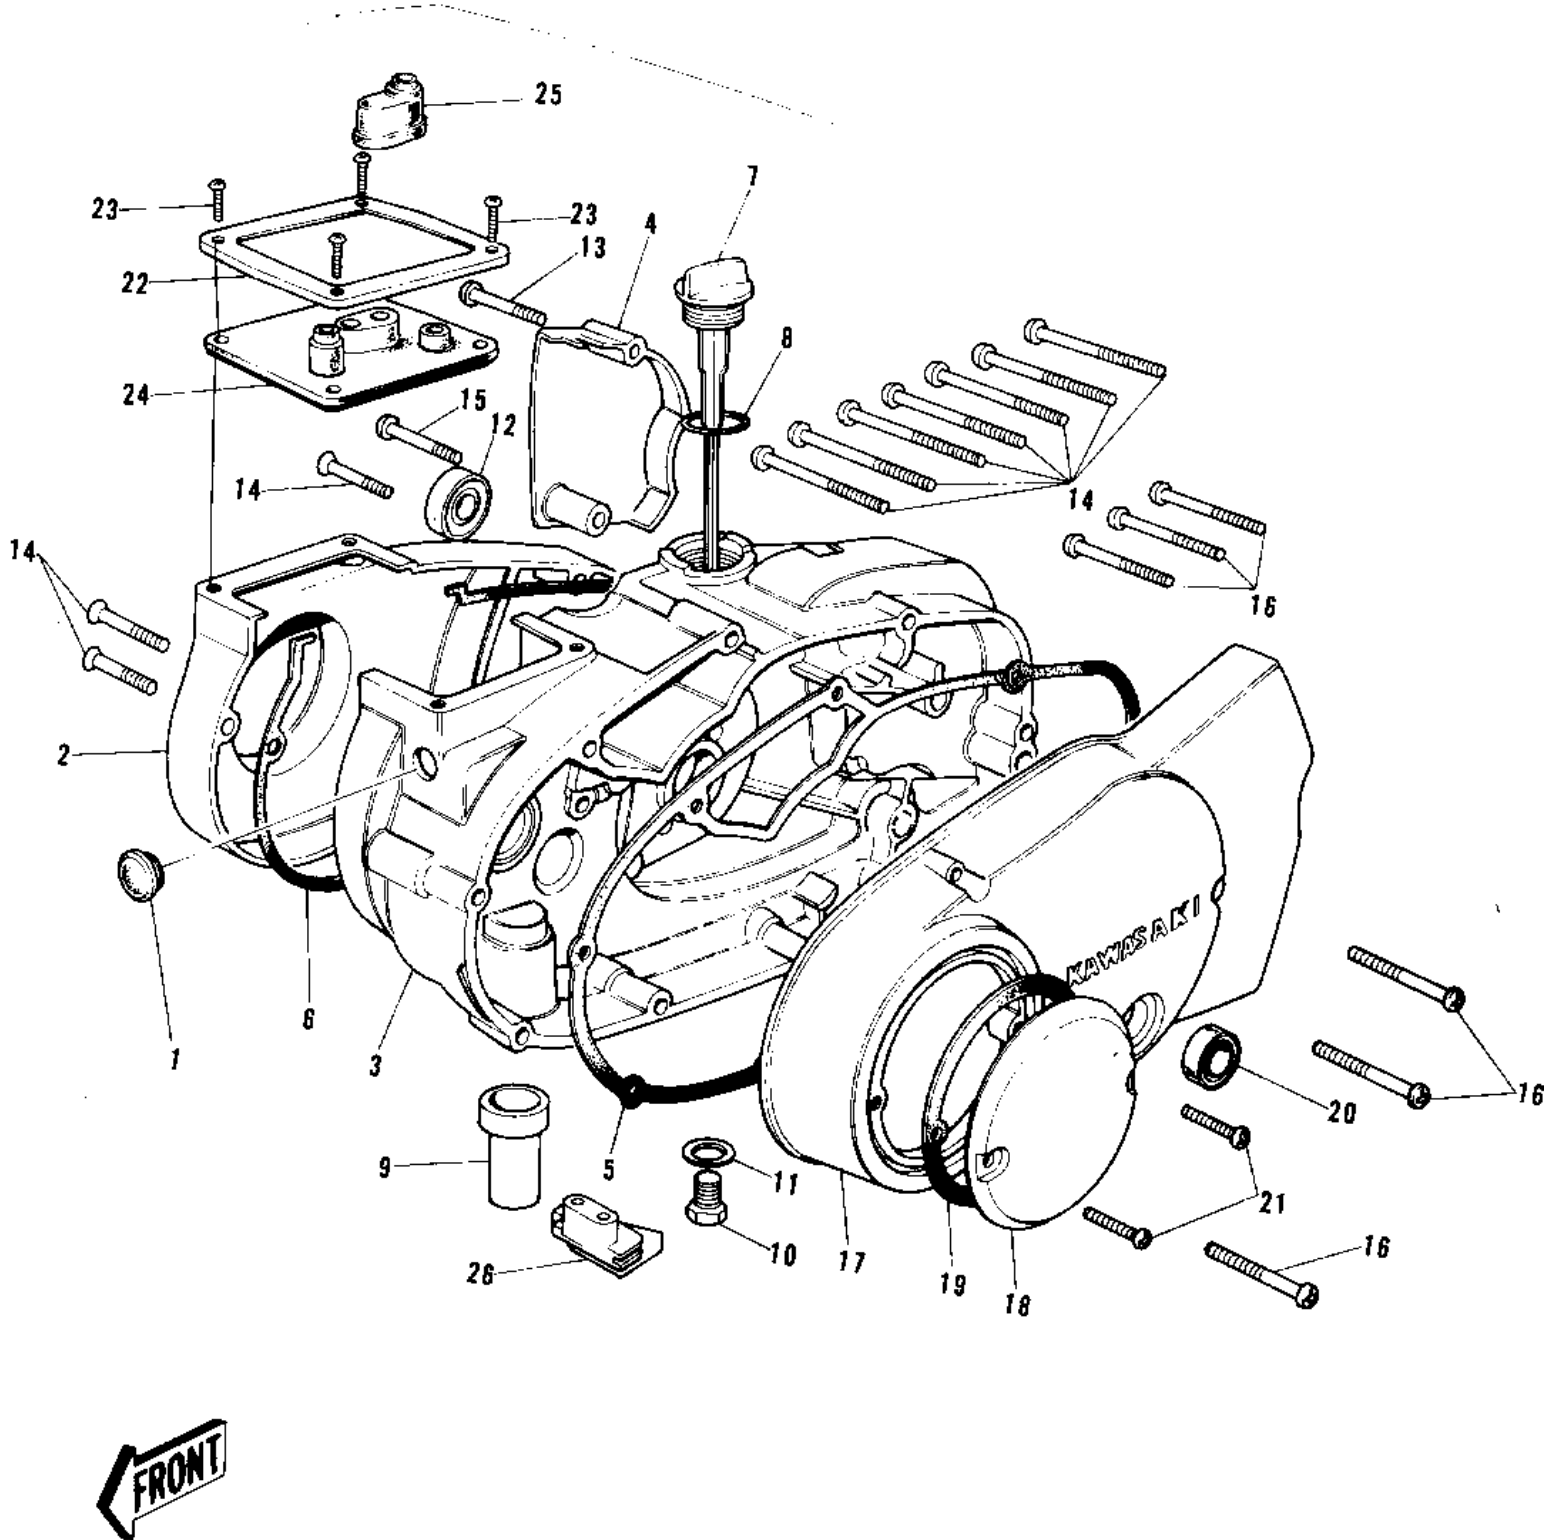

# 1975 G5-C PARTS DIAGRAM

ENGINE COVERS (73-73 G5-A)

# 1975 G5-C PARTS LIST

## ENGINE COVERS ('73-'73 G5-A)

ITEM NAME	PART NUMBER	QUANTITY
CAP CARB MOUNT HOLE (Ref # 1)	14039-001	
COVER-CARBRETR,SILVER (Ref # 2)	14030-037-15	
COVER-CARBURETOR,BLK (Ref # 2)	14030-037-21	
COVER-R.H ENG,SILVER (Ref # 3)	14032-072-75	
COVER OIL PUMP (Ref # 4)	14030-006	
COVER OIL PUMP,F.BLK (Ref # 4)	14030-006-21	
GASKET,CLUTCH COVER (Ref # 5)	11060-1198	
GASKET CARB COVER (Ref # 6)	14048-001	
FILLER,OIL (Ref # 7)	16115-018	
FILLER,OIL (Ref # 7)	16115-018	
"0" RING,OIL FIL PLUG (Ref # 8)	92055-026	
DRAIN FUEL (Ref # 9)	16116-002	
PLUG OIL DRAIN (Ref # 10)	92067-001	
GASKET CHECK VALVE (Ref # 11)	92065-058	
OIL SEAL TB14257 (Ref # 12)	653B142507	
SCREW PAN HEAD 6X25 (Ref # 13)	220B0625	
SCREW PAN HEAD 6X30 (Ref # 14)	220B0630	
SCREW PAN HEAD 6X35 (Ref # 15)	220B0635	
SCREW PAN HEAD 6X45 (Ref # 16)	220B0645	
COVER-ENGINE,L.H (Ref # 17)	14031-040	
COVER-L.H ENGINE,BLK (Ref # 17)	14031-040-21	
COVER-BRK POINT,CR (Ref # 18)	14027-007-79	
COVER-BRK POINT,CR (Ref # 18)	14027-007-79	
GASKET BREAKER COVER (Ref # 19)	14050-002	
SEAL-OIL (Ref # 20)	92049-1249	
SCREW PAN HEAD 6X12 (Ref # 21)	220B0612	
HOLDER-CARBURETOR CAP (Ref # 22)	14065-004	
SCREW PAN HEAD 5X10 (Ref # 23)	220B0510	
CAP-CARBURETOR (Ref # 24)	14038-032	