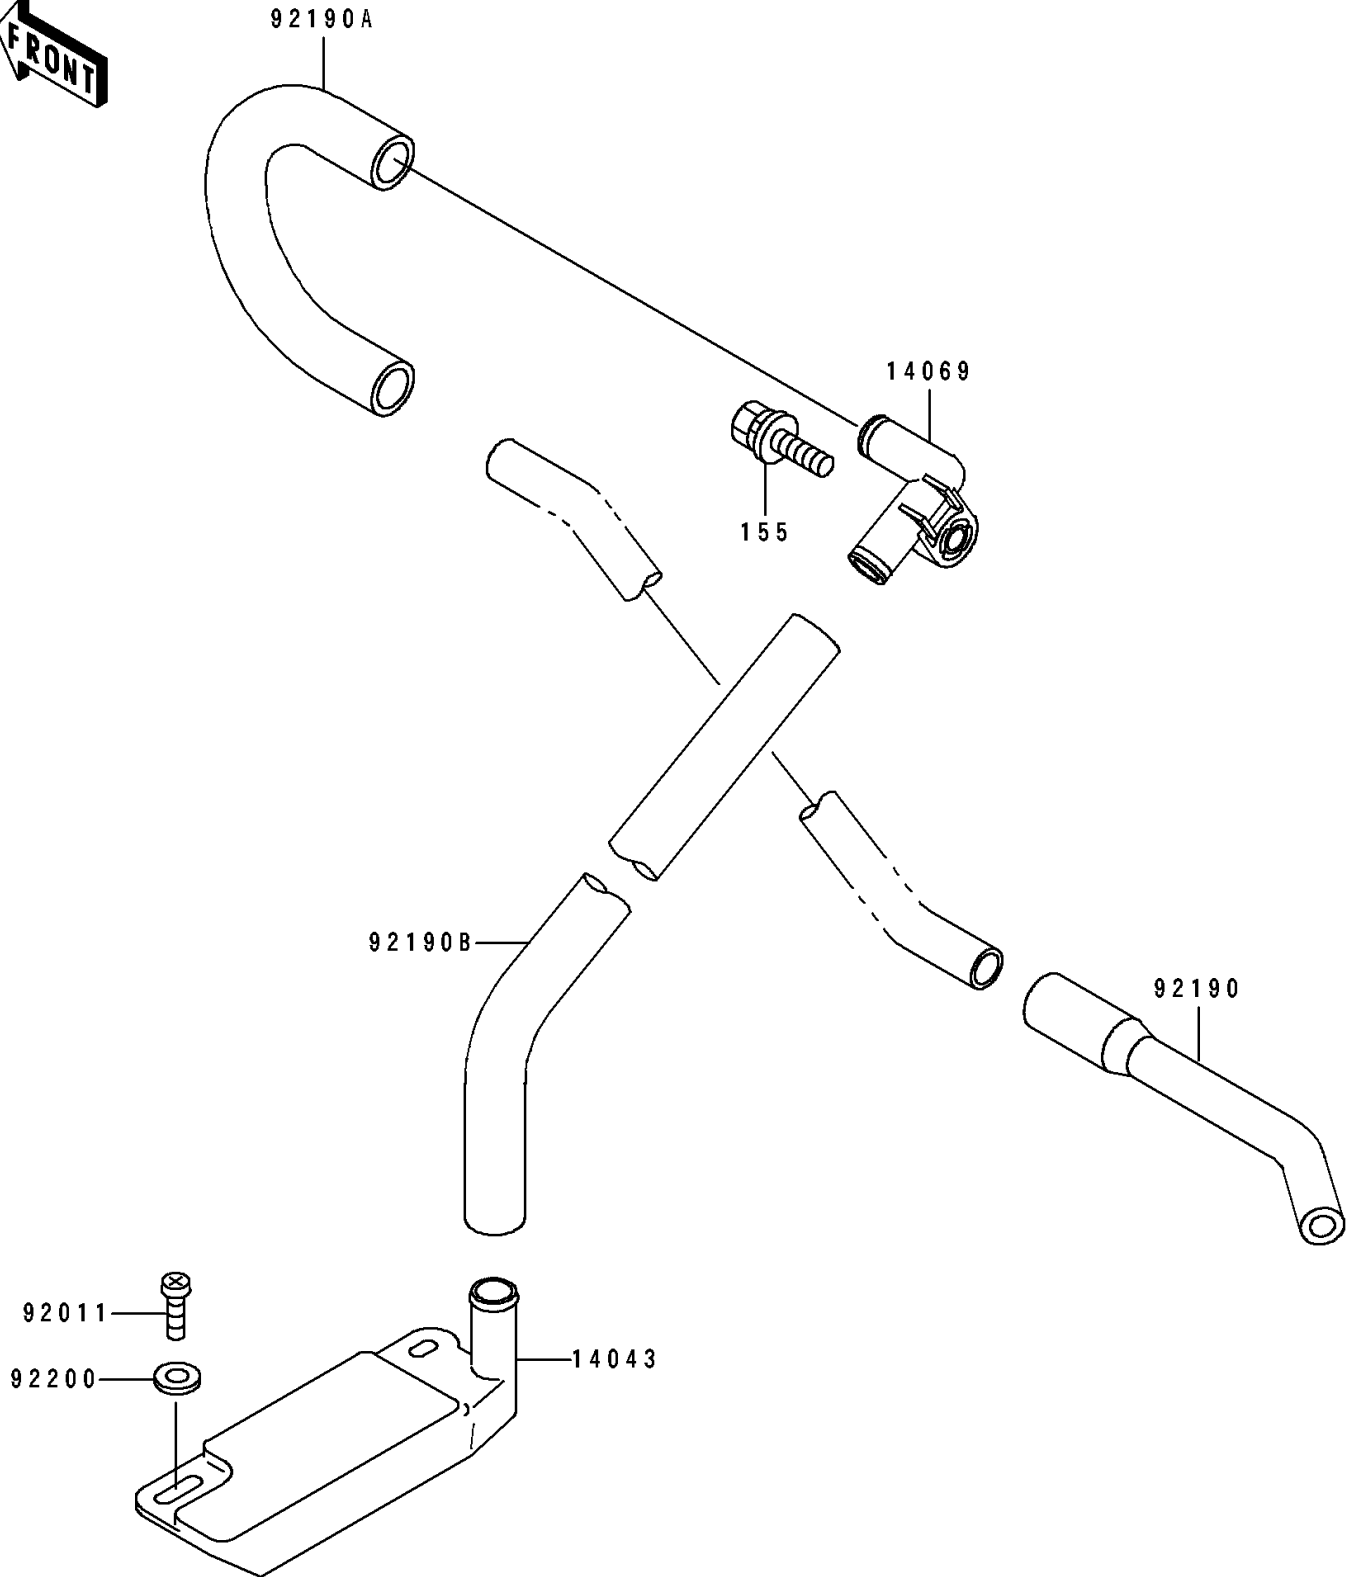

1991 550 SX PARTS DIAGRAM

Bilge System

F3145

1991 550 SX PARTS LIST

Bilge System

ITEM NAME	PART NUMBER	QUANTITY
FILTER (Ref # 14043)	14043-3708	1
BREATHER,BILGE (Ref # 14069)	14069-3705	1
SCREW,TAPPING (Ref # 92011)	92011-561	2
TUBE,HULL-PUMP (Ref # 92190)	92190-3711	1
TUBE (Ref # 92190A)	92190-3713	1
TUBE,15.5X21.5X260 (Ref # 92190B)	92190-3720	1
WASHER,5.9X16X1.5 (Ref # 92200)	92200-3714	2
BOLT-WSP-SMALL,8X25 (Ref # 155)	155R0825	1