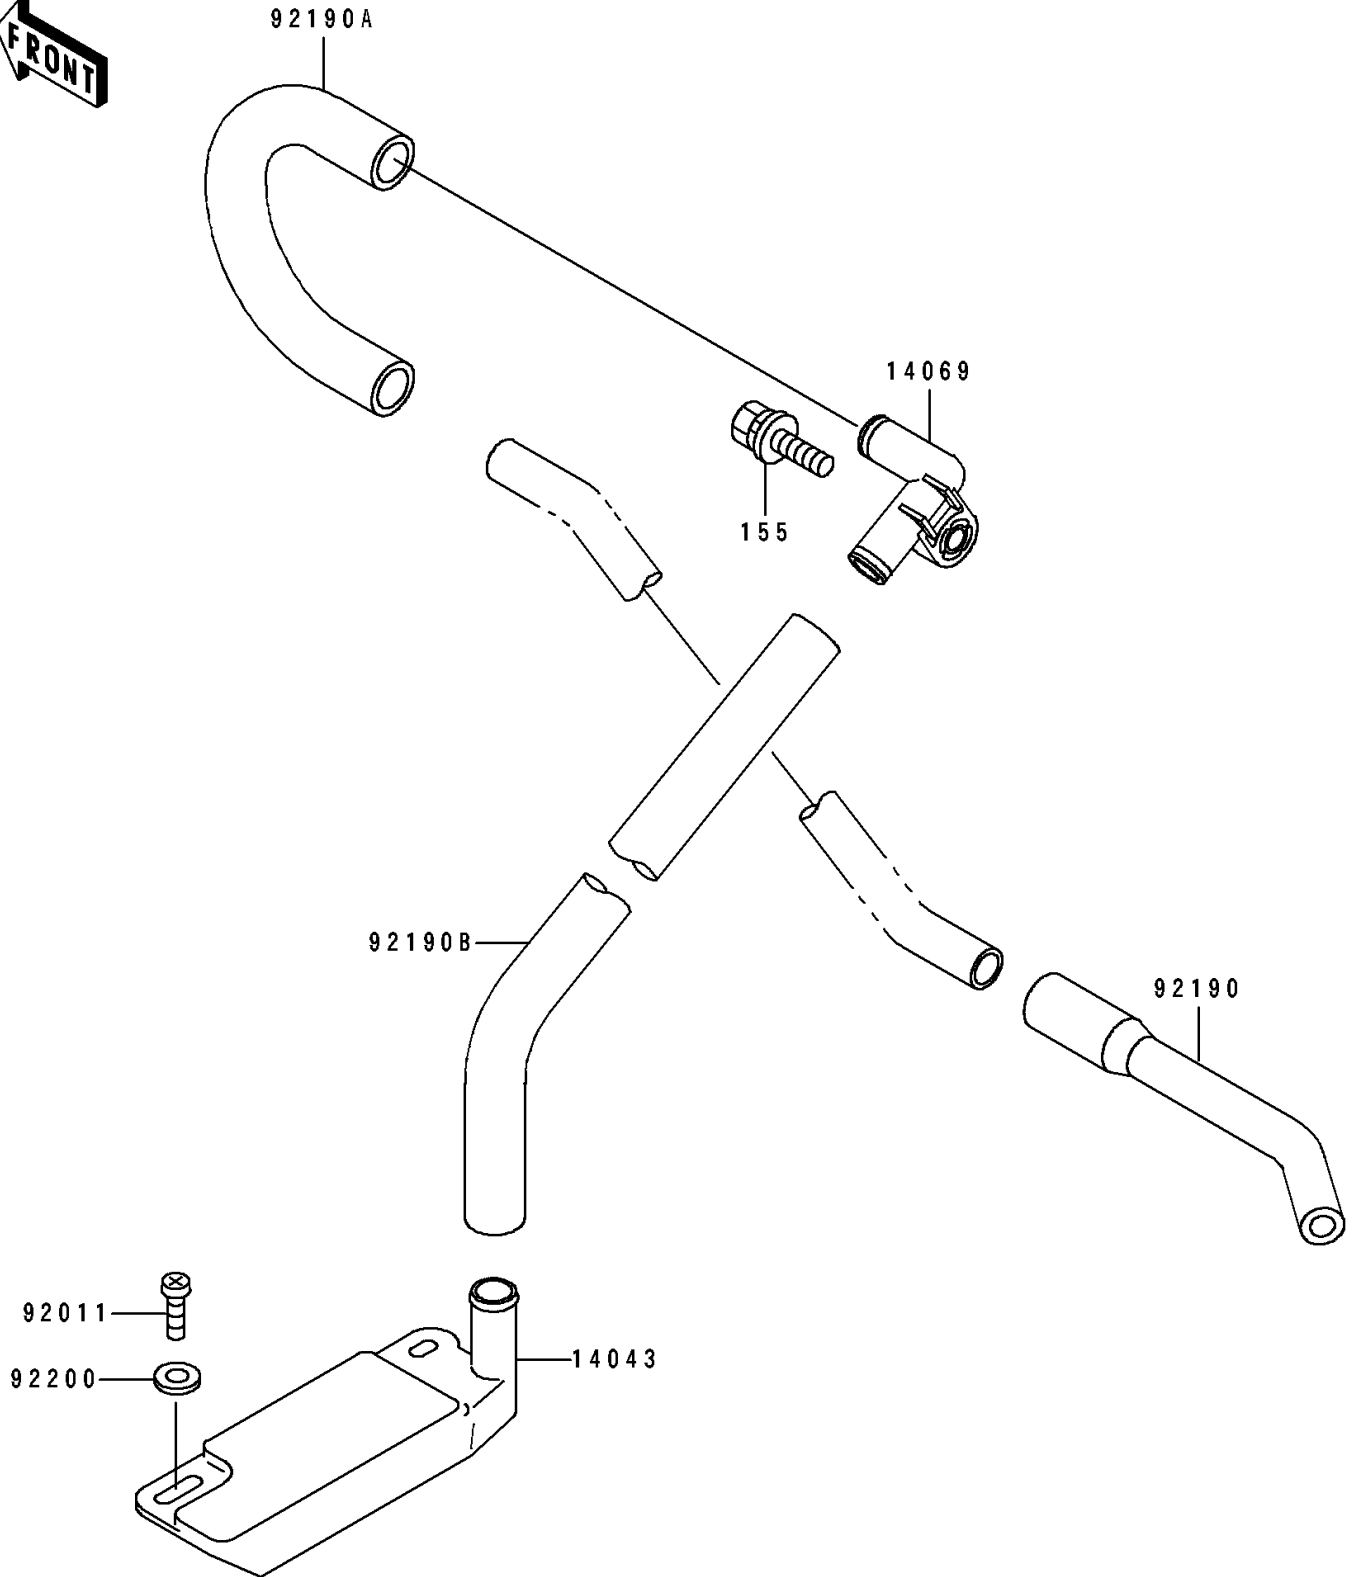

1992 550 SX PARTS DIAGRAM

Bilge System

F3145

1992 550 SX PARTS LIST

Bilge System

ITEM NAME	PART NUMBER	QUANTITY
FILTER (Ref # 14043)	14043-3708	1
BREATHER,BILGE (Ref # 14069)	14069-3705	1
SCREW,TAPPING (Ref # 92011)	92011-561	2
TUBE,HULL-PUMP (Ref # 92190)	92190-3711	1
TUBE (Ref # 92190A)	92190-3713	1
TUBE,15.5X21.5X260 (Ref # 92190B)	92190-3720	1
WASHER,5.9X16X1.5 (Ref # 92200)	92200-3714	2
BOLT-WSP-SMALL,8X25 (Ref # 155)	155R0825	1