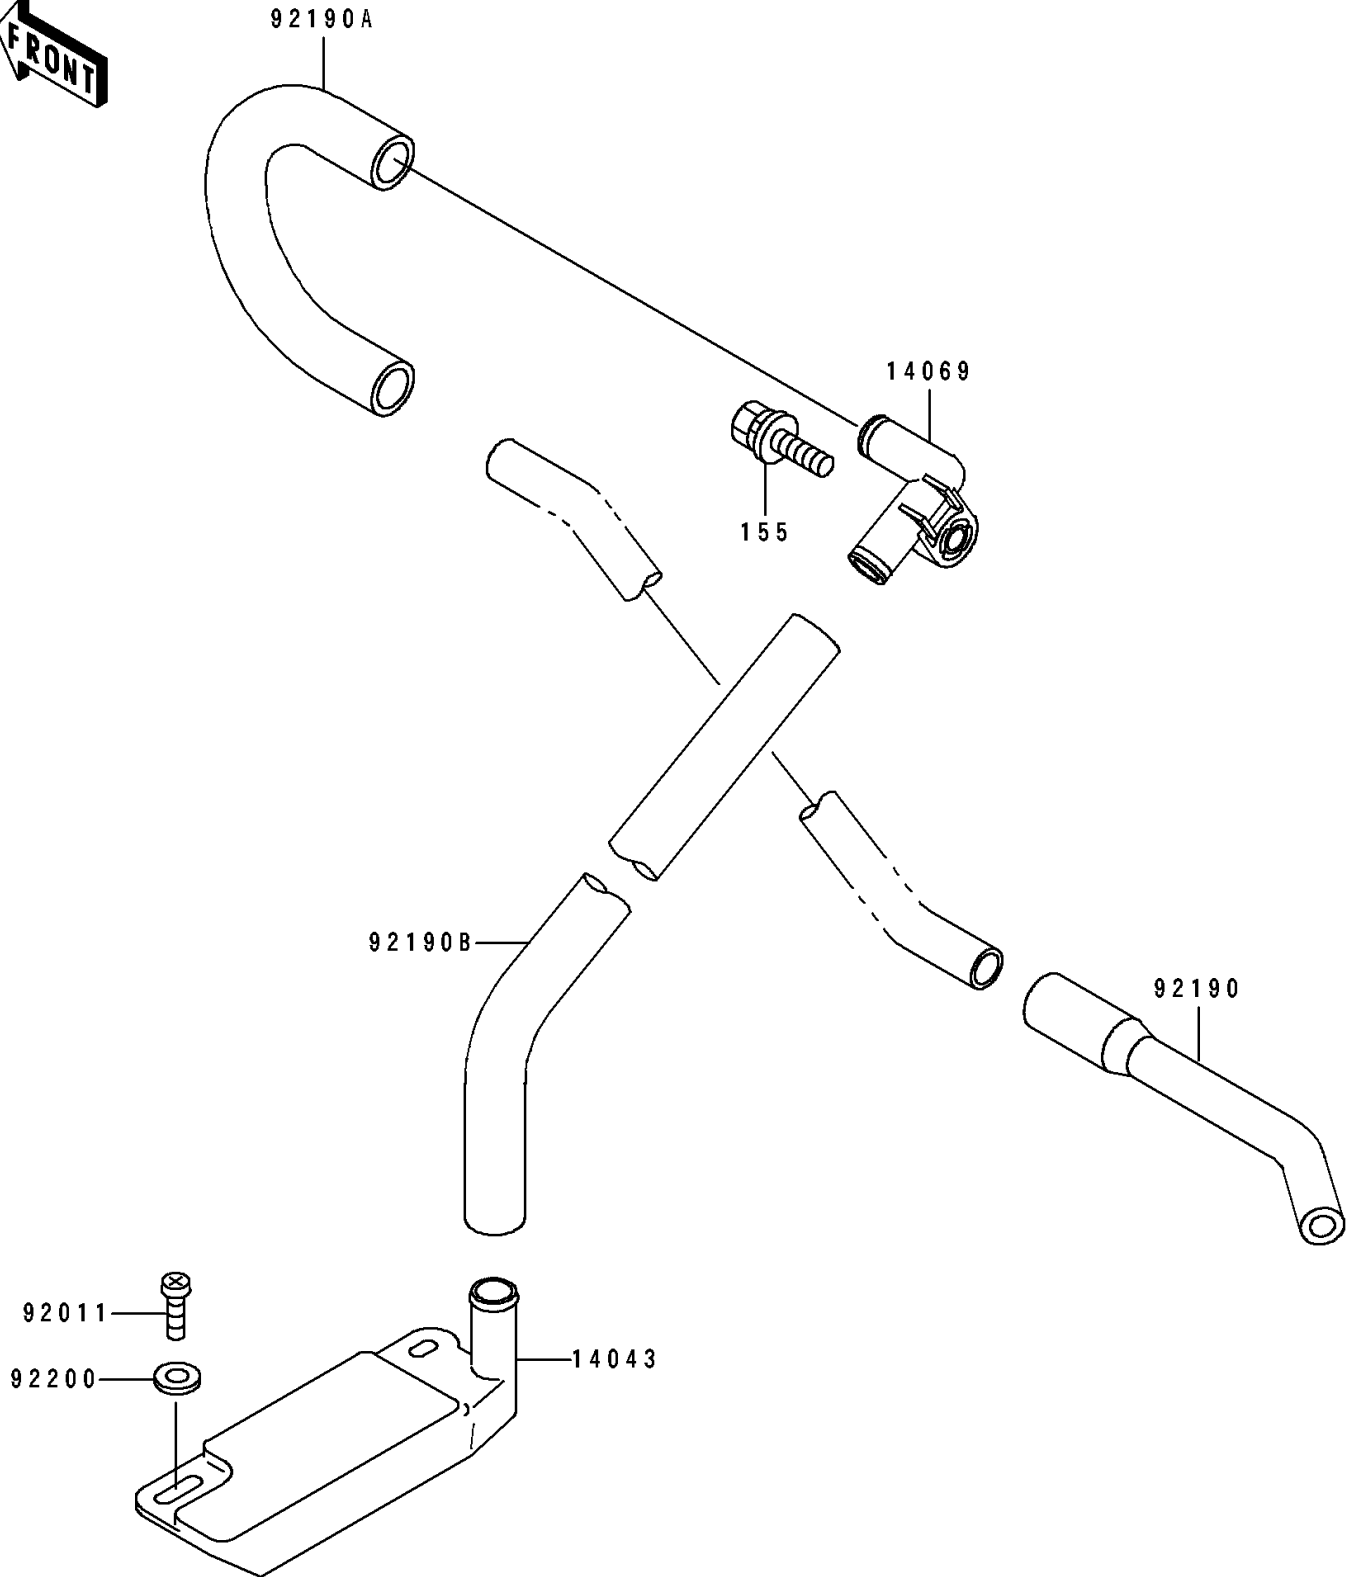

# 1993 550 SX PARTS DIAGRAM

Bilge System

F3145

# 1993 550 SX PARTS LIST

## Bilge System

ITEM NAME	PART NUMBER	QUANTITY
FILTER (Ref # 14043)	14043-3708	1
BREATHER,BILGE (Ref # 14069)	14069-3705	1
SCREW,TAPPING (Ref # 92011)	92011-561	2
TUBE,HULL-PUMP (Ref # 92190)	92190-3711	1
TUBE (Ref # 92190A)	92190-3713	1
TUBE,15.5X21.5X260 (Ref # 92190B)	92190-3720	1
WASHER,5.9X16X1.5 (Ref # 92200)	92200-3714	2
BOLT-WSP-SMALL,8X25 (Ref # 155)	155R0825	1