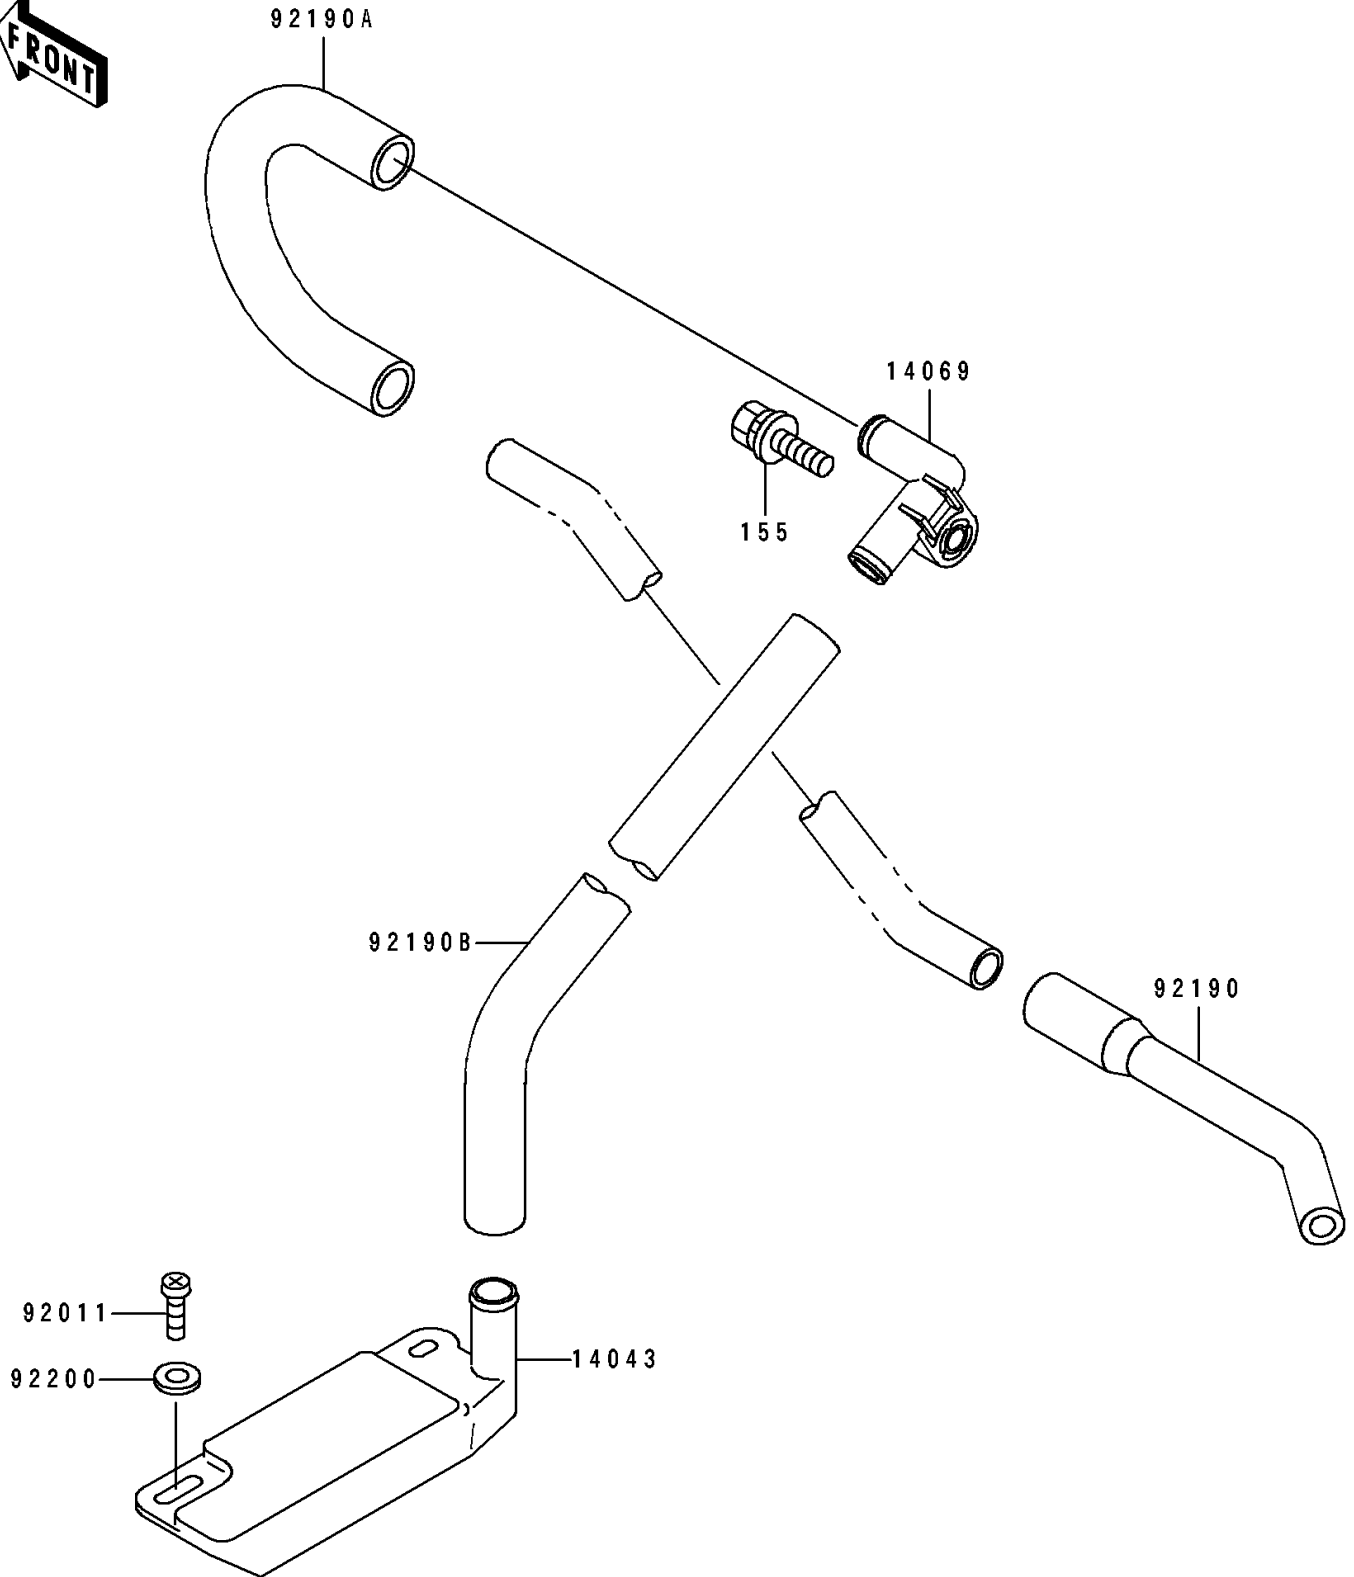

1994 550 SX PARTS DIAGRAM

Bilge System

F3145

1994 550 SX PARTS LIST

Bilge System

ITEM NAME	PART NUMBER	QUANTITY
FILTER (Ref # 14043)	14043-3708	1
BREATHER,BILGE (Ref # 14069)	14069-3705	1
SCREW,TAPPING (Ref # 92011)	92011-561	2
TUBE,HULL-PUMP (Ref # 92190)	92190-3711	1
TUBE (Ref # 92190A)	92190-3713	1
TUBE,15.5X21.5X260 (Ref # 92190B)	92190-3720	1
WASHER,5.9X16X1.5 (Ref # 92200)	92200-3714	2
BOLT-WSP-SMALL,8X25 (Ref # 155)	155R0825	1