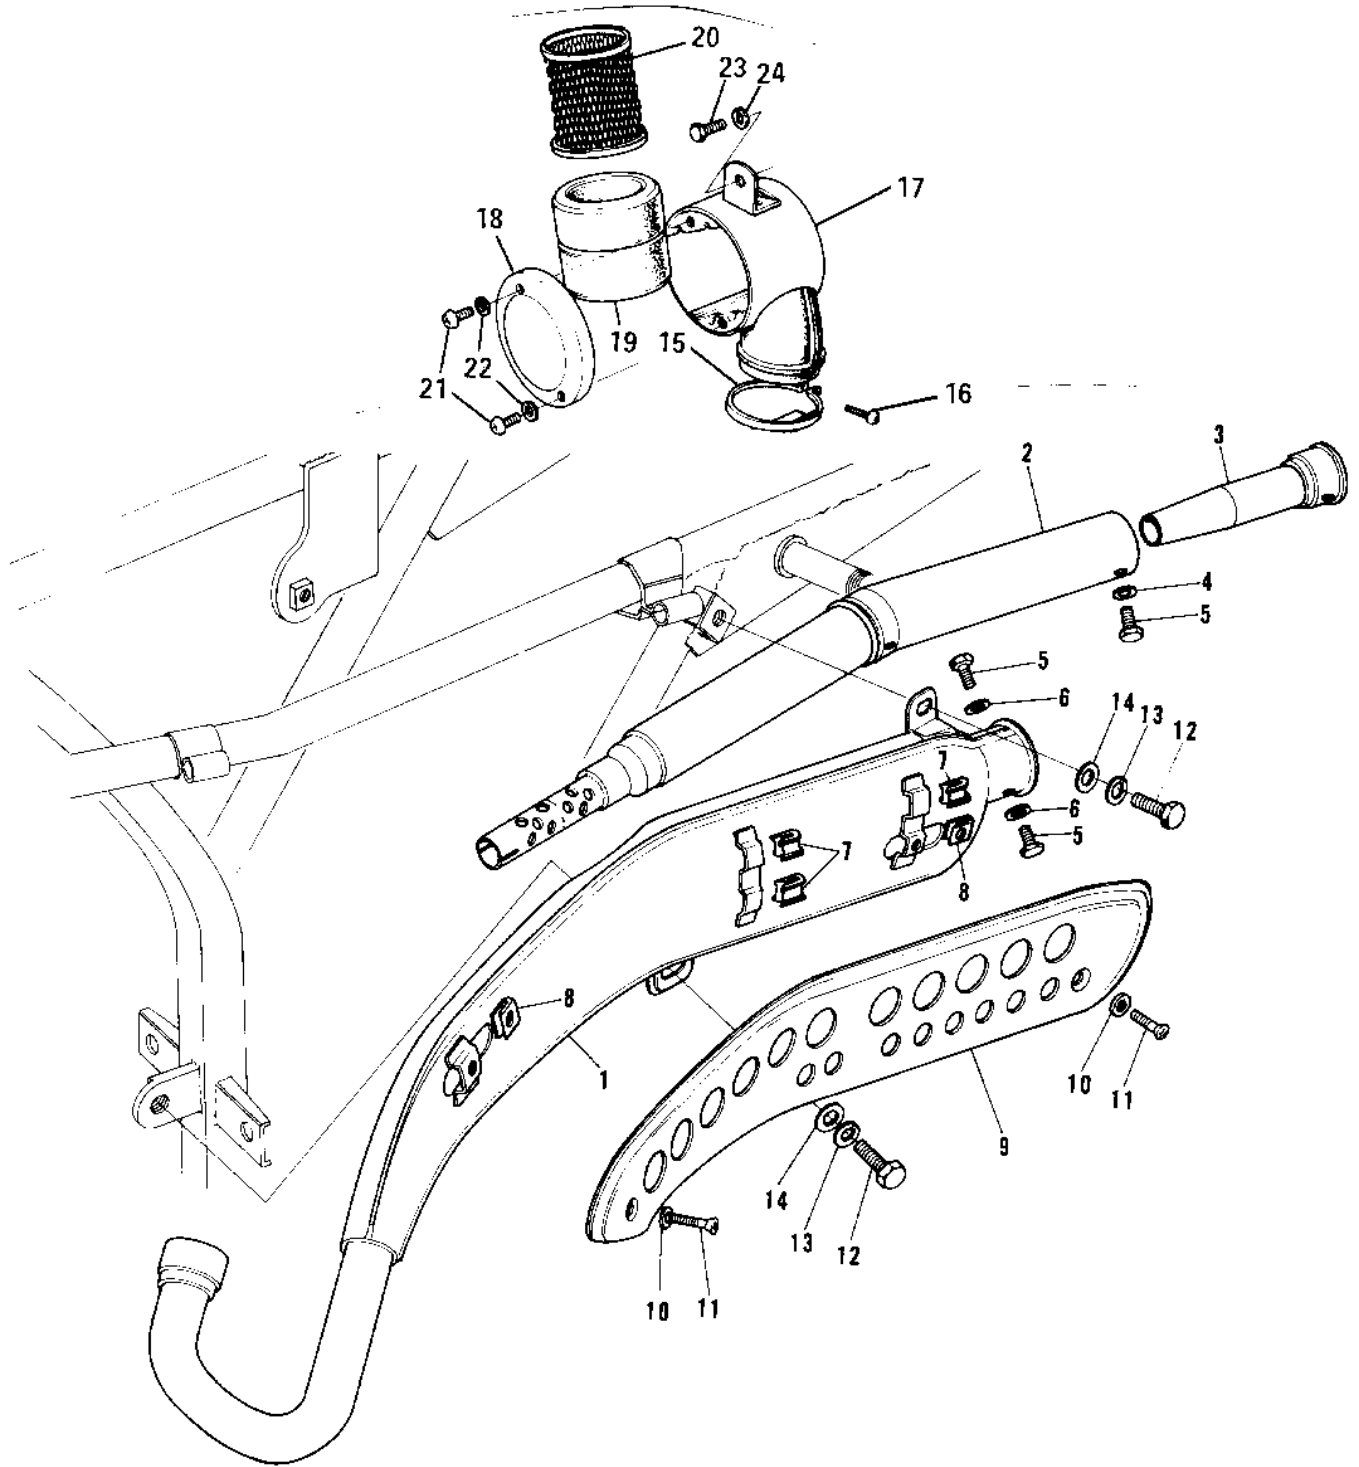

# 1973 G5-A PARTS DIAGRAM

AIR CLEANER/MUFFLER (72-'73 G5-A)

# 1973 G5-A PARTS LIST

## AIR CLEANER/MUFFLER ('72-'73 G5-A)

ITEM NAME	PART NUMBER	QUANTITY
MUFFLER ASSY (Ref # 1~6)	18001-068	
BAFFLE TUBE (Ref # 2~5)	18033-054	
TAIL PIECE (Ref # 3)	18048-015	
WASHER LOCK 6MM (Ref # 4)	463H0600	
BOLT-UPSET,6X12 (Ref # 5)	112G0612	
BOLT-UPSET,6X12 (Ref # 5)	112G0612	
WASHER-PLAIN (Ref # 6)	92022-183	
INSULATOR (Ref # 7)	18065-007	
INSULATOR-HEAT (Ref # 8)	18065-009	
COVER,MUFFLER (Ref # 9)	18057-047	
WASHER LOCK 6MM (Ref # 10)	463H0600	
SCREW PAN HEAD 6X12 (Ref # 11)	220E0612	
BOLT-SMALL-UPSET,8X16 (Ref # 12)	115G0816	
WASHER SPRING 8MM (Ref # 13)	461F0800	
WASHER PLAIN 8MM (Ref # 14)	410B0800	
CLAMP-AIR CLEANER (Ref # 15)	92037-068	
SCREW PAN HEAD 6X35 (Ref # 16)	220B0635	
AIR CLEANER ASY,BLACK (Ref # 17~24)	11010-082-21	
AIR CLEANER ASY,BLACK (Ref # 17~24)	11010-082-21	
BODY-AIR CLEANER (Ref # 17)	11011-014	
CAP,AIR CLEANER (Ref # 18)	11012-050	
CAP,AIR CLEANER (Ref # 18)	11012-050	
ELEMENT,AIR,CLNR (Ref # 19)	11013-029	
HOLDER-CLNR. ELEMENT (Ref # 20)	11014-004	
SCREW PAN HEAD 6X8 (Ref # 21)	220B0608	
WASHER PLAIN 6MM (Ref # 22)	410B0600	
BOLT-UPSET,6X16 (Ref # 23)	112G0616	
BOLT-UPSET,6X16 (Ref # 23)	112G0616	
WASHER SPRING 6MM (Ref # 24)	461F0600	