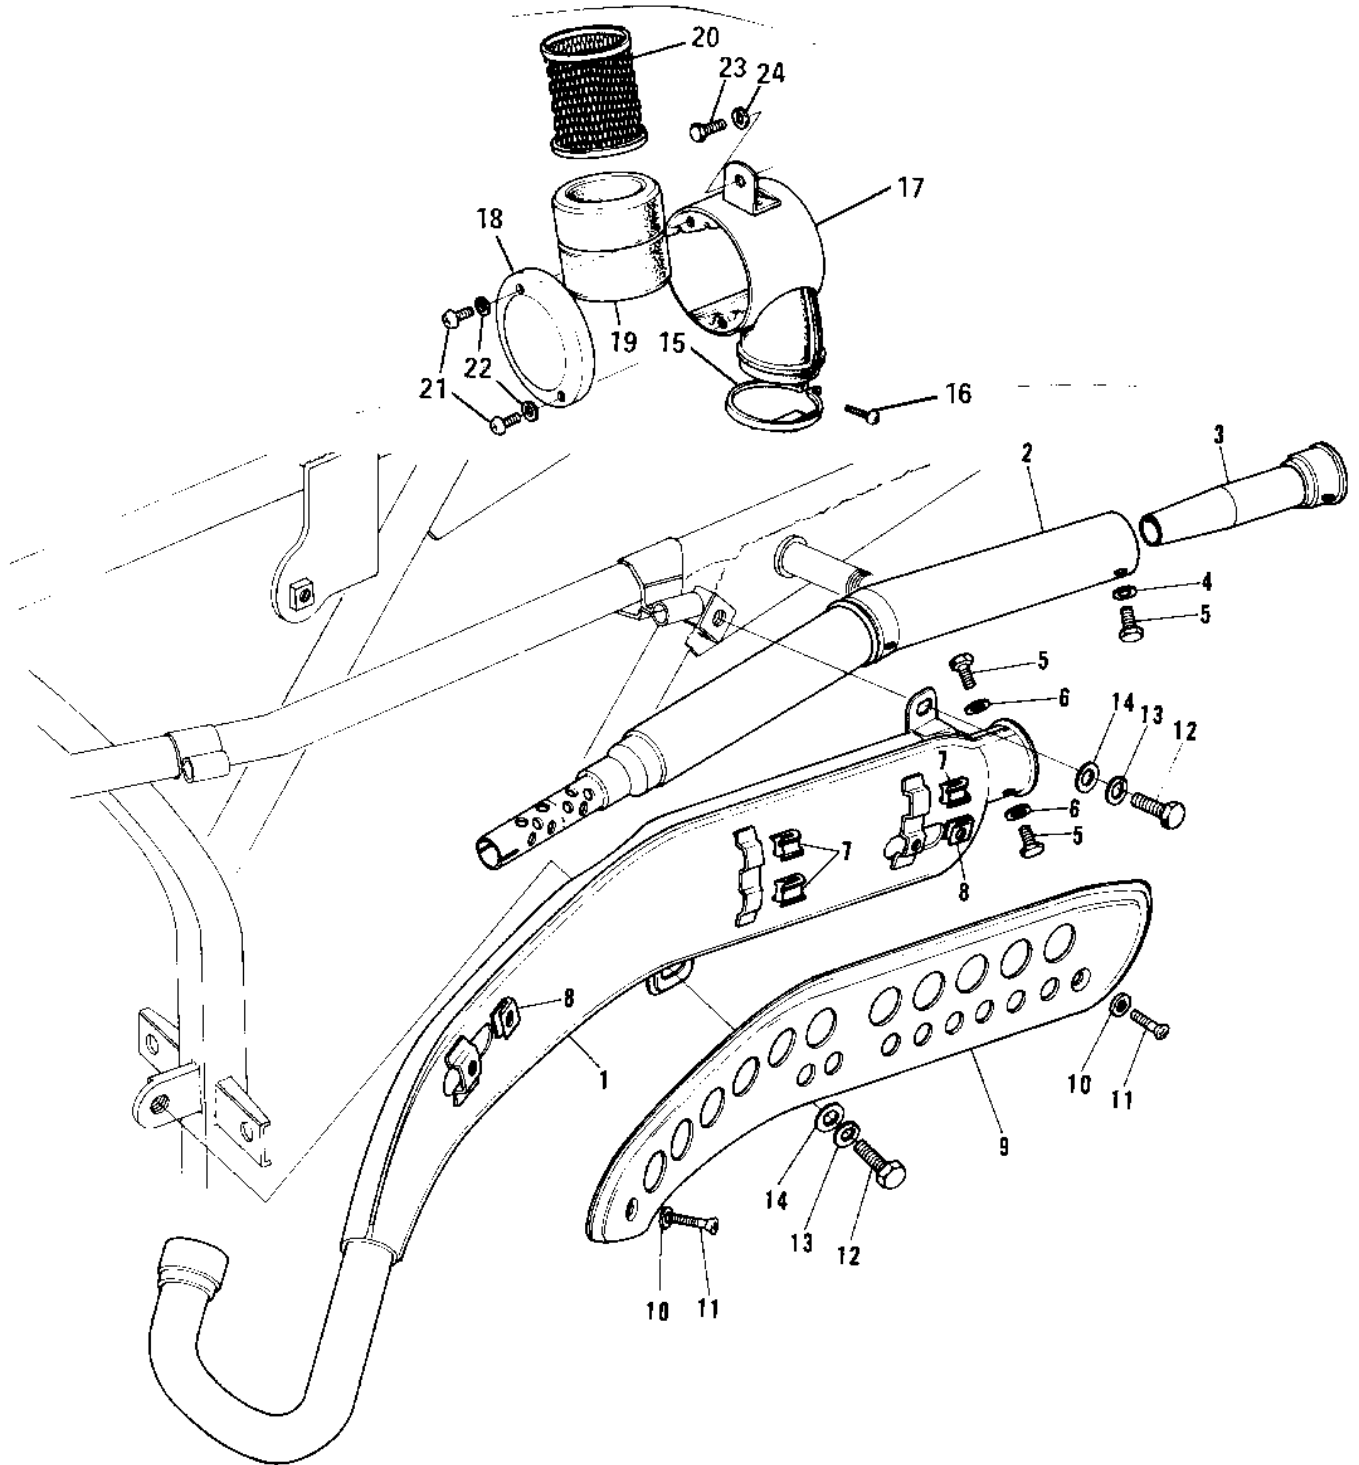

# 1973 G5-A PARTS DIAGRAM

AIR CLEANER/MUFFLER (72-'73 G5-A)

## 1973 G5-A PARTS LIST

### AIR CLEANER/MUFFLER ('72-'73 G5-A)

ITEM NAME	PART NUMBER	QUANTITY
MUFFLER ASSY (Ref # 1~6)	18001-068	
BAFFLE TUBE (Ref # 2~5)	18033-054	
TAIL PIECE (Ref # 3)	18048-015	
WASHER LOCK 6MM (Ref # 4)	463H0600	
BOLT-UPSET,6X12 (Ref # 5)	112G0612	
BOLT-UPSET,6X12 (Ref # 5)	112G0612	
WASHER-PLAIN (Ref # 6)	92022-183	
INSULATOR (Ref # 7)	18065-007	
INSULATOR-HEAT (Ref # 8)	18065-009	
COVER,MUFFLER (Ref # 9)	18057-047	
WASHER LOCK 6MM (Ref # 10)	463H0600	
SCREW PAN HEAD 6X12 (Ref # 11)	220E0612	
BOLT-SMALL-UPSET,8X16 (Ref # 12)	115G0816	
WASHER SPRING 8MM (Ref # 13)	461F0800	
WASHER PLAIN 8MM (Ref # 14)	410B0800	
CLAMP-AIR CLEANER (Ref # 15)	92037-068	
SCREW PAN HEAD 6X35 (Ref # 16)	220B0635	
AIR CLEANER ASY,BLACK (Ref # 17~24)	11010-082-21	
AIR CLEANER ASY,BLACK (Ref # 17~24)	11010-082-21	
BODY-AIR CLEANER (Ref # 17)	11011-014	
CAP,AIR CLEANER (Ref # 18)	11012-050	
CAP,AIR CLEANER (Ref # 18)	11012-050	
ELEMENT,AIR,CLNR (Ref # 19)	11013-029	
HOLDER-CLNR. ELEMENT (Ref # 20)	11014-004	
SCREW PAN HEAD 6X8 (Ref # 21)	220B0608	
WASHER PLAIN 6MM (Ref # 22)	410B0600	
BOLT-UPSET,6X16 (Ref # 23)	112G0616	
BOLT-UPSET,6X16 (Ref # 23)	112G0616	
WASHER SPRING 6MM (Ref # 24)	461F0600	