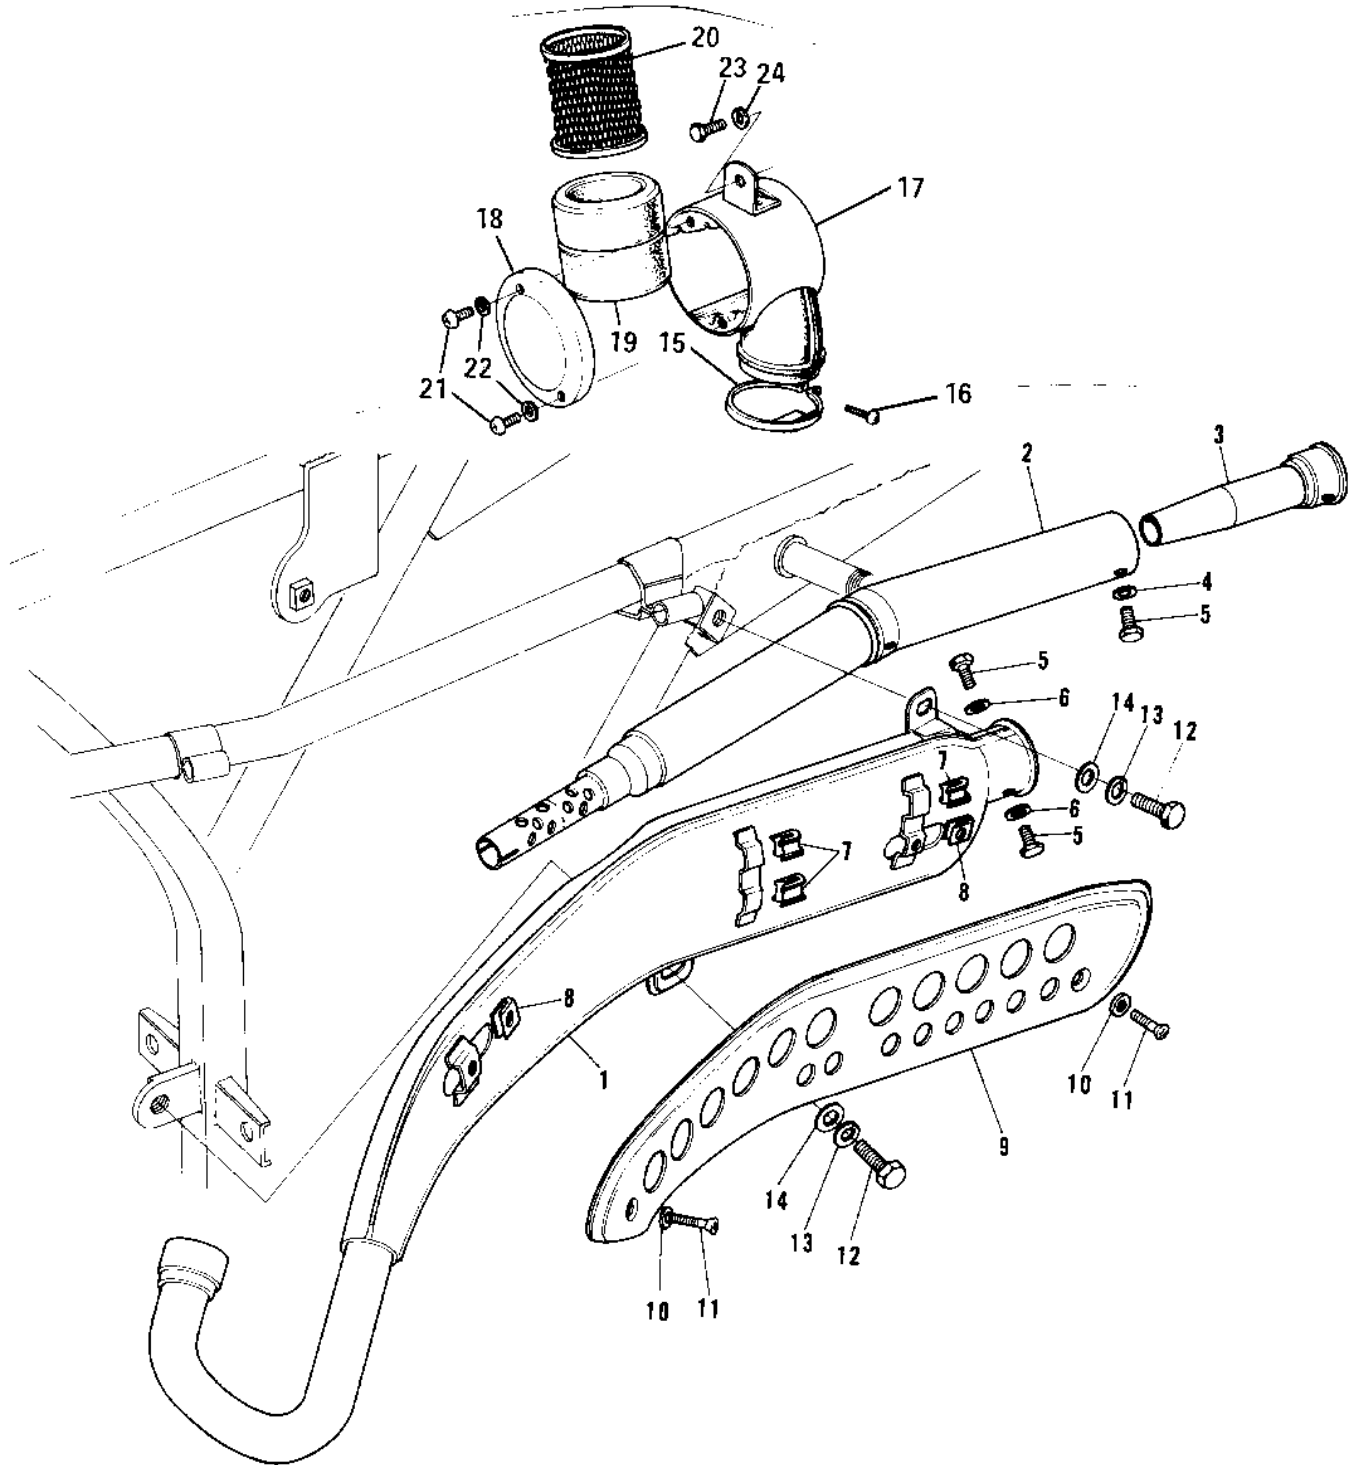

1975 G5-C PARTS DIAGRAM

AIR CLEANER/MUFFLER ('72-'73 G5-A)

1975 G5-C PARTS LIST

AIR CLEANER/MUFFLER ('72-'73 G5-A)

ITEM NAME	PART NUMBER	QUANTITY
MUFFLER ASSY (Ref # 1~6)	18001-068	
BAFFLE TUBE (Ref # 2~5)	18033-054	
TAIL PIECE (Ref # 3)	18048-015	
WASHER LOCK 6MM (Ref # 4)	463H0600	
BOLT-UPSET,6X12 (Ref # 5)	112G0612	
BOLT-UPSET,6X12 (Ref # 5)	112G0612	
WASHER-PLAIN (Ref # 6)	92022-183	
INSULATOR (Ref # 7)	18065-007	
INSULATOR-HEAT (Ref # 8)	18065-009	
COVER,MUFFLER (Ref # 9)	18057-047	
WASHER LOCK 6MM (Ref # 10)	463H0600	
SCREW PAN HEAD 6X12 (Ref # 11)	220E0612	
BOLT-SMALL-UPSET,8X16 (Ref # 12)	115G0816	
WASHER SPRING 8MM (Ref # 13)	461F0800	
WASHER PLAIN 8MM (Ref # 14)	410B0800	
CLAMP-AIR CLEANER (Ref # 15)	92037-068	
SCREW PAN HEAD 6X35 (Ref # 16)	220B0635	
AIR CLEANER ASY,BLACK (Ref # 17~24)	11010-082-21	
AIR CLEANER ASY,BLACK (Ref # 17~24)	11010-082-21	
BODY-AIR CLEANER (Ref # 17)	11011-014	
CAP,AIR CLEANER (Ref # 18)	11012-050	
CAP,AIR CLEANER (Ref # 18)	11012-050	
ELEMENT,AIR,CLNR (Ref # 19)	11013-029	
HOLDER-CLNR. ELEMENT (Ref # 20)	11014-004	
SCREW PAN HEAD 6X8 (Ref # 21)	220B0608	
WASHER PLAIN 6MM (Ref # 22)	410B0600	
BOLT-UPSET,6X16 (Ref # 23)	112G0616	
BOLT-UPSET,6X16 (Ref # 23)	112G0616	
WASHER SPRING 6MM (Ref # 24)	461F0600	