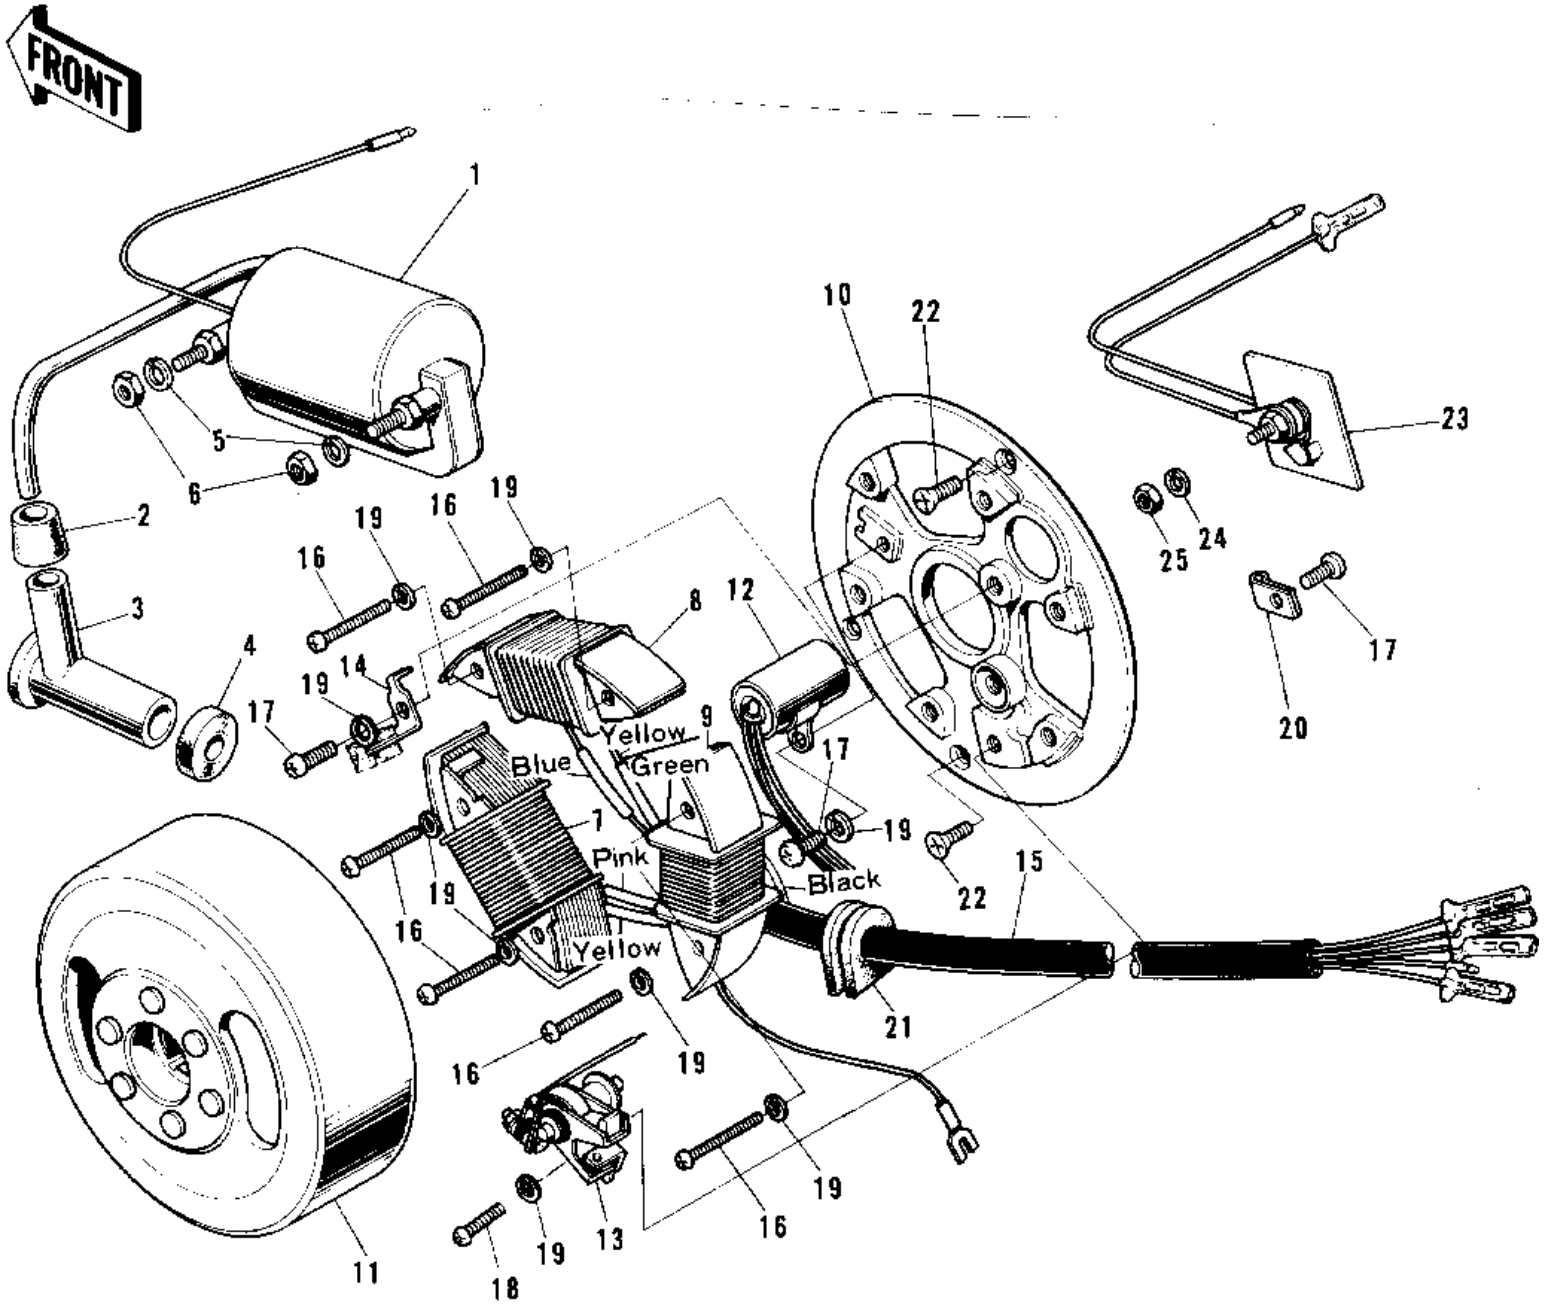

1972 G5 PARTS DIAGRAM

IGNITION/GENERATOR/RECTIFIER ('72-'73 G5)

1972 G5 PARTS LIST

IGNITION/GENERATOR/RECTIFIER ('72-'73 G5)

ITEM NAME	PART NUMBER	QUANTITY
COIL,IGNITION (Ref # 1)	21121-1047	1
GROMMET,SPARK PLG CAP (Ref # 2)	21132-005	1
CAP-SPARK PLUG (Ref # 3)	21130-016	1
GROMMET-PLUG CAP,A (Ref # 4)	21131-004	1
WASHER SPRING 6MM (Ref # 5)	461F0600	2
NUT 6MM (Ref # 6)	311B0600	2
MAGNETO FLYWHEEL (Ref # 7~21)	21002-018	1
COIL LIGHTING B (Ref # 7)	21047-007	1
COIL LIGHTING B (Ref # 8)	21047-011	1
COIL PRIMARY (Ref # 9)	21049-006	1
PLATE-COIL,MAGNETO (Ref # 10)	21048-1002	1
MAGNETO ASSY (Ref # 11)	21002-1055	1
CONDENSER (Ref # 12)	21013-006	1
BREAKER ASSY CONTACT (Ref # 13)	21008-006	1
FELT OIL (Ref # 14)	21019-005	1
WIRING HARNESS MAG (Ref # 15)	21029-014	1
SCREW PAN HEAD 4X30 (Ref # 16)	220E0430	6
SCREW PAN HEAD 4X6 (Ref # 17)	220B0406	3
SCREW-PAN-CRSOSS,4X12 (Ref # 18)	220B0412	1
WASHER SPRING 4MM (Ref # 19)	461F0400	9
CLAMP WIRING HARNESS (Ref # 20)	21037-002	1
GROMMET WIRING HARN (Ref # 21)	21017-002	1
SCREW CNTSNK HD 6X14 (Ref # 22)	221B0614	2
RECTIFIER (Ref # 23)	21061-5001	1
WASHER SPRING 5MM (Ref # 24)	461F0500	1
NUT,5MM (Ref # 25)	311B0500	1