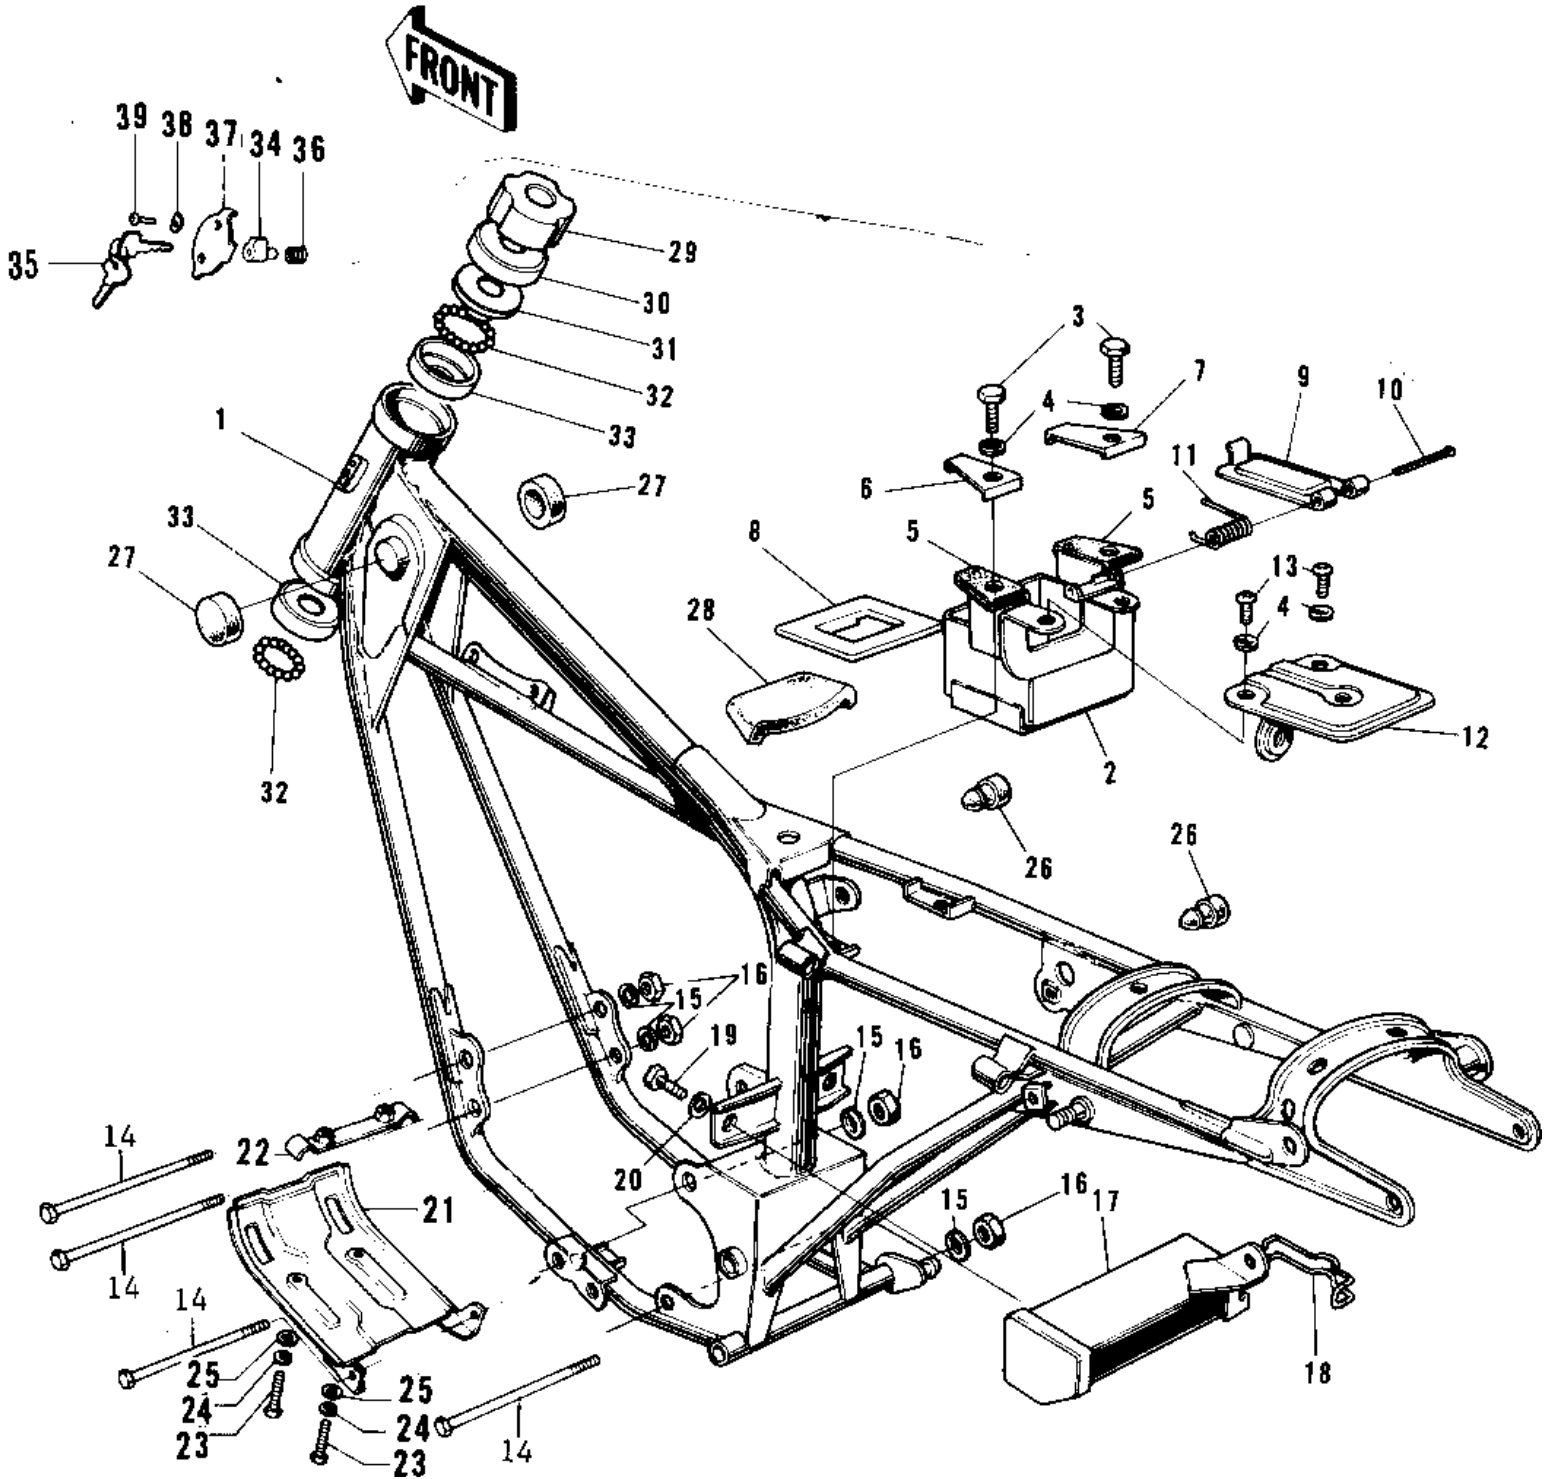

# 1974 G5-B PARTS DIAGRAM

FRAME/FRAME FITTINGS (G5-A)

## 1974 G5-B PARTS LIST

### FRAME/FRAME FITTINGS (G5-A)

ITEM NAME	PART NUMBER	QUANTITY
FRAME (Ref # 1)	32002-057	
CASE-BATTERY (Ref # 2)	32097-021	
BOLT-UPSET (Ref # 3)	112G0618	
BOLT-UPSET (Ref # 3)	112G0618	
WASHER SPRING 6MM (Ref # 4)	461F0600	
DAMPER RUBBER (Ref # 5)	92075-108	
PLATE-BATTERY CASE,LH (Ref # 6)	32101-003	
PLATE-BATTERY CASE,RH (Ref # 7)	32101-004	
MAT-BATTERY (Ref # 8)	32103-024	
BAND-BATTERY (Ref # 9)	92072-037	
PIN-COTTER,2.5X35 (Ref # 10)	550D2535	
SPRING-RETURN (Ref # 11)	92083-017	
BRACKET-TRN SGNL RELY (Ref # 12)	32064-007	
SCREW PAN HEAD 6X10 (Ref # 13)	220B0610	
BOLT,FLANGED,10X115 (Ref # 14)	92001-1603	
WASHER SPRING 10MM (Ref # 15)	461F1000	
NUT,10MM (Ref # 16)	314B1000	
CASE-TOOL (Ref # 17)	32098-018	
FASTENER-TOOL CASE (Ref # 18)	92079-002	
BOLT-UPSET 6X14 (Ref # 19)	110B0614	
BOLT-UPSET 6X14 (Ref # 19)	112B0614	
WASHER PLAIN 6MM (Ref # 20)	411B0600	
GUARD,ENGINE (Ref # 21)	55011-018	
BRACKET,ENGINE GUARD (Ref # 22)	55016-007	
BOLT-UPSET 6X14 (Ref # 23)	112B0614	
BOLT-UPSET 6X14 (Ref # 23)	112B0614	
WASHER SPRING 6MM (Ref # 24)	461F0600	
WASHER PLAIN 6MM (Ref # 25)	410B0600	
GROMMET (Ref # 26)	92071-056	

### FRAME/FRAME FITTINGS (G5-A)

ITEM NAME	PART NUMBER	QUANTITY
DAMPER RUBBER-FL TANK (Ref # 27)	92075-101	
DAMPER RUBBER-FL TANK (Ref # 28)	92075-106	
NUT STEERING STEM LCK (Ref # 29)	92090-006	
CAP STEERING STEM (Ref # 30)	46098-004	
CONE UPPER BEARING (Ref # 31)	92047-005	
BALL STEEL 3/16' (Ref # 32)	600A0600	
RACE BEARING (Ref # 33)	92048-004	
LOCK ASSY-STEERING (Ref # 34,35)	27016-029	
KEY SET-STRNG #270 (Ref # 35)	27018-015-70	
KEY SET-STRNG #271 (Ref # 35)	27018-015-71	
KEY SET-STRNG #272 (Ref # 35)	27018-015-72	
KEY SET-STRNG #273 (Ref # 35)	27018-015-73	
KEY SET-STRNG #274 (Ref # 35)	27018-015-74	
SPRING-STEERING LOCK (Ref # 36)	27032-001	
CAP,STEERING LOCK (Ref # 37)	11012-1134	
WASHER (Ref # 38)	92097-003	
SCREW-TAPPING (Ref # 39)	92008-007	