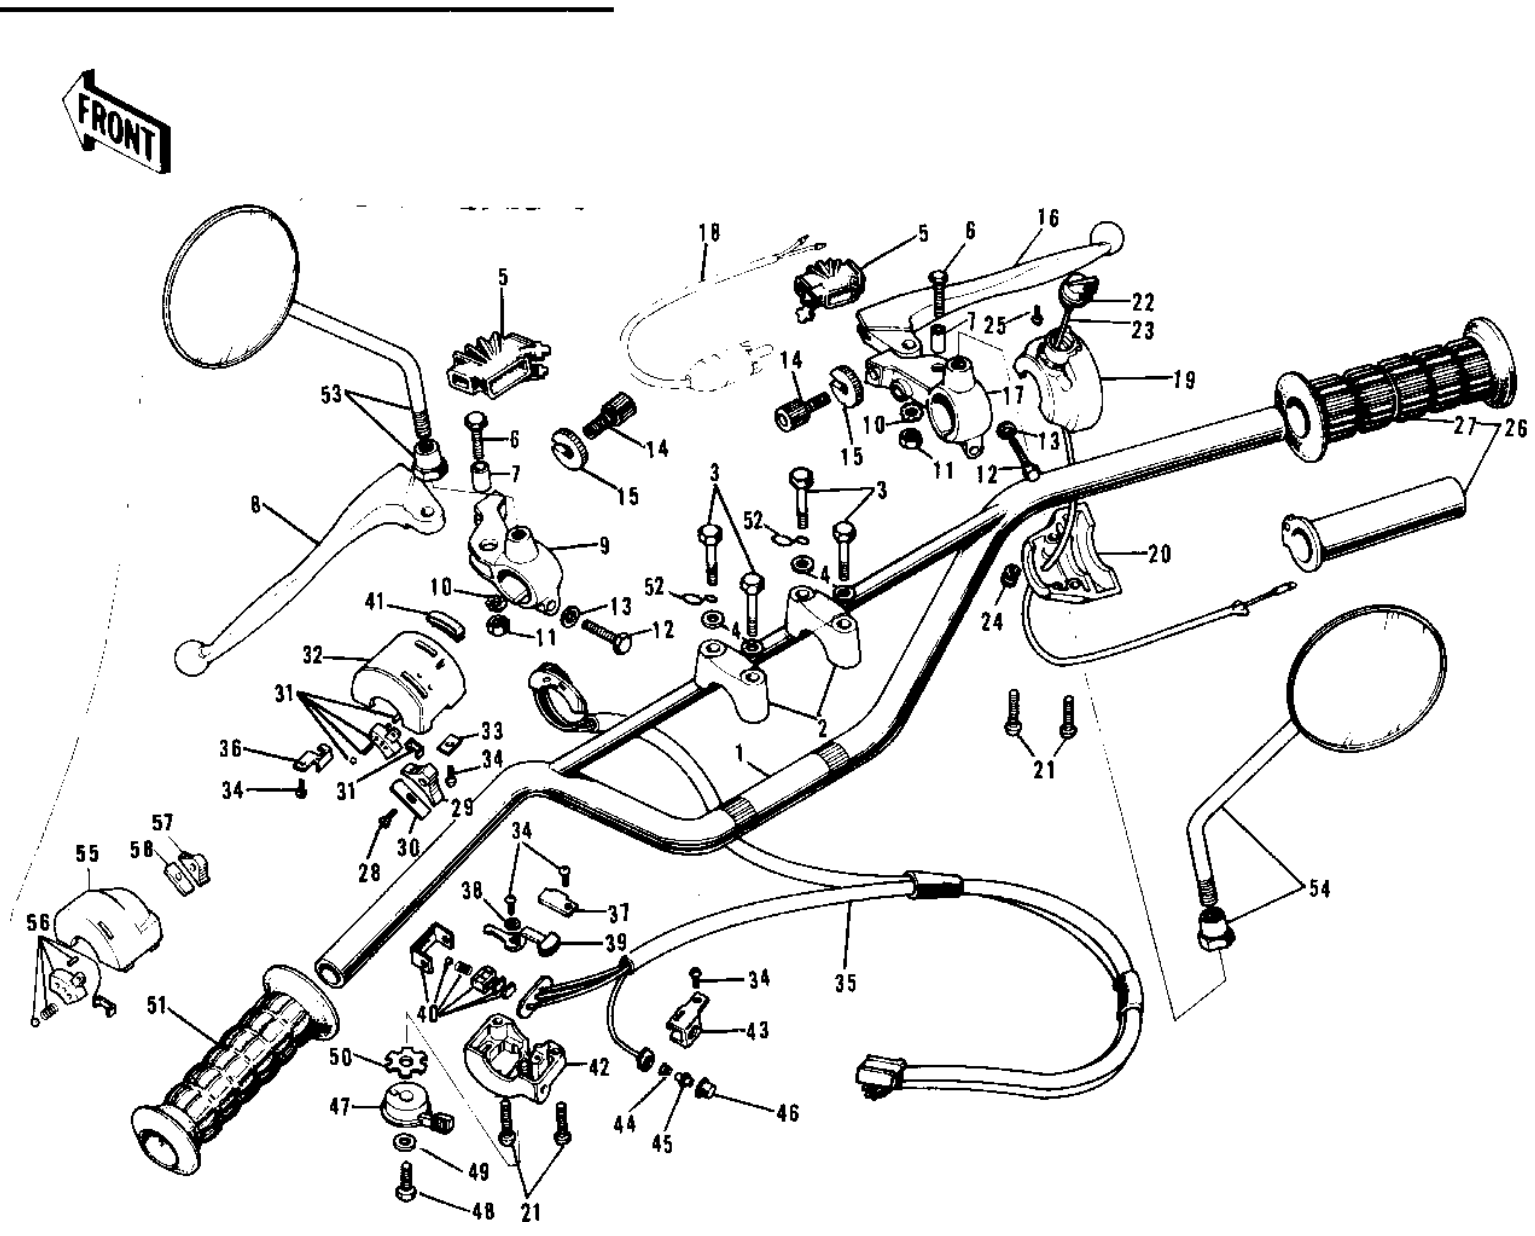

1973 G5-A PARTS DIAGRAM

HANDLEBAR ('72-'73 G5-A)

1973 G5-A PARTS LIST

HANDLEBAR ('72-'73 G5-A)

ITEM NAME	PART NUMBER	QUANTITY
HANDLEBAR (Ref # 1)	46004-018	
HOLDER-HANDLEBAR (Ref # 2)	46012-008	
BOLT 8X38 (Ref # 3)	92001-1405	
WASHER SPRING 8MM (Ref # 4)	461F0800	
DUST COVER (Ref # 5)	46071-002	
BOLT HEX HEAD 5X20 (Ref # 6)	92007-020	
COLLAR LEVER (Ref # 7)	46059-011	
LEVER-CLUTCH (Ref # 8)	46092-015	
HOLDER-CLUTCH LEV,BLK (Ref # 9)	46094-011-21	
WASHER LOCK 5MM (Ref # 10)	464H0500	
NUT 5MM (Ref # 11)	312B0500	
BOLT HEX HEAD 6X25 (Ref # 12)	110N0625	
WASHER PLAIN 6MM (Ref # 13)	410B0600	
SCREW,CABLE ADJUST (Ref # 14)	46055-010	
NUT-LOCK (Ref # 15)	46056-005	
LEVER FRONT BRAKE (Ref # 16)	46058-004	
HOLDER-FR BRK LEV,BLK (Ref # 17)	46060-009-21	
SWITCH-FR. BRAKE LAMP (Ref # 18)	27021-004	
CASE ASSY,R.H,BLACK (Ref # 19~27)	46018-020-10	
CASE-RH UPPER (Ref # 19)	46041-008	
CASE-RH LOWER (Ref # 20)	46023-008	
SCREW, PAN HEAD, 5 X 25 (Ref # 21)	220B0525A	
SWITCH-ENGINE STOP (Ref # 22)	46027-008	
WIRING HARNESS-STP SW (Ref # 23)	46082-021	
GROMMET-WIRING HARNES (Ref # 24)	92071-060	
SCREW PAN HEAD 3X5 (Ref # 25)	220B0305A	
GRIP ASSY-THROTTLE (Ref # 26,27)	46019-020	
RUBBER-R.H. GRIP (Ref # 27)	46061-013	
CASE ASSY-L.H. (Ref # 21,28~)	46091-007	