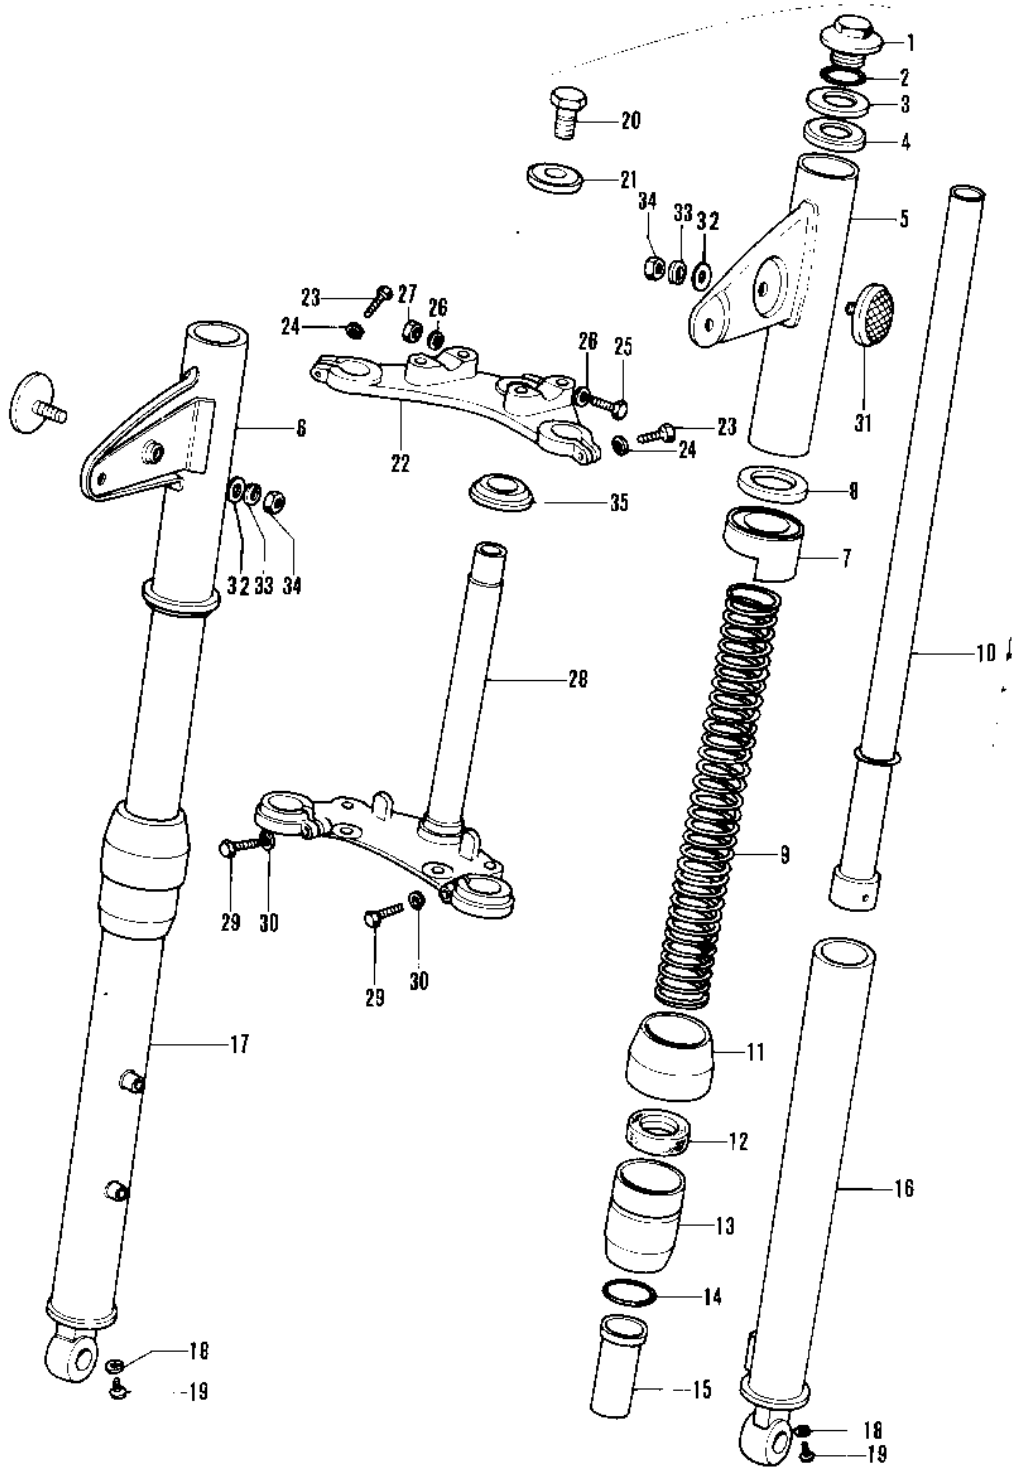

1973 G5-A PARTS DIAGRAM

FRONT FORK (72-73 G5-A)

1973 G5-A PARTS LIST

FRONT FORK ('72-'73 G5-A)

ITEM NAME	PART NUMBER	QUANTITY
FORK-FRONT,F.BLACK (Ref # 1~30)	44001-100-21	
BOLT-FORK TOP (Ref # 1)	44041-036	
'O' RING INNER TUBE (Ref # 2)	44046-014	
GASKET-FORK COVER (Ref # 3)	44045-037	
WASHER-FORK COVER (Ref # 4)	44043-046	
COVER-L.H FORK,F.BLK (Ref # 5)	44033-051-21	
COVER-R.H FORK F BLK (Ref # 6)	44034-051-21	
GUIDE-FORK COVER (Ref # 7)	44030-010	
GASKET FORK COVER (Ref # 8)	44045-012	
SPRING-FORK (Ref # 9)	44026-040	
TUBE-FORK INNER (Ref # 10)	44013-034	
DUST SHIELD FORK (Ref # 11)	44010-006	
OIL SEAL (Ref # 12)	92049-1049	
NUT FORK OUTER TUBE (Ref # 13)	44007-007	
'O' RING OUTER TUBE (Ref # 14)	44046-012	
GUIDE-FORK INNER TUBE (Ref # 15)	44015-013	
TUBE,LH,FORK OUTER (Ref # 16)	44005-043	
TUBE,RH,FORK OUTER (Ref # 17)	44006-041	
GASKET FORK DRAIN PLG (Ref # 18)	44045-002	
SCREW PAN HEAD 4X8 (Ref # 19)	220B0408	
BOLT STRNG STEM HEAD (Ref # 20)	44041-007	
WASHER STRNG STEM HD (Ref # 21)	44043-016	
HEAD-STEERING STEM (Ref # 22)	44039-047	
BOLT-STEERING STEM HD (Ref # 23)	44041-044	
WASHER SPRING 8MM (Ref # 24)	461F0800	
BOLT-HEX HEAD.8M/M (Ref # 25)	44041-045	
WASHER PLAIN 8MM (Ref # 26)	410B0800	
NUT,LOCK,8MM (Ref # 27)	92015-1124	
STEM-STEERING (Ref # 28)	44037-052	

1973 G5-A PARTS LIST

FRONT FORK (72-73 G5-A)

ITEM NAME	PART NUMBER	QUANTITY
BOLT PINCH (Ref # 29)	44041-010	
WASHER SPRING 10MM (Ref # 30)	461F1000	
REFLECTOR-REFLEX,FRNT (Ref # 31)	28001-011	
WASHER PLAIN 5MM (Ref # 32)	411B0500	
WASHER SPRING 5MM (Ref # 33)	461F0500	
NUT,5MM (Ref # 34)	311B0500	
CONE LOWER BEARING (Ref # 35)	92047-004	