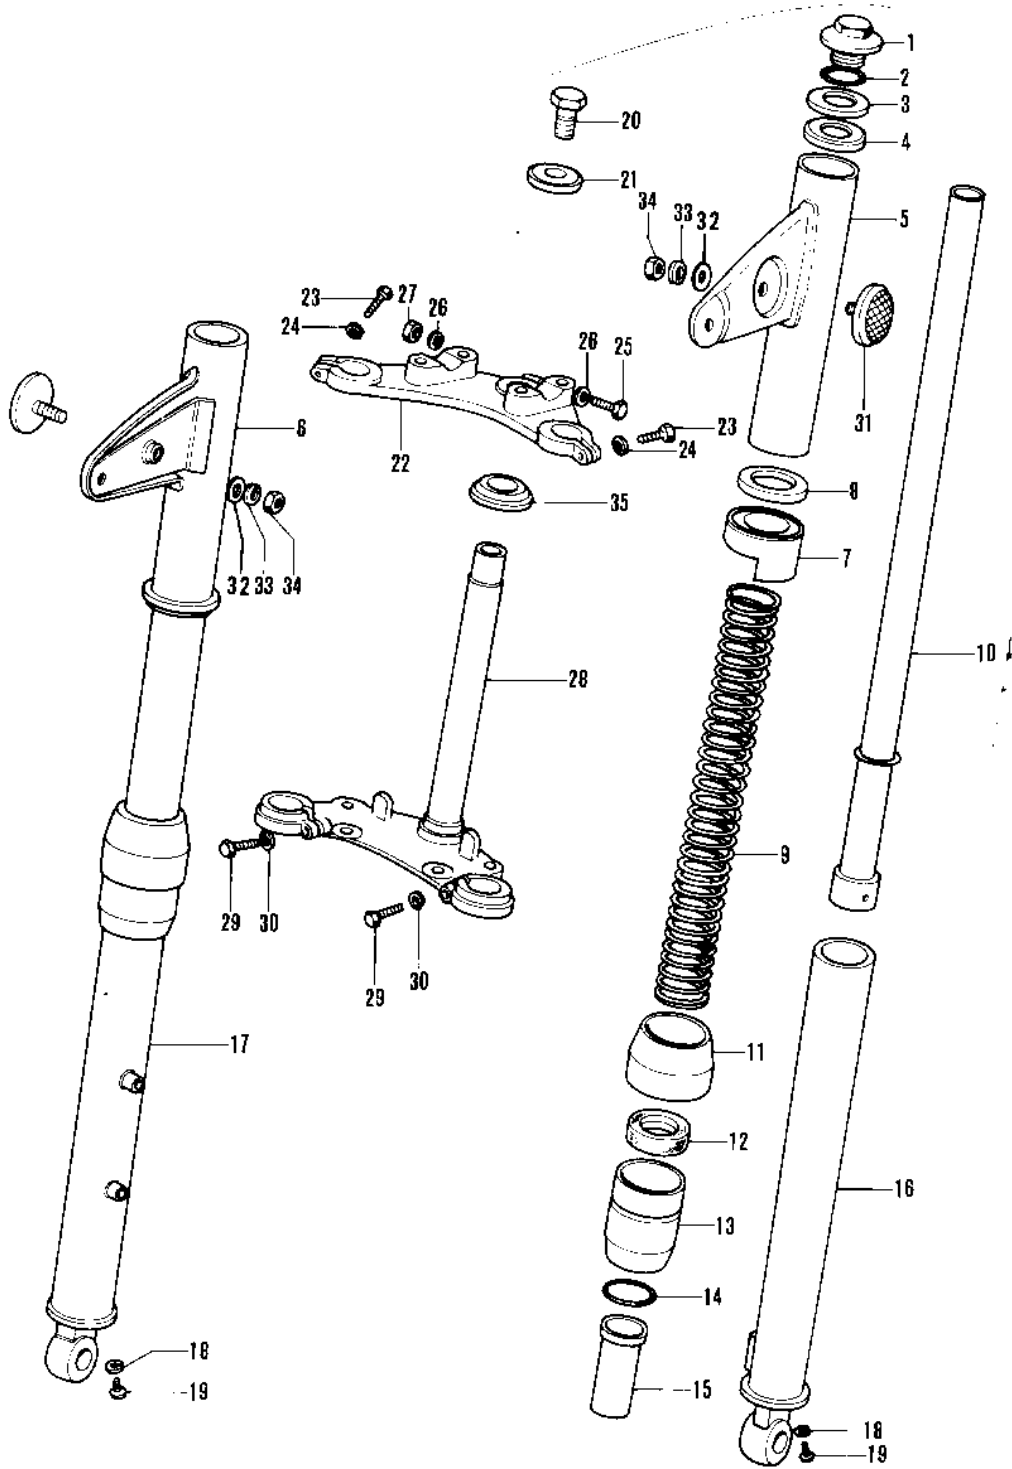

1974 G5-B PARTS DIAGRAM

FRONT FORK (72-73 G5-A)

1974 G5-B PARTS LIST

FRONT FORK ('72-'73 G5-A)

ITEM NAME	PART NUMBER	QUANTITY
FORK-FRONT,F.BLACK (Ref # 1~30)	44001-100-21	
BOLT-FORK TOP (Ref # 1)	44041-036	
'O' RING INNER TUBE (Ref # 2)	44046-014	
GASKET-FORK COVER (Ref # 3)	44045-037	
WASHER-FORK COVER (Ref # 4)	44043-046	
COVER-L.H FORK,F.BLK (Ref # 5)	44033-051-21	
COVER-R.H FORK F BLK (Ref # 6)	44034-051-21	
GUIDE-FORK COVER (Ref # 7)	44030-010	
GASKET FORK COVER (Ref # 8)	44045-012	
SPRING-FORK (Ref # 9)	44026-040	
TUBE-FORK INNER (Ref # 10)	44013-034	
DUST SHIELD FORK (Ref # 11)	44010-006	
OIL SEAL (Ref # 12)	92049-1049	
NUT FORK OUTER TUBE (Ref # 13)	44007-007	
'O' RING OUTER TUBE (Ref # 14)	44046-012	
GUIDE-FORK INNER TUBE (Ref # 15)	44015-013	
TUBE,LH,FORK OUTER (Ref # 16)	44005-043	
TUBE,RH,FORK OUTER (Ref # 17)	44006-041	
GASKET FORK DRAIN PLG (Ref # 18)	44045-002	
SCREW PAN HEAD 4X8 (Ref # 19)	220B0408	
BOLT STRNG STEM HEAD (Ref # 20)	44041-007	
WASHER STRNG STEM HD (Ref # 21)	44043-016	
HEAD-STEERING STEM (Ref # 22)	44039-047	
BOLT-STEERING STEM HD (Ref # 23)	44041-044	
WASHER SPRING 8MM (Ref # 24)	461F0800	
BOLT-HEX HEAD.8M/M (Ref # 25)	44041-045	
WASHER PLAIN 8MM (Ref # 26)	410B0800	
NUT,LOCK,8MM (Ref # 27)	92015-1124	
STEM-STEERING (Ref # 28)	44037-052	

1974 G5-B PARTS LIST

FRONT FORK (72-73 G5-A)

ITEM NAME	PART NUMBER	QUANTITY
BOLT PINCH (Ref # 29)	44041-010	
WASHER SPRING 10MM (Ref # 30)	461F1000	
REFLECTOR-REFLEX,FRNT (Ref # 31)	28001-011	
WASHER PLAIN 5MM (Ref # 32)	411B0500	
WASHER SPRING 5MM (Ref # 33)	461F0500	
NUT,5MM (Ref # 34)	311B0500	
CONE LOWER BEARING (Ref # 35)	92047-004	