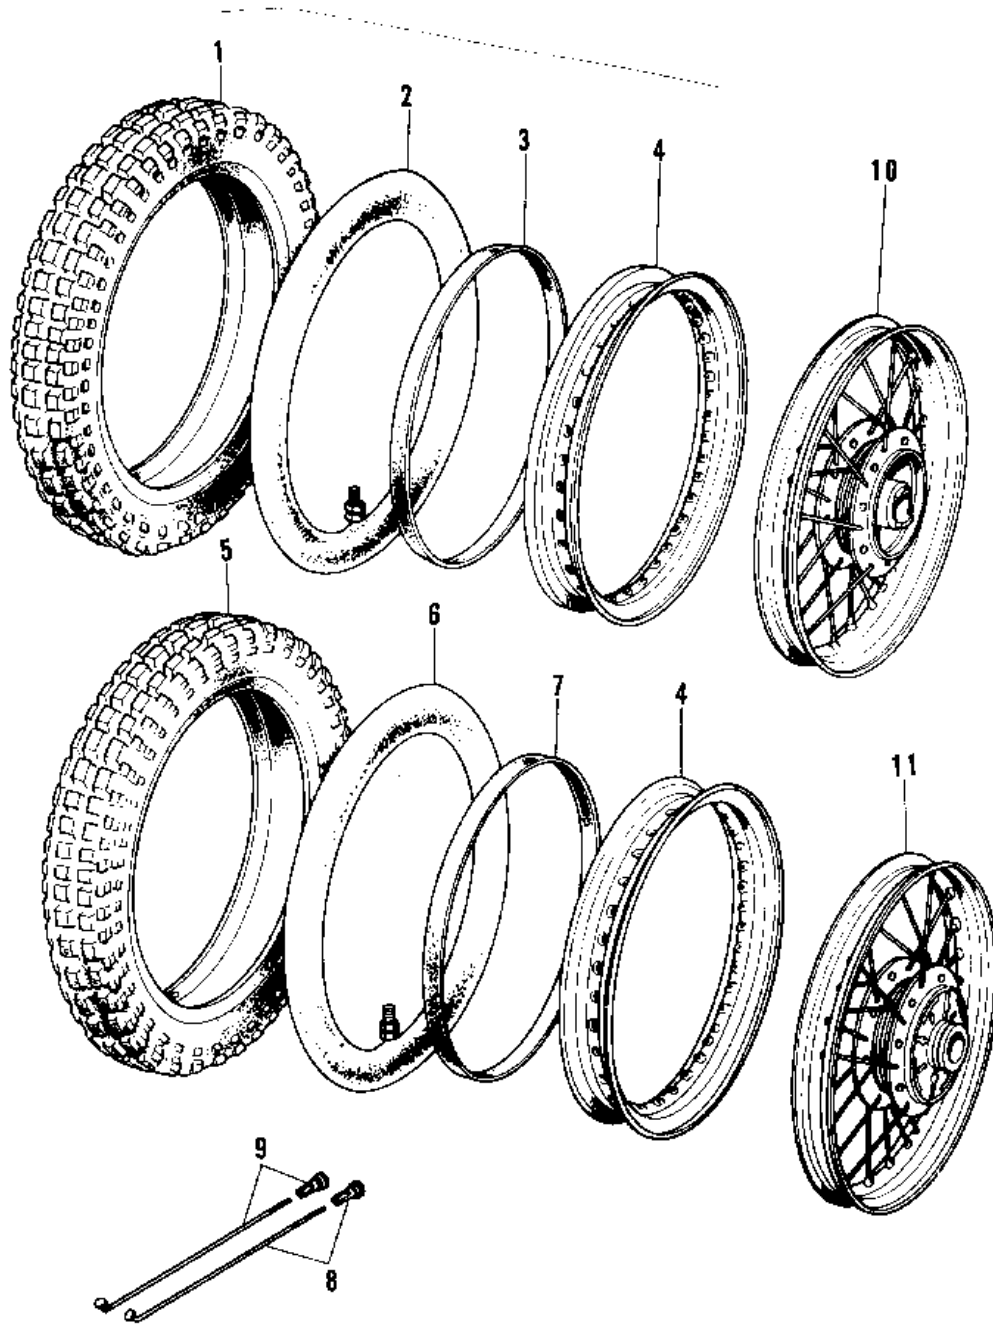

1972 G5 PARTS DIAGRAM

WHEELS/TIRES (72-73 G5-A)

1972 G5 PARTS LIST

WHEELS/TIRES ('72-'73 G5-A)

ITEM NAME	PART NUMBER	QUANTITY
TIRE 2.75-18 Y620 (Ref # 1)	41019-007	1
UNAVAILABLE IN PRICE BOOK (Ref # 1)	41019-014	1
TUBE 250/275-18 (Ref # 2)	41022-032	1
TUBE 250/275-19 (Ref # 2)	41022-038	1
BAND,RIM,4.00/5.10-18 (Ref # 3)	41023-1006	1
BAND RIM (Ref # 3)	41023-015	1
RIM 1.60AX18W (Ref # 4)	41025-011	2
RIM 1.60AX18W (Ref # 4)	41025-011	1
RIM 1.40AX19 (Ref # 4)	41025-062	1
UNAVAILABLE IN PRICE BOOK (Ref # 5)	41017-007	1
UNAVAILABLE IN PRICE BOOK (Ref # 6)	41022-020	1
BAND RIM (Ref # 7)	41023-001	1
SPOKE-ASY,RR INNER (Ref # 8)	41027-056	36
SPOKE-ASY,RR INNER (Ref # 8)	41027-056	18
SPOKE-ASY,FR INNER (Ref # 8)	41027-055	18
SPOKE-ASY,RR OUTER (Ref # 9)	41028-056	36
SPOKE-ASY,RR OUTER (Ref # 9)	41028-056	18
SPOKE-ASY,FR OUTER (Ref # 9)	41028-055	18
WHEEL ASSY,FRONT (Ref # 10)	41074-038	1
WHEEL ASSY-FRONT (Ref # 10)	41074-027	1
WHEEL ASSY-REAR (Ref # 11)	42048-005	1