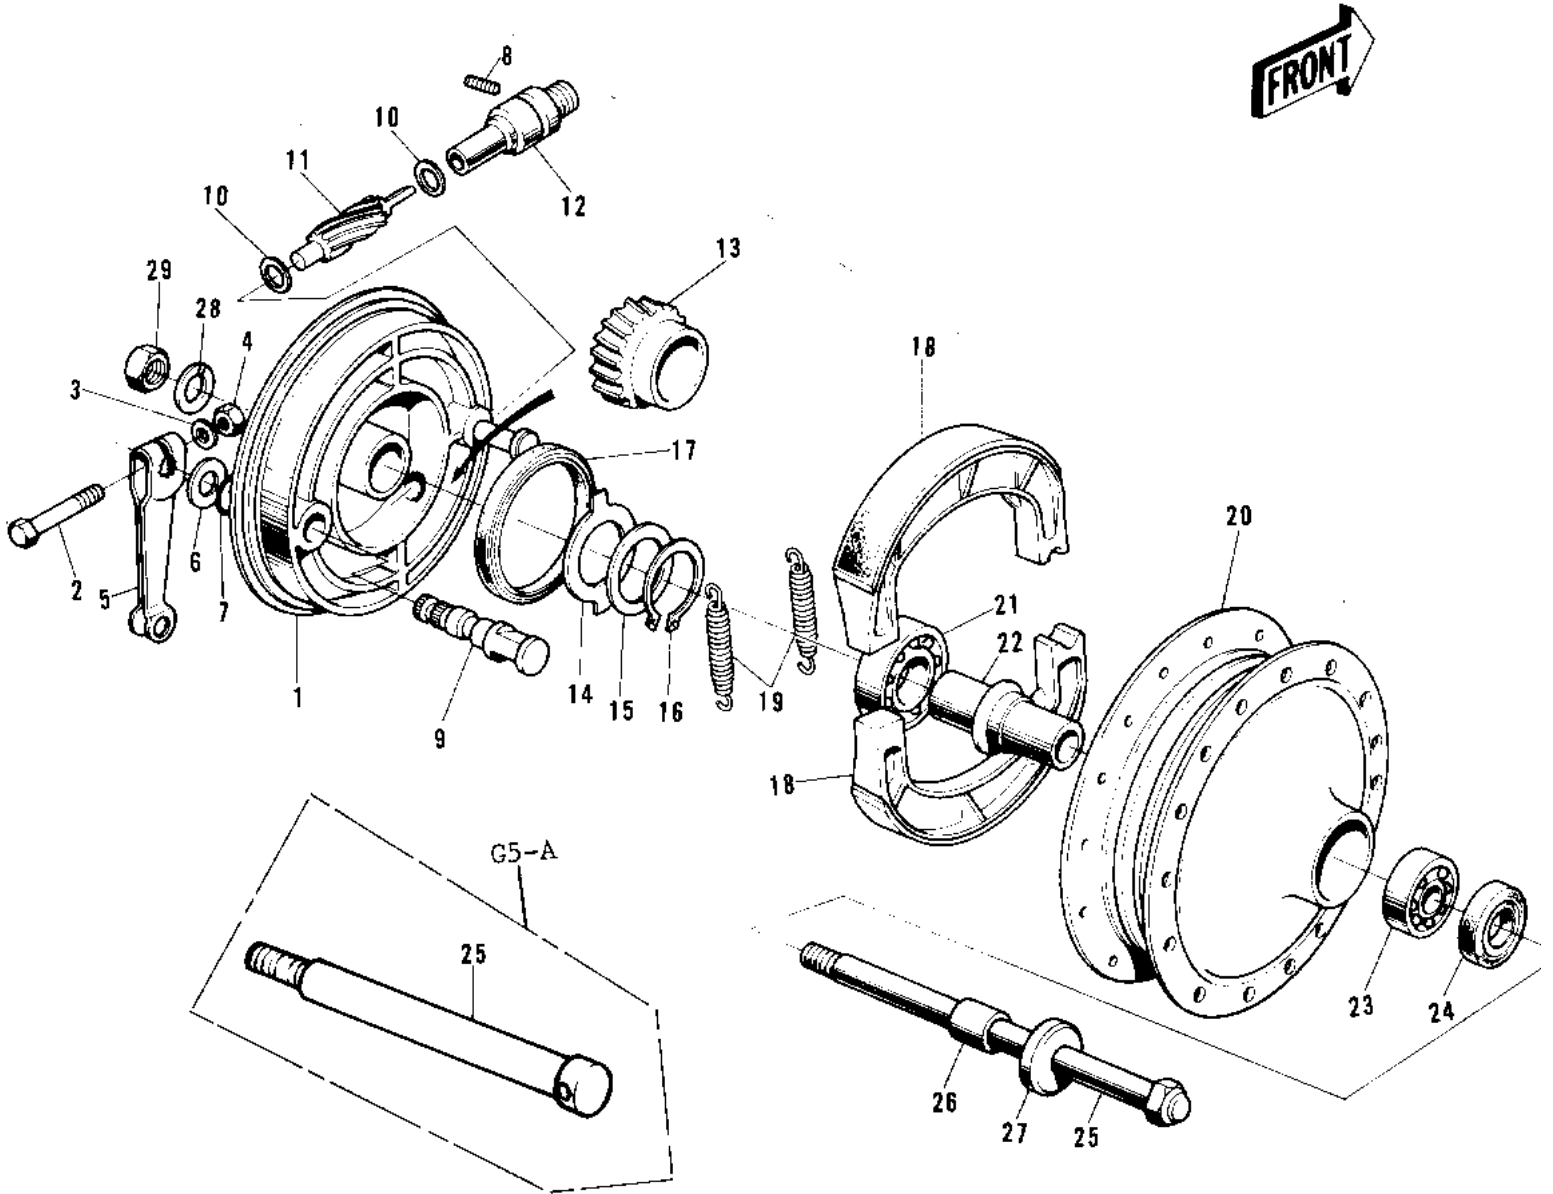

1972 G5 PARTS DIAGRAM

FRONT HUB/BRAKE (72-73 G5-A)

1972 G5 PARTS LIST

FRONT HUB/BRAKE ('72-'73 G5-A)

ITEM NAME	PART NUMBER	QUANTITY
PANEL-ASY,FR BRK BUFF (Ref # 1~19)	41035-071-80	1
BOLT-UPSET (Ref # 2)	112G0630	1
BOLT-UPSET (Ref # 2)	112G0630	AL
WASHER PLAIN 6MM (Ref # 3)	410B0600	1
NUT 6MM (Ref # 4)	311B0600	1
LEVER FRONT BRAKE CAM (Ref # 5)	41053-005	1
WASHER BRAKE CAM SHT (Ref # 6)	41052-001	1
"0" RING,11MM (Ref # 7)	92055-004	1
SCREW BUSHING SET (Ref # 8)	41070-001	1
CAM SHAFT-FRONT BRAKE (Ref # 9)	41050-018	1
WASHER THRST SPD PINI (Ref # 10)	41063-001	2
PINION SPEEDOMETER (Ref # 11)	41060-004	1
BUSH SPEEDMETER CABLE (Ref # 12)	41062-001	1
GEAR SPEEDOMETER (Ref # 13)	41059-006	1
RECIEVER SPEED GEAR (Ref # 14)	41064-002	1
WASHER SPEED GR THRST (Ref # 15)	41065-002	1
CIRCLIP 15MM (Ref # 16)	480J1500	1
OIL SEAL BRAKE PANEL (Ref # 17)	92050-002	1
SHOE-BRAKE (Ref # 18)	41048-1085	2
SPRING,BRAKE SHOE (Ref # 19)	92081-1766	2
DRUM-ASSY,FR BRK (Ref # 20~21)	41034-1040	1
BEARING BALL #6300Z (Ref # 21)	601B6300Z	1
SPACER FRONT HUB (Ref # 22)	41039-002	1
BEARING BALL #6200 (Ref # 23)	601B6200	1
OIL SEAL FRONT DRUM (Ref # 24)	92050-003	1
AXLE-FRONT (Ref # 25)	41068-039	1
AXLE-FRONT (Ref # 25)	41068-039	1
COLLAR FRONT HUB R.H (Ref # 26)	41069-002	1
DUST SHIELD FRNT DRUM (Ref # 27)	41042-002	1