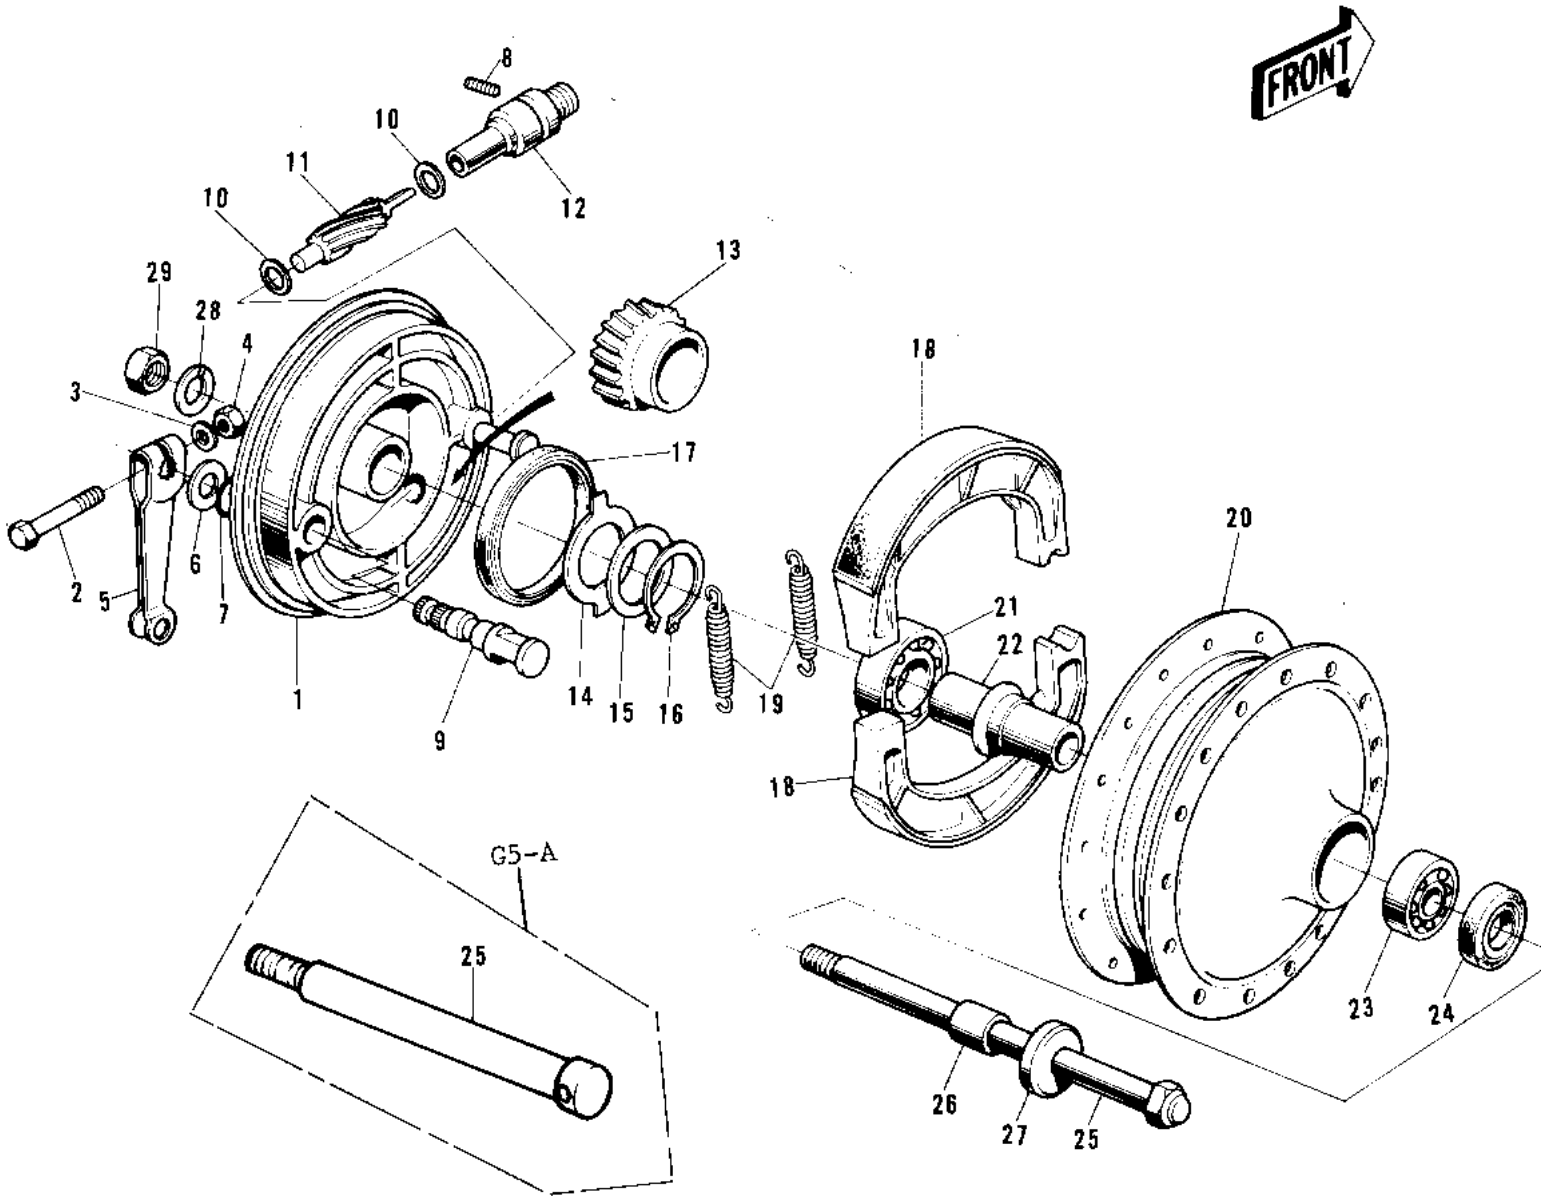

1975 G5-C PARTS DIAGRAM

FRONT HUB/BRAKE (72-73 G5-A)

1975 G5-C PARTS LIST

FRONT HUB/BRAKE ('72-'73 G5-A)

ITEM NAME	PART NUMBER	QUANTITY
PANEL-ASY,FR BRK BUFF (Ref # 1~19)	41035-071-80	
BOLT-UPSET (Ref # 2)	112G0630	
BOLT-UPSET (Ref # 2)	112G0630	
WASHER PLAIN 6MM (Ref # 3)	410B0600	
NUT 6MM (Ref # 4)	311B0600	
LEVER FRONT BRAKE CAM (Ref # 5)	41053-005	
WASHER BRAKE CAM SHT (Ref # 6)	41052-001	
"0" RING,11MM (Ref # 7)	92055-004	
SCREW BUSHING SET (Ref # 8)	41070-001	
CAM SHAFT-FRONT BRAKE (Ref # 9)	41050-018	
WASHER THRST SPD PINI (Ref # 10)	41063-001	
PINION SPEEDOMETER (Ref # 11)	41060-004	
BUSH SPEEDMETER CABLE (Ref # 12)	41062-001	
GEAR SPEEDOMETER (Ref # 13)	41059-006	
RECIEVER SPEED GEAR (Ref # 14)	41064-002	
WASHER SPEED GR THRST (Ref # 15)	41065-002	
CIRCLIP 15MM (Ref # 16)	480J1500	
OIL SEAL BRAKE PANEL (Ref # 17)	92050-002	
SHOE-BRAKE (Ref # 18)	41048-1085	
SPRING,BRAKE SHOE (Ref # 19)	92081-1766	
DRUM-ASSY,FR BRK (Ref # 20~21)	41034-1040	
BEARING BALL #6300Z (Ref # 21)	601B6300Z	
SPACER FRONT HUB (Ref # 22)	41039-002	
BEARING BALL #6200 (Ref # 23)	601B6200	
OIL SEAL FRONT DRUM (Ref # 24)	92050-003	
AXLE-FRONT (Ref # 25)	41068-039	
AXLE-FRONT (Ref # 25)	41068-039	
COLLAR FRONT HUB R.H (Ref # 26)	41069-002	
DUST SHIELD FRNT DRUM (Ref # 27)	41042-002	