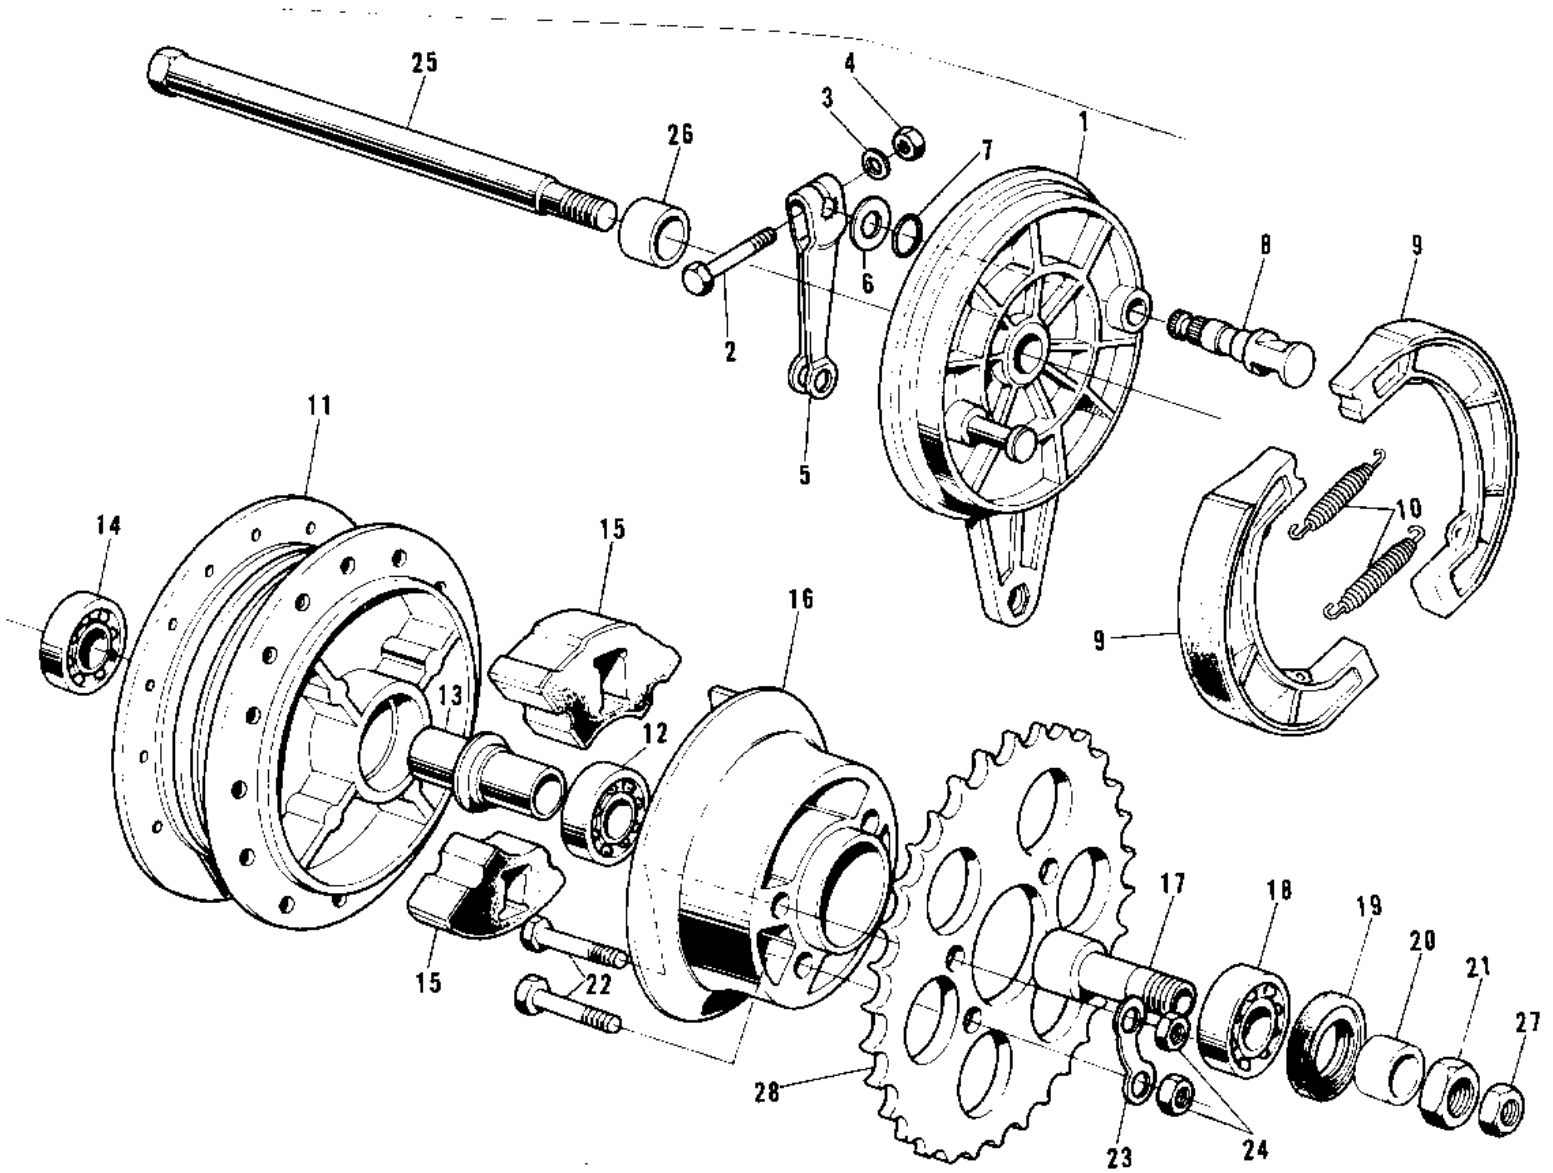

1973 G5-A PARTS DIAGRAM

REAR HUB/BRAKE ('72-'73 G5-A)

1973 G5-A PARTS LIST

REAR HUB/BRAKE ('72-'73 G5-A)

ITEM NAME	PART NUMBER	QUANTITY
PANEL-ASY,RR BRK,BLK (Ref # 1~10)	42006-025-21	
BOLT-UPSET (Ref # 2)	112G0630	
BOLT-UPSET (Ref # 2)	112G0630	
WASHER PLAIN 6MM (Ref # 3)	410B0600	
NUT 6MM (Ref # 4)	311B0600	
LEVER-REAR BRAKE CAM (Ref # 5)	42029-020	
WASHER BRAKE CAM SHT (Ref # 6)	41052-001	
"0" RING,11MM (Ref # 7)	92055-004	
CAM SHAFT-FRONT BRAKE (Ref # 8)	41050-018	
SHOE-BRAKE (Ref # 9)	41048-1085	
SPRING,BRAKE SHOE (Ref # 10)	92081-1766	
DRUM ASSY,RR BRK,BUFF (Ref # 11~15)	42005-031-80	
BEARING BALL #6201 (Ref # 12)	601B6201	
SPACER-RR HUB BEARING (Ref # 13)	42010-005	
BEARING BALL #6301Z (Ref # 14)	601B6301Z	
DAMPER REAR HUB SHOCK (Ref # 15)	42014-016	
COUPLING ASSY-RR HUB (Ref # 16~21)	42033-014	
SLEEVE-RR HUB COUPLNG (Ref # 17)	42036-013	
BEARING BALL #6203 (Ref # 18)	601B6203	
OIL SEAL-COUPLING (Ref # 19)	92052-003	
BUSH,COUPLNG OIL SEAL (Ref # 20)	42037-003	
NUT,16MM (Ref # 21)	42045-004	
BOLT REAR SPROCKET (Ref # 22)	92001-082	
WASHER LOCK (Ref # 23)	92088-011	
NUT 10MM (Ref # 24)	315B1000	
AXLE,12X215 (Ref # 25)	41068-1109	
AXLE,12X215 (Ref # 25)	41068-1109	
COLLAR REAR HUB R.H (Ref # 26)	42032-006	
NUT 10MM (Ref # 27)	42045-005	

1973 G5-A PARTS LIST

REAR HUB/BRAKE ('72-'73 G5-A)

ITEM NAME	PART NUMBER	QUANTITY
REAR SPROCKET 42T (Ref # 28)	42041-076	
RR SPROCKET 39T (OPT) (Ref # 28)	42041-104	
SPROCKET-HUB,40T (Ref # 28)	42041-1095	