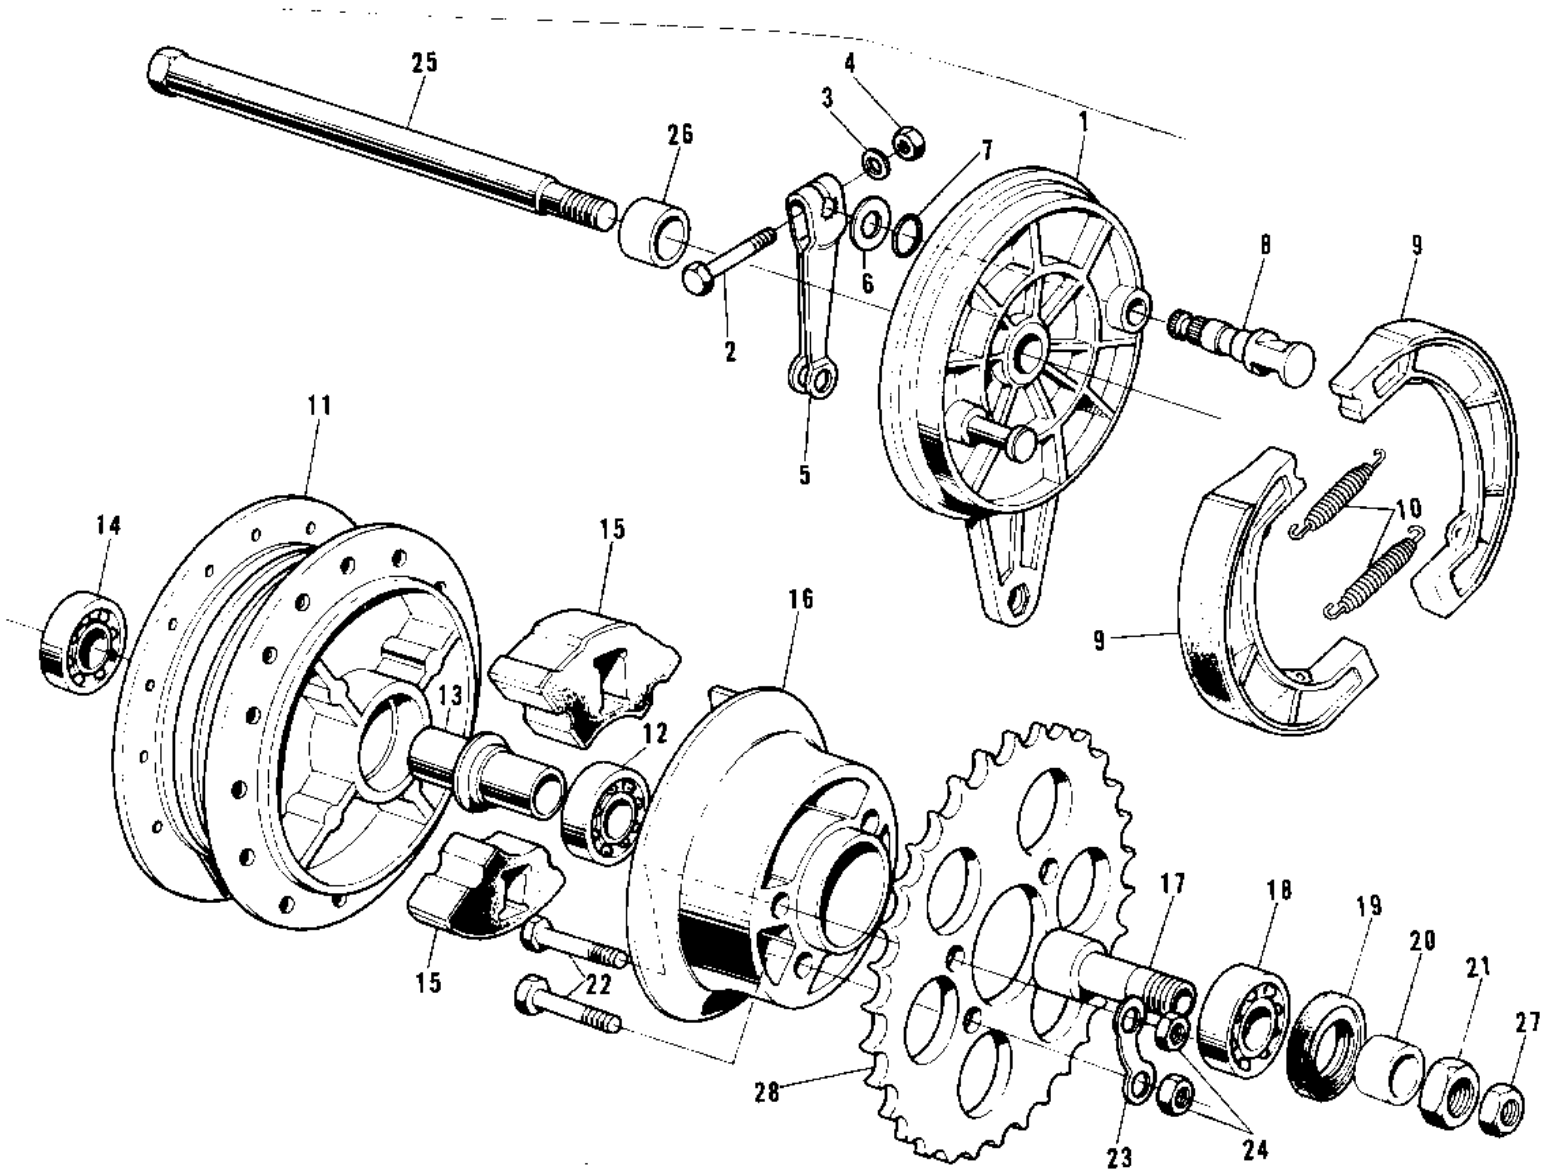

# 1975 G5-C PARTS DIAGRAM

REAR HUB/BRAKE ('72-'73 G5-A)

# 1975 G5-C PARTS LIST

## REAR HUB/BRAKE ('72-'73 G5-A)

ITEM NAME	PART NUMBER	QUANTITY
PANEL-ASY,RR BRK,BLK (Ref # 1~10)	42006-025-21	
BOLT-UPSET (Ref # 2)	112G0630	
BOLT-UPSET (Ref # 2)	112G0630	
WASHER PLAIN 6MM (Ref # 3)	410B0600	
NUT 6MM (Ref # 4)	311B0600	
LEVER-REAR BRAKE CAM (Ref # 5)	42029-020	
WASHER BRAKE CAM SHT (Ref # 6)	41052-001	
"0" RING,11MM (Ref # 7)	92055-004	
CAM SHAFT-FRONT BRAKE (Ref # 8)	41050-018	
SHOE-BRAKE (Ref # 9)	41048-1085	
SPRING,BRAKE SHOE (Ref # 10)	92081-1766	
DRUM ASSY,RR BRK,BUFF (Ref # 11~15)	42005-031-80	
BEARING BALL #6201 (Ref # 12)	601B6201	
SPACER-RR HUB BEARING (Ref # 13)	42010-005	
BEARING BALL #6301Z (Ref # 14)	601B6301Z	
DAMPER REAR HUB SHOCK (Ref # 15)	42014-016	
COUPLING ASSY-RR HUB (Ref # 16~21)	42033-014	
SLEEVE-RR HUB COUPLNG (Ref # 17)	42036-013	
BEARING BALL #6203 (Ref # 18)	601B6203	
OIL SEAL-COUPLING (Ref # 19)	92052-003	
BUSH,COUPLNG OIL SEAL (Ref # 20)	42037-003	
NUT,16MM (Ref # 21)	42045-004	
BOLT REAR SPROCKET (Ref # 22)	92001-082	
WASHER LOCK (Ref # 23)	92088-011	
NUT 10MM (Ref # 24)	315B1000	
AXLE,12X215 (Ref # 25)	41068-1109	
AXLE,12X215 (Ref # 25)	41068-1109	
COLLAR REAR HUB R.H (Ref # 26)	42032-006	
NUT 10MM (Ref # 27)	42045-005	

# 1975 G5-C PARTS LIST

REAR HUB/BRAKE ('72-'73 G5-A)

ITEM NAME	PART NUMBER	QUANTITY
REAR SPROCKET 42T (Ref # 28)	42041-076	
RR SPROCKET 39T (OPT) (Ref # 28)	42041-104	
SPROCKET-HUB,40T (Ref # 28)	42041-1095	