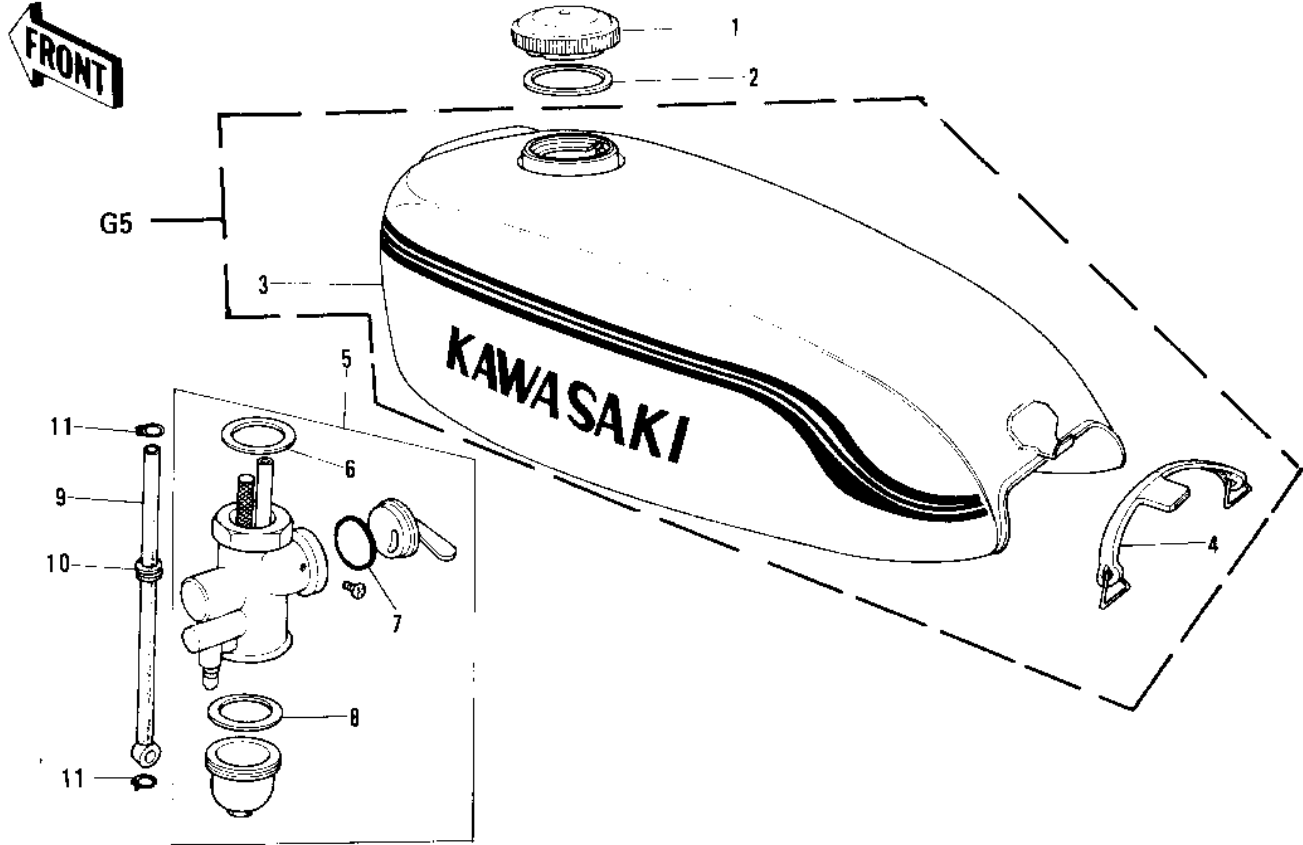

# 1972 G5 PARTS DIAGRAM

FUEL TANK (72-73 G5-A)

## FUEL TANK ('72-'73 G5-A)

ITEM NAME	PART NUMBER	QUANTITY
CAP,FUEL TANK LOCKING (Ref # 1)	51048-006	1
GASKET FUEL TANK CAP (Ref # 2)	51059-003	1
TANK-FUEL,YELLOW (Ref # 2)	51001-075-74	1
TANK-FUEL,ORANGE (Ref # 3 12~1)	51001-075-86	1
TANK-FUEL,C.BLUE (Ref # 3 12~1)	51001-075-93	1
BAND-FUEL TANK (Ref # 4)	92072-029	1
TAP-ASSY,FUEL (Ref # 5)	51023-1123	1
GASKET,FUEL TAP JOINT (Ref # 6)	11009-1567	1
'O' RING FUEL COCK (Ref # 7)	92065-062	1
GASKET FUEL COCK CUP (Ref # 8)	51037-008	1
PIPE-FUEL (Ref # 9)	51044-031	1
GROMMET PIPE (Ref # 10)	92071-038	1
CLAMP FUEL PIPE (Ref # 11)	92037-010	2
DECAL-FUEL TANK (Ref # 12)	56013-049	2
DECAL-FL TK STRPE,L.H (Ref # 13)	56027-108	1
DECAL-FL TK STRPE,R.H (Ref # 14)	56027-109	1
DECAL-FL TK STRPE, TOP (Ref # 15)	56027-110	1