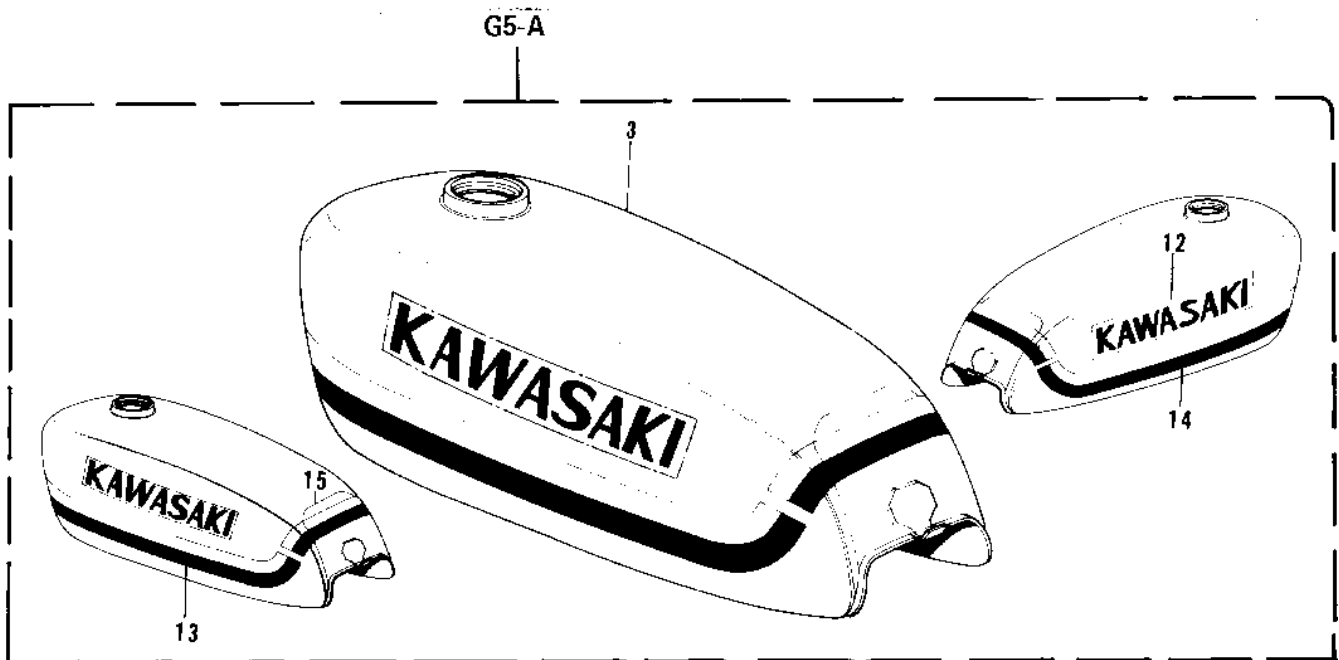

# 1972 G5 PARTS DIAGRAM

FUEL TANK (72-73 G5-A)

## FUEL TANK ('72-'73 G5-A)

ITEM NAME	PART NUMBER	QUANTITY
CAP,FUEL TANK LOCKING (Ref # 1)	51048-006	1
GASKET FUEL TANK CAP (Ref # 2)	51059-003	1
TANK-FUEL,YELLOW (Ref # 2)	51001-075-74	1
TANK-FUEL,ORANGE (Ref # 3 12~1)	51001-075-86	1
TANK-FUEL,C.BLUE (Ref # 3 12~1)	51001-075-93	1
BAND-FUEL TANK (Ref # 4)	92072-029	1
TAP-ASSY,FUEL (Ref # 5)	51023-1123	1
GASKET,FUEL TAP JOINT (Ref # 6)	11009-1567	1
'O' RING FUEL COCK (Ref # 7)	92065-062	1
GASKET FUEL COCK CUP (Ref # 8)	51037-008	1
PIPE-FUEL (Ref # 9)	51044-031	1
GROMMET PIPE (Ref # 10)	92071-038	1
CLAMP FUEL PIPE (Ref # 11)	92037-010	2
DECAL-FUEL TANK (Ref # 12)	56013-049	2
DECAL-FL TK STRPE,L.H (Ref # 13)	56027-108	1
DECAL-FL TK STRPE,R.H (Ref # 14)	56027-109	1
DECAL-FL TK STRPE, TOP (Ref # 15)	56027-110	1