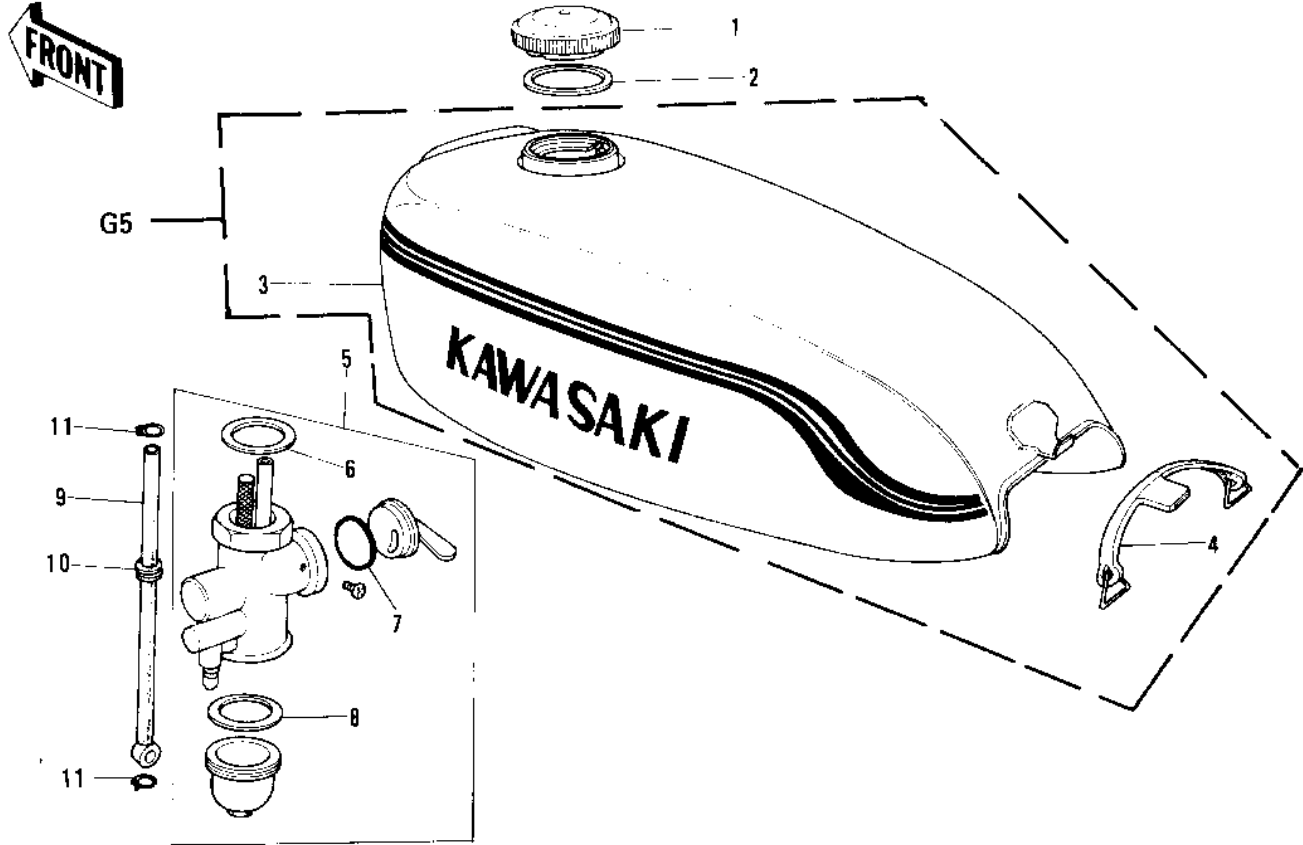

1975 G5-C PARTS DIAGRAM

FUEL TANK (72-73 G5-A)

1975 G5-C PARTS LIST

FUEL TANK ('72-'73 G5-A)

ITEM NAME	PART NUMBER	QUANTITY
CAP,FUEL TANK LOCKING (Ref # 1)	51048-006	
GASKET FUEL TANK CAP (Ref # 2)	51059-003	
TANK-FUEL,YELLOW (Ref # 2)	51001-075-74	
TANK-FUEL,ORANGE (Ref # 3 12~1)	51001-075-86	
TANK-FUEL,C.BLUE (Ref # 3 12~1)	51001-075-93	
BAND-FUEL TANK (Ref # 4)	92072-029	
TAP-ASSY,FUEL (Ref # 5)	51023-1123	
GASKET,FUEL TAP JOINT (Ref # 6)	11009-1567	
'O' RING FUEL COCK (Ref # 7)	92065-062	
GASKET FUEL COCK CUP (Ref # 8)	51037-008	
PIPE-FUEL (Ref # 9)	51044-031	
GROMMET PIPE (Ref # 10)	92071-038	
CLAMP FUEL PIPE (Ref # 11)	92037-010	
DECAL-FUEL TANK (Ref # 12)	56013-049	
DECAL-FL TK STRPE,L.H (Ref # 13)	56027-108	
DECAL-FL TK STRPE,R.H (Ref # 14)	56027-109	
DECAL-FL TK STRPE, TOP (Ref # 15)	56027-110	