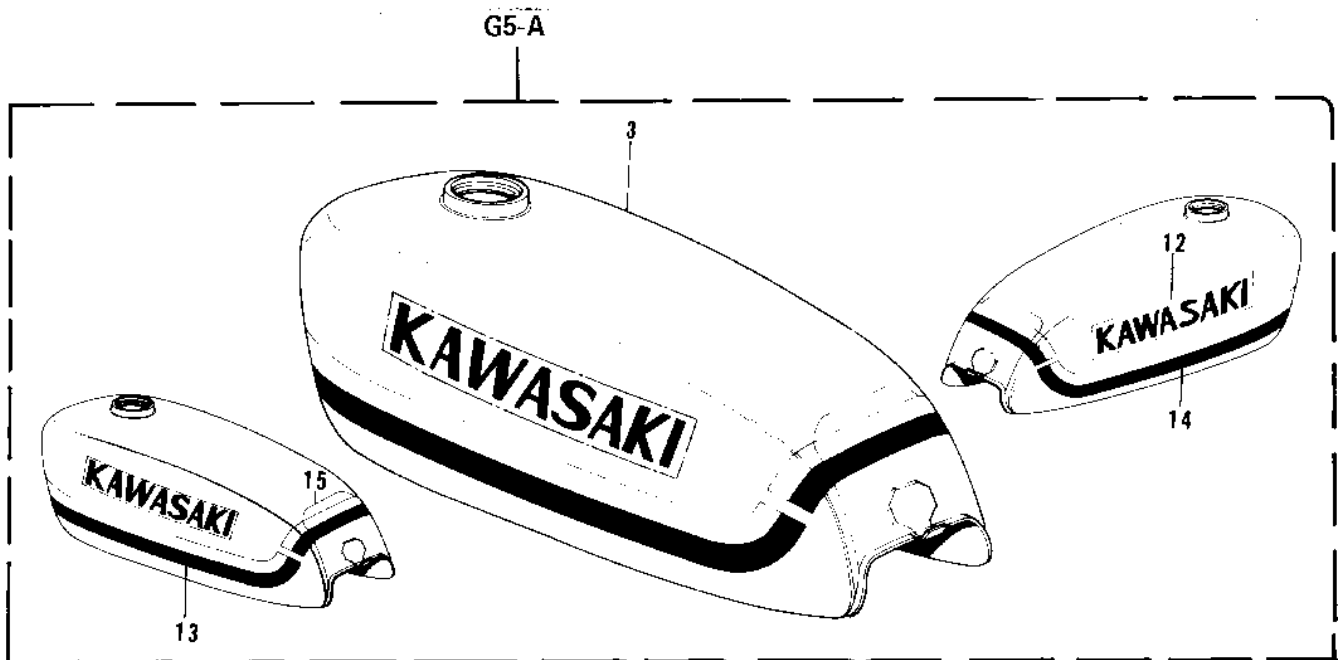

1975 G5-C PARTS DIAGRAM

FUEL TANK (72-73 G5-A)

1975 G5-C PARTS LIST

FUEL TANK ('72-'73 G5-A)

ITEM NAME	PART NUMBER	QUANTITY
CAP,FUEL TANK LOCKING (Ref # 1)	51048-006	
GASKET FUEL TANK CAP (Ref # 2)	51059-003	
TANK-FUEL,YELLOW (Ref # 2)	51001-075-74	
TANK-FUEL,ORANGE (Ref # 3 12~1)	51001-075-86	
TANK-FUEL,C.BLUE (Ref # 3 12~1)	51001-075-93	
BAND-FUEL TANK (Ref # 4)	92072-029	
TAP-ASSY,FUEL (Ref # 5)	51023-1123	
GASKET,FUEL TAP JOINT (Ref # 6)	11009-1567	
'O' RING FUEL COCK (Ref # 7)	92065-062	
GASKET FUEL COCK CUP (Ref # 8)	51037-008	
PIPE-FUEL (Ref # 9)	51044-031	
GROMMET PIPE (Ref # 10)	92071-038	
CLAMP FUEL PIPE (Ref # 11)	92037-010	
DECAL-FUEL TANK (Ref # 12)	56013-049	
DECAL-FL TK STRPE,L.H (Ref # 13)	56027-108	
DECAL-FL TK STRPE,R.H (Ref # 14)	56027-109	
DECAL-FL TK STRPE, TOP (Ref # 15)	56027-110	