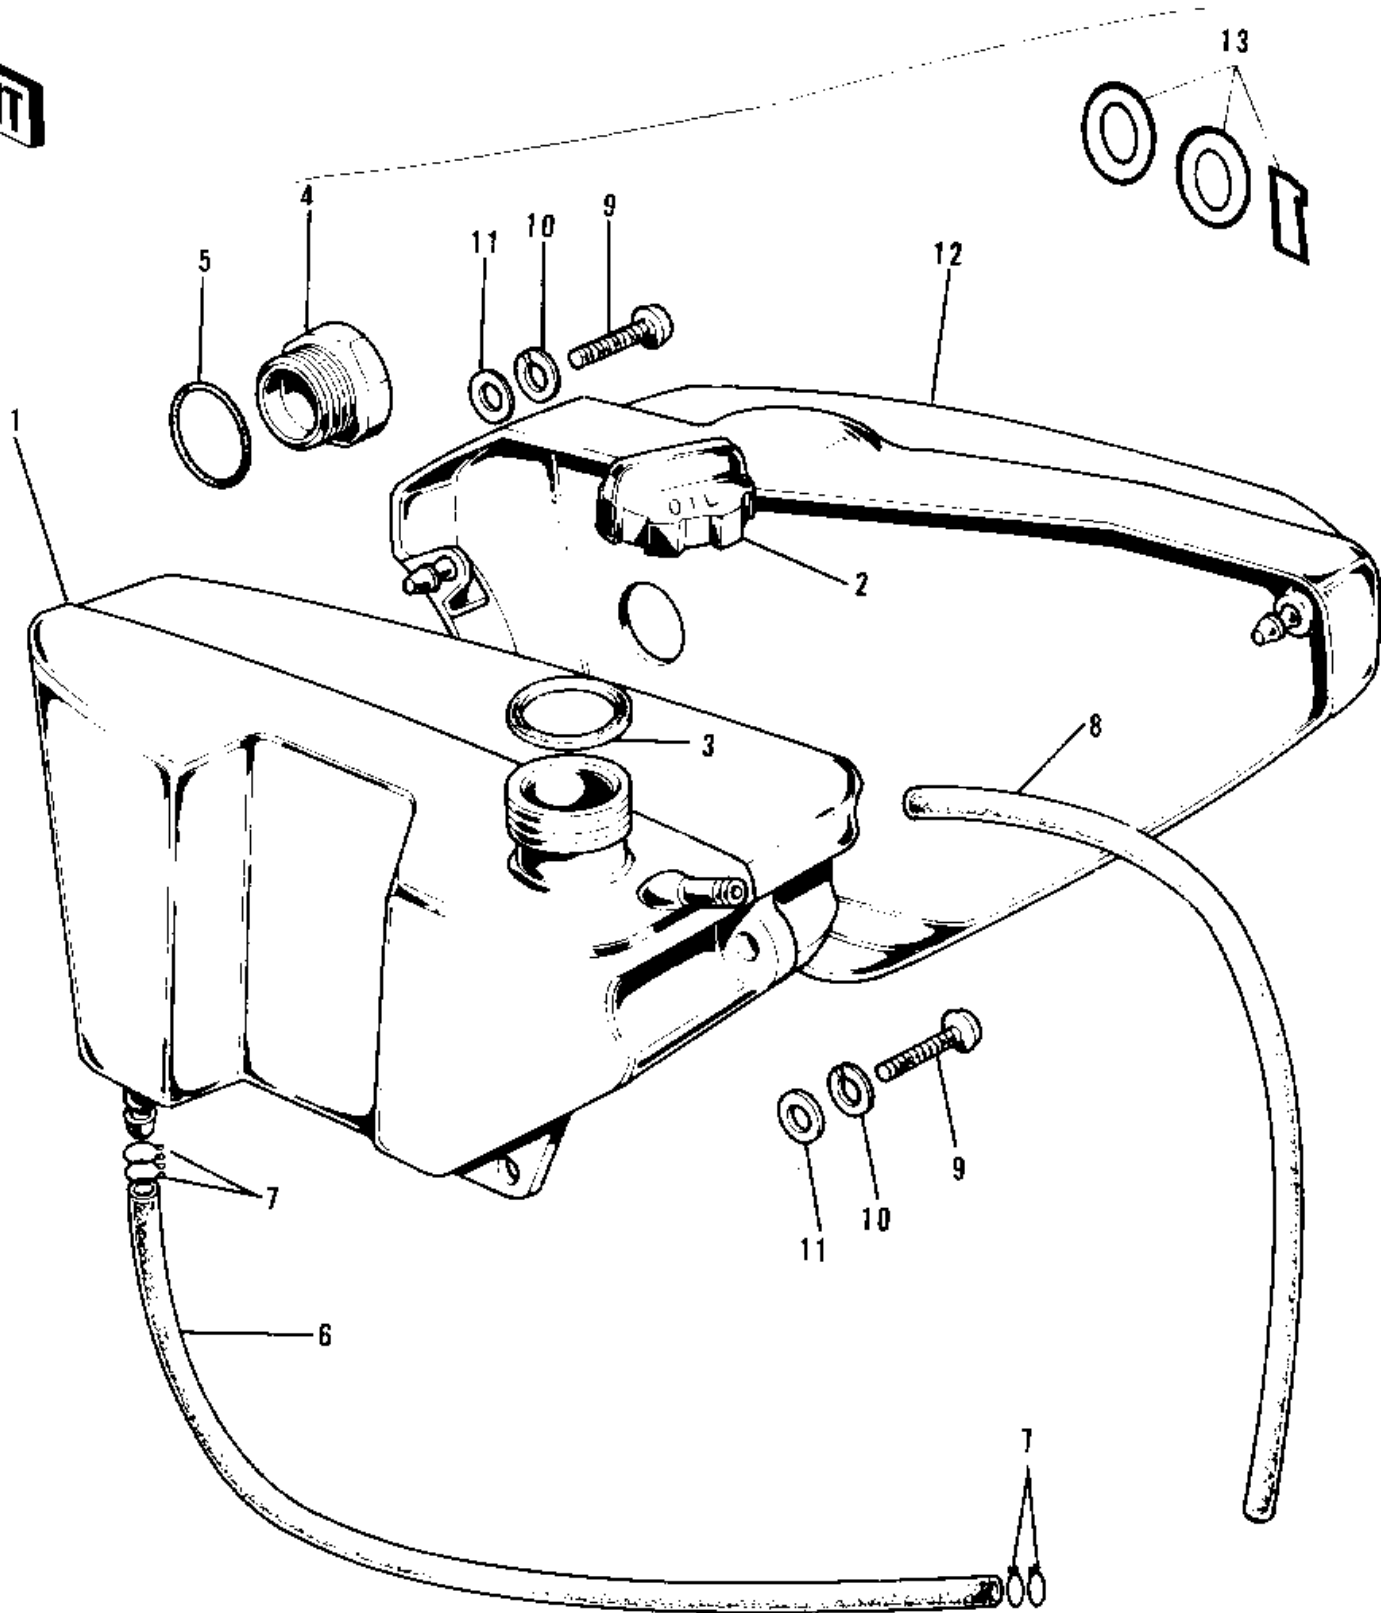

1973 G5-A PARTS DIAGRAM

SIDE COVER/OIL TANK ('72-'73 G5-A)

1973 G5-A PARTS LIST

SIDE COVER/OIL TANK ('72-'73 G5-A)

ITEM NAME	PART NUMBER	QUANTITY
TANK-OIL (Ref # 1)	52001-029	
CAP-OIL TANK (Ref # 2)	52003-019	
GASKET-OIL TANK CAP (Ref # 3)	92065-085	
GUAGE-OIL LEVEL (Ref # 4)	52015-002	
"O" RING,20MM (Ref # 5)	92055-051	
PIPE-FUEL (Ref # 6)	92059-073	
CLAMP FUEL PIPE (Ref # 7)	92037-010	
TUBE-VINYL,5X280 (Ref # 8)	700Q05280	
SCREW PAN HEAD 6X20 (Ref # 9)	220B0620	
WASHER SPRING 6MM (Ref # 10)	461F0600	
WASHER 6.5X20X1.6T (Ref # 11)	92022-125	
COVER,RH SIDE,YELLOW (Ref # 12)	36007-027-74	
COVER-R.H SIDE,BLACK (Ref # 12)	36007-027-21	
EMBLEM-OIL TANK (Ref # 13)	56018-111	
EMBLEM-OIL TANK (Ref # 13)	56018-127	