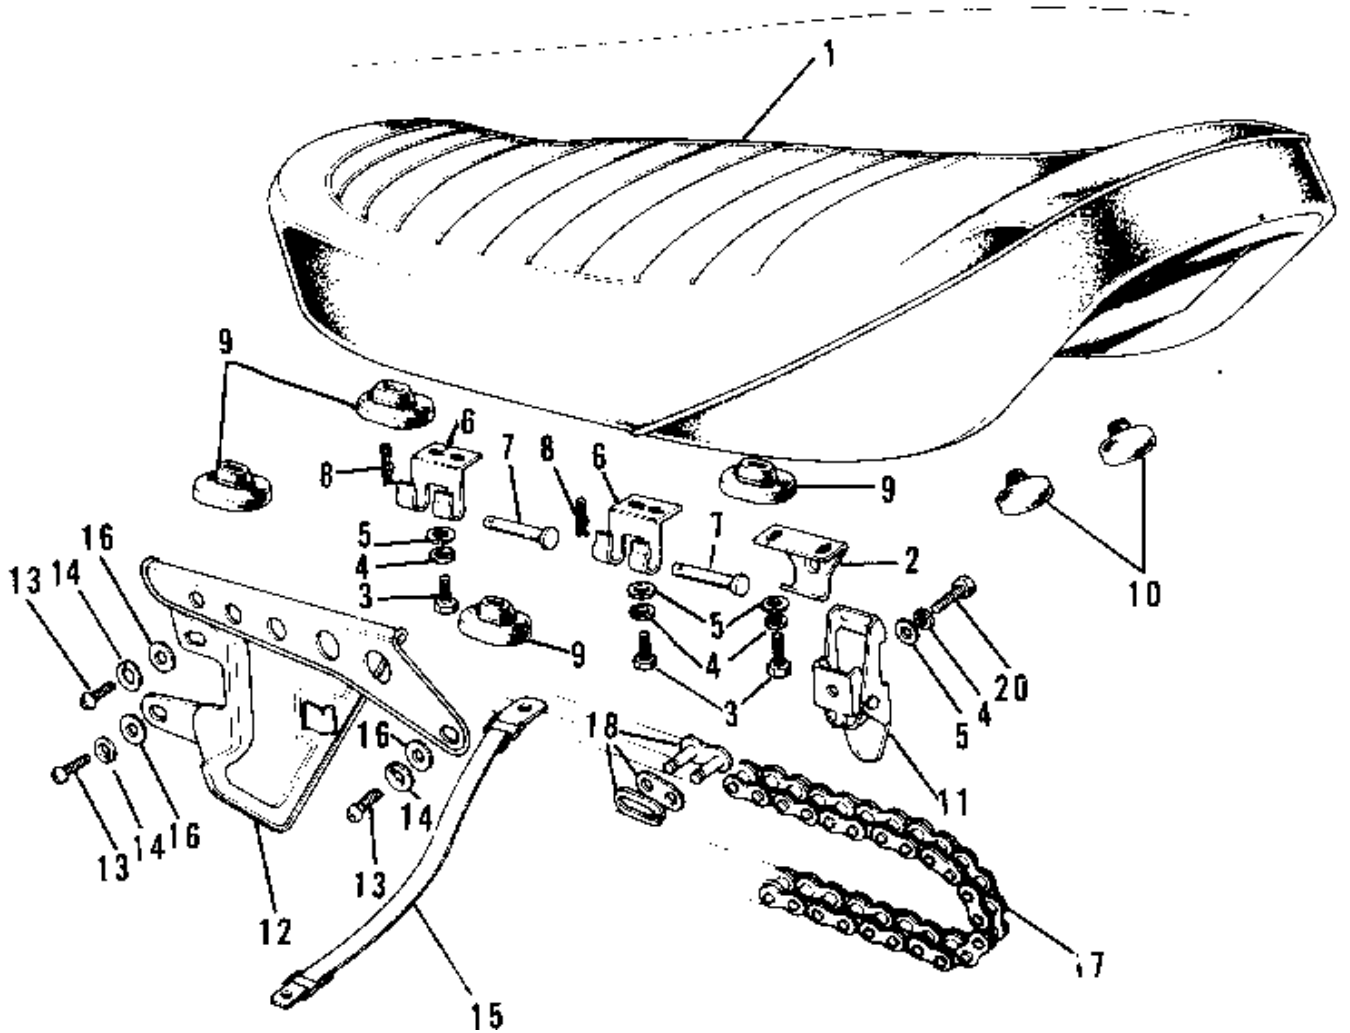

1972 G5 PARTS DIAGRAM

SEAT/CHAIN COVER/CHAIN (72-'73 G5-A)

1972 G5 PARTS LIST

SEAT/CHAIN COVER/CHAIN ('72-'73 G5-A)

ITEM NAME	PART NUMBER	QUANTITY
SEAT ASSY-DUAL (Ref # 1~10)	53002-034	1
SEAT ASSY-DUAL (Ref # 1~10)	53002-039	1
HOOK (Ref # 2)	53008-013	1
BOLT-UPSET,6X12 (Ref # 3)	112G0612	6
BOLT-UPSET,6X12 (Ref # 3)	112G0612	AL
WASHER SPRING 6MM (Ref # 4)	461F0600	7
WASHER PLAIN 6MM (Ref # 5)	411B0600	7
HINGE,BLACK (Ref # 6)	53009-017-10	2
PIN (Ref # 7)	53011-002	2
COTTER PIN (Ref # 8)	92041-003	2
DAMPER RUBB DUAL SEAT (Ref # 9)	92075-023	4
DAMPER RUBBER (Ref # 10)	92075-099	2
HOOK ASSY (Ref # 11)	53045-002	1
CASE-CHAIN,FR BLACK (Ref # 12)	36014-043-21	1
SCREW PAN HEAD 6X12 (Ref # 13)	220B0612	3
WASHER SPRING 6MM (Ref # 14)	461F0600	3
BAND-SEAT STOPPER (Ref # 15)	92072-038	1
WASHER PLAIN 6MM (Ref # 16)	411B0600	3
UNAVAILABLE IN PRICE BOOK (Ref # 17,18)	695W43110	1
JOINT-CHAIN (Ref # 18)	92058-1014	1
BOLT-UPSET,6X16 (Ref # 20)	112G0616	1