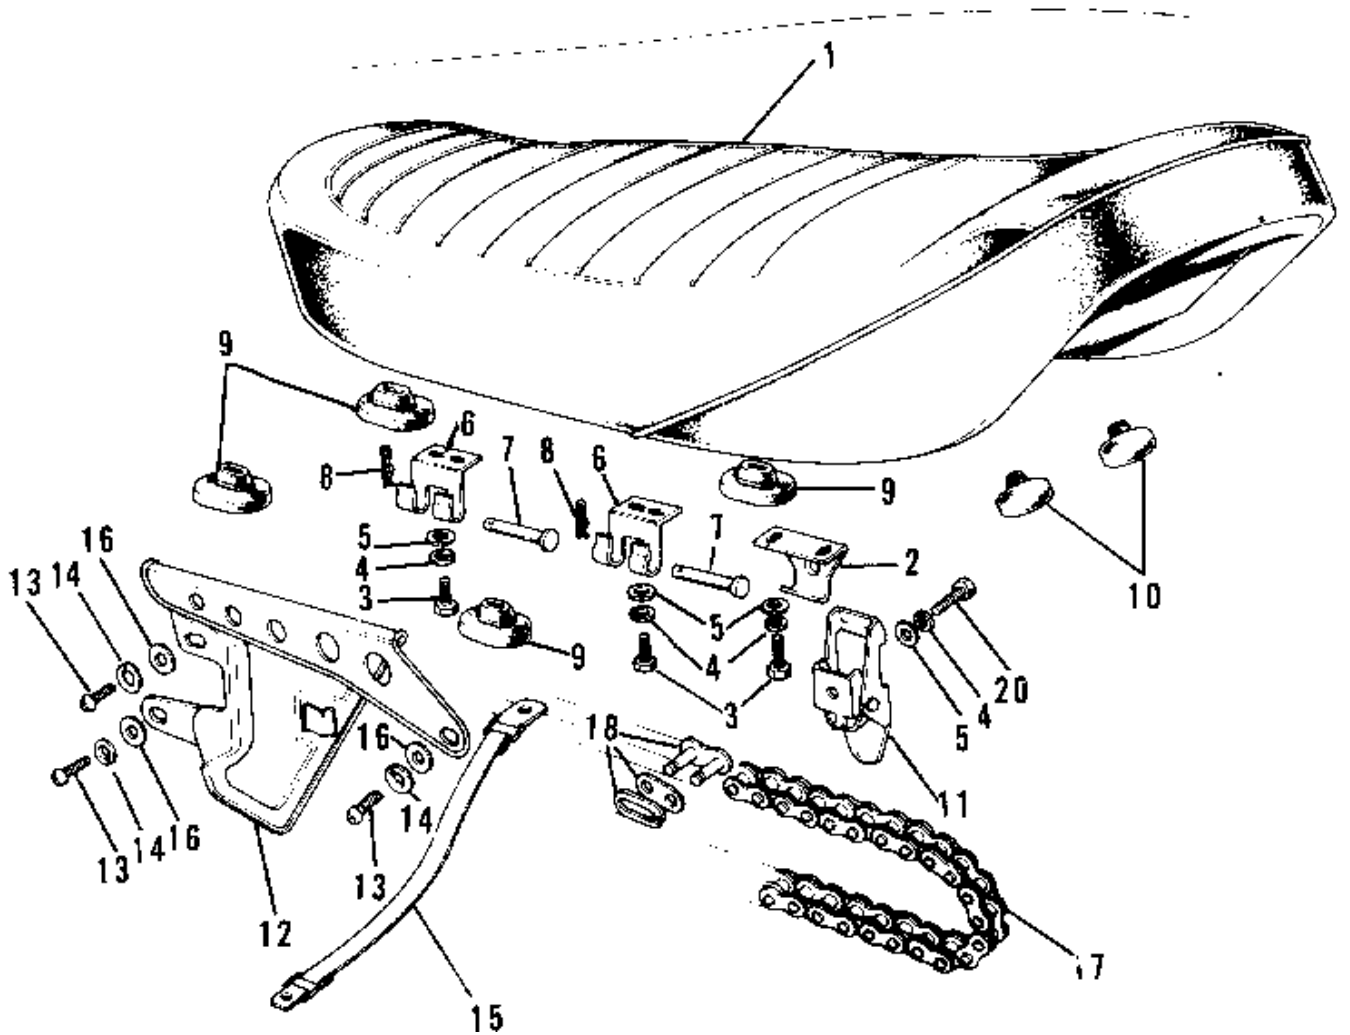

1973 G5-A PARTS DIAGRAM

SEAT/CHAIN COVER/CHAIN (72-'73 G5-A)

1973 G5-A PARTS LIST

SEAT/CHAIN COVER/CHAIN ('72-'73 G5-A)

ITEM NAME	PART NUMBER	QUANTITY
SEAT ASSY-DUAL (Ref # 1~10)	53002-034	
SEAT ASSY-DUAL (Ref # 1~10)	53002-039	
HOOK (Ref # 2)	53008-013	
BOLT-UPSET,6X12 (Ref # 3)	112G0612	
BOLT-UPSET,6X12 (Ref # 3)	112G0612	
WASHER SPRING 6MM (Ref # 4)	461F0600	
WASHER PLAIN 6MM (Ref # 5)	411B0600	
HINGE,BLACK (Ref # 6)	53009-017-10	
PIN (Ref # 7)	53011-002	
COTTER PIN (Ref # 8)	92041-003	
DAMPER RUBB DUAL SEAT (Ref # 9)	92075-023	
DAMPER RUBBER (Ref # 10)	92075-099	
HOOK ASSY (Ref # 11)	53045-002	
CASE-CHAIN,FR BLACK (Ref # 12)	36014-043-21	
SCREW PAN HEAD 6X12 (Ref # 13)	220B0612	
WASHER SPRING 6MM (Ref # 14)	461F0600	
BAND-SEAT STOPPER (Ref # 15)	92072-038	
WASHER PLAIN 6MM (Ref # 16)	411B0600	
UNAVAILABLE IN PRICE BOOK (Ref # 17,18)	695W43110	
JOINT-CHAIN (Ref # 18)	92058-1014	
BOLT-UPSET,6X16 (Ref # 20)	112G0616	