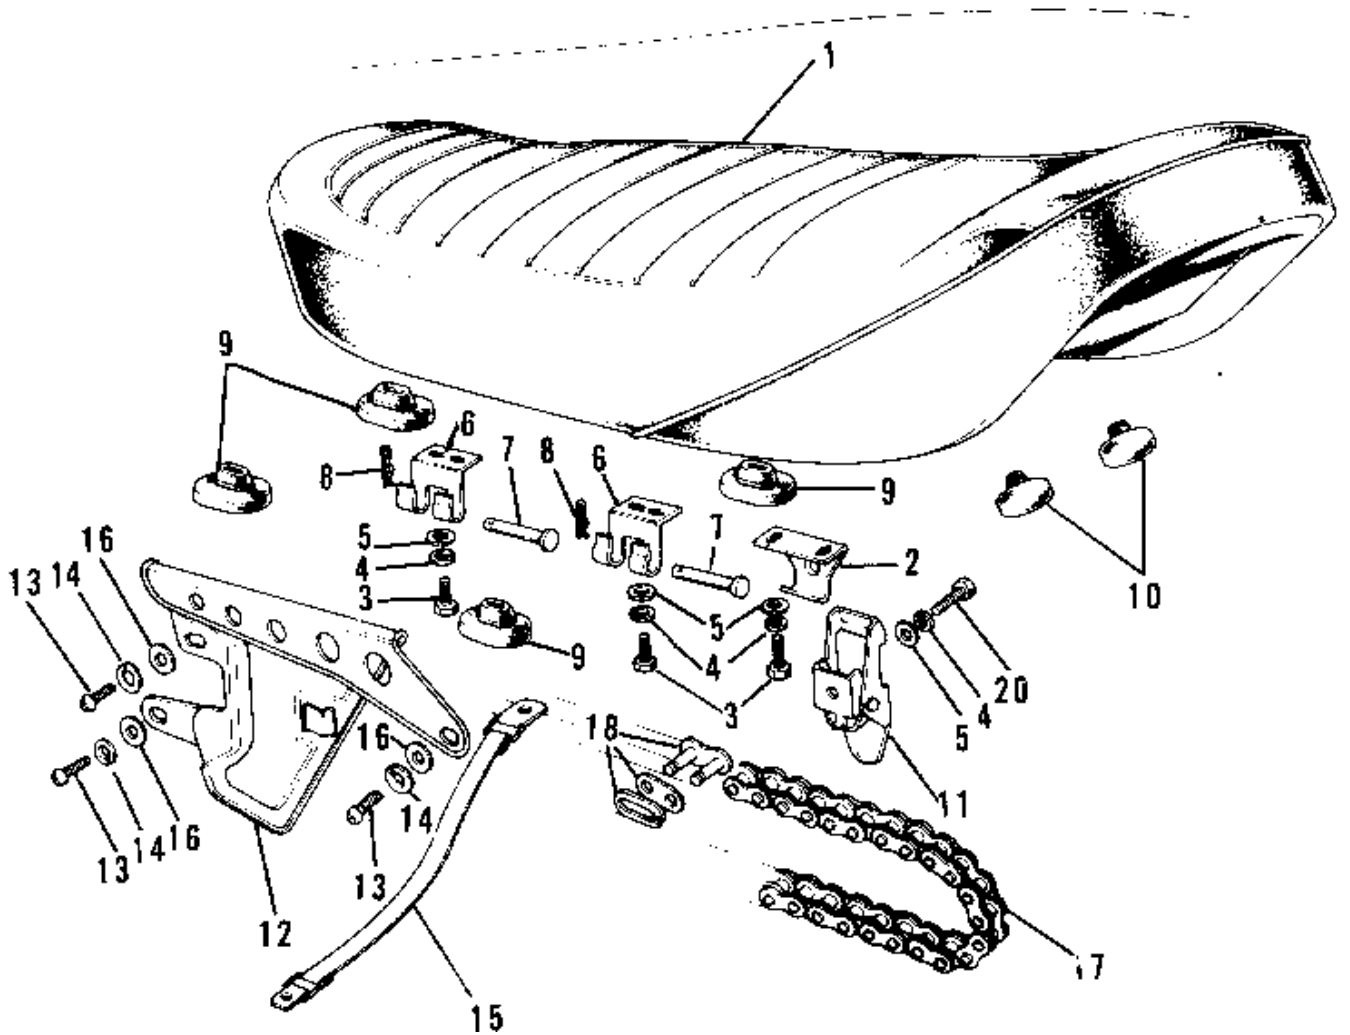

1975 G5-C PARTS DIAGRAM

SEAT/CHAIN COVER/CHAIN (72-'73 G5-A)

1975 G5-C PARTS LIST

SEAT/CHAIN COVER/CHAIN ('72-'73 G5-A)

ITEM NAME	PART NUMBER	QUANTITY
SEAT ASSY-DUAL (Ref # 1~10)	53002-034	
SEAT ASSY-DUAL (Ref # 1~10)	53002-039	
HOOK (Ref # 2)	53008-013	
BOLT-UPSET,6X12 (Ref # 3)	112G0612	
BOLT-UPSET,6X12 (Ref # 3)	112G0612	
WASHER SPRING 6MM (Ref # 4)	461F0600	
WASHER PLAIN 6MM (Ref # 5)	411B0600	
HINGE,BLACK (Ref # 6)	53009-017-10	
PIN (Ref # 7)	53011-002	
COTTER PIN (Ref # 8)	92041-003	
DAMPER RUBB DUAL SEAT (Ref # 9)	92075-023	
DAMPER RUBBER (Ref # 10)	92075-099	
HOOK ASSY (Ref # 11)	53045-002	
CASE-CHAIN,FR BLACK (Ref # 12)	36014-043-21	
SCREW PAN HEAD 6X12 (Ref # 13)	220B0612	
WASHER SPRING 6MM (Ref # 14)	461F0600	
BAND-SEAT STOPPER (Ref # 15)	92072-038	
WASHER PLAIN 6MM (Ref # 16)	411B0600	
UNAVAILABLE IN PRICE BOOK (Ref # 17,18)	695W43110	
JOINT-CHAIN (Ref # 18)	92058-1014	
BOLT-UPSET,6X16 (Ref # 20)	112G0616	