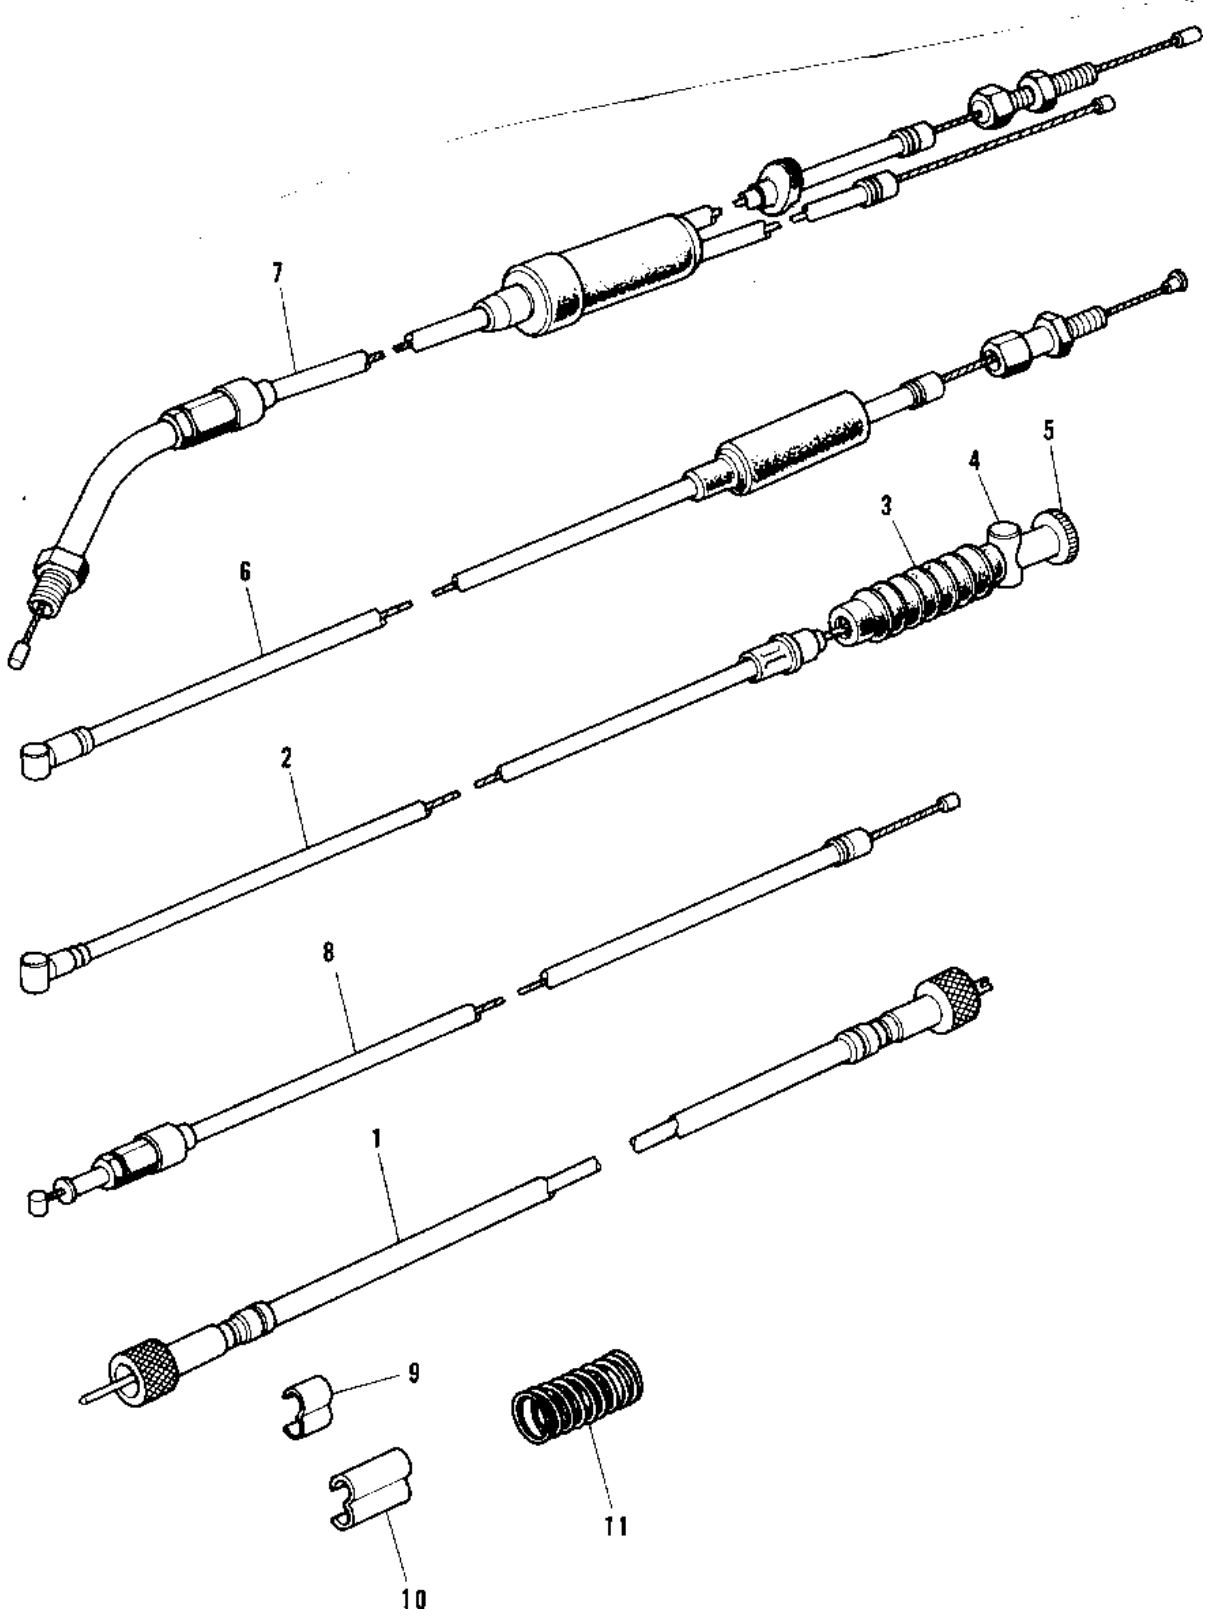

1972 G5 PARTS DIAGRAM

CABLES (72-'73 G5-A)

1972 G5 PARTS LIST

CABLES ('72-'73 G5-A)

ITEM NAME	PART NUMBER	QUANTITY
CABLE,SPEEDOMETER (Ref # 1)	54001-039	1
CABLE-FRONT BRAKE (Ref # 2~5)	54005-067	1
DUST COVER-BRKE CABLE (Ref # 3)	54009-008	1
JOINT-BRAKE ROD (Ref # 4)	92043-082	1
NUT-BRAKE ROD ADJUST (Ref # 5)	92015-052	1
CABLE-CLUTCH (Ref # 6)	54011-047	1
CABLE-CONTROL (Ref # 7)	54012-078	1
CABLE-STARTER (Ref # 8)	54017-047	1
CLAMP-CABLE (Ref # 9)	92037-069	1
CLAMP-CABLE (Ref # 10)	92037-069	2
SPRING-CABLE (Ref # 11)	54025-003	1