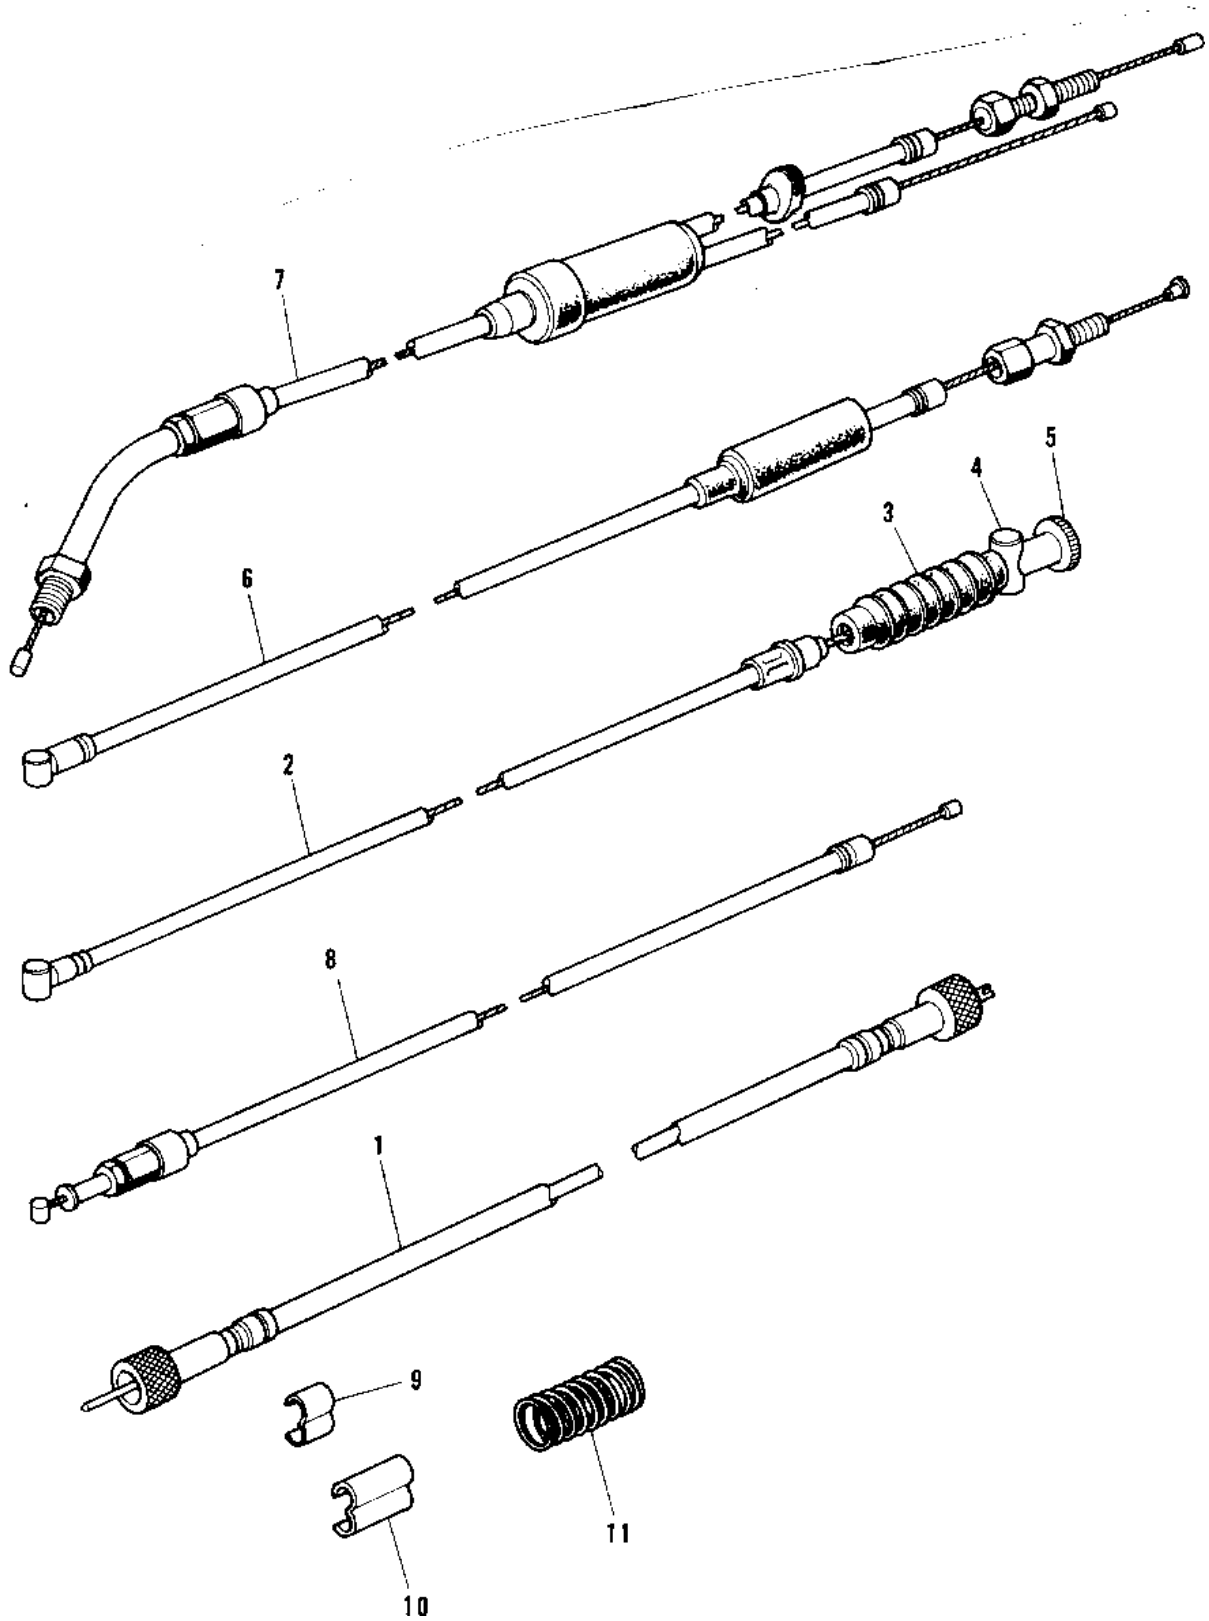

1973 G5-A PARTS DIAGRAM

CABLES (72-'73 G5-A)

1973 G5-A PARTS LIST

CABLES ('72-'73 G5-A)

ITEM NAME	PART NUMBER	QUANTITY
CABLE,SPEEDOMETER (Ref # 1)	54001-039	
CABLE-FRONT BRAKE (Ref # 2~5)	54005-067	
DUST COVER-BRKE CABLE (Ref # 3)	54009-008	
JOINT-BRAKE ROD (Ref # 4)	92043-082	
NUT-BRAKE ROD ADJUST (Ref # 5)	92015-052	
CABLE-CLUTCH (Ref # 6)	54011-047	
CABLE-CONTROL (Ref # 7)	54012-078	
CABLE-STARTER (Ref # 8)	54017-047	
CLAMP-CABLE (Ref # 9)	92037-069	
CLAMP-CABLE (Ref # 10)	92037-069	
SPRING-CABLE (Ref # 11)	54025-003	