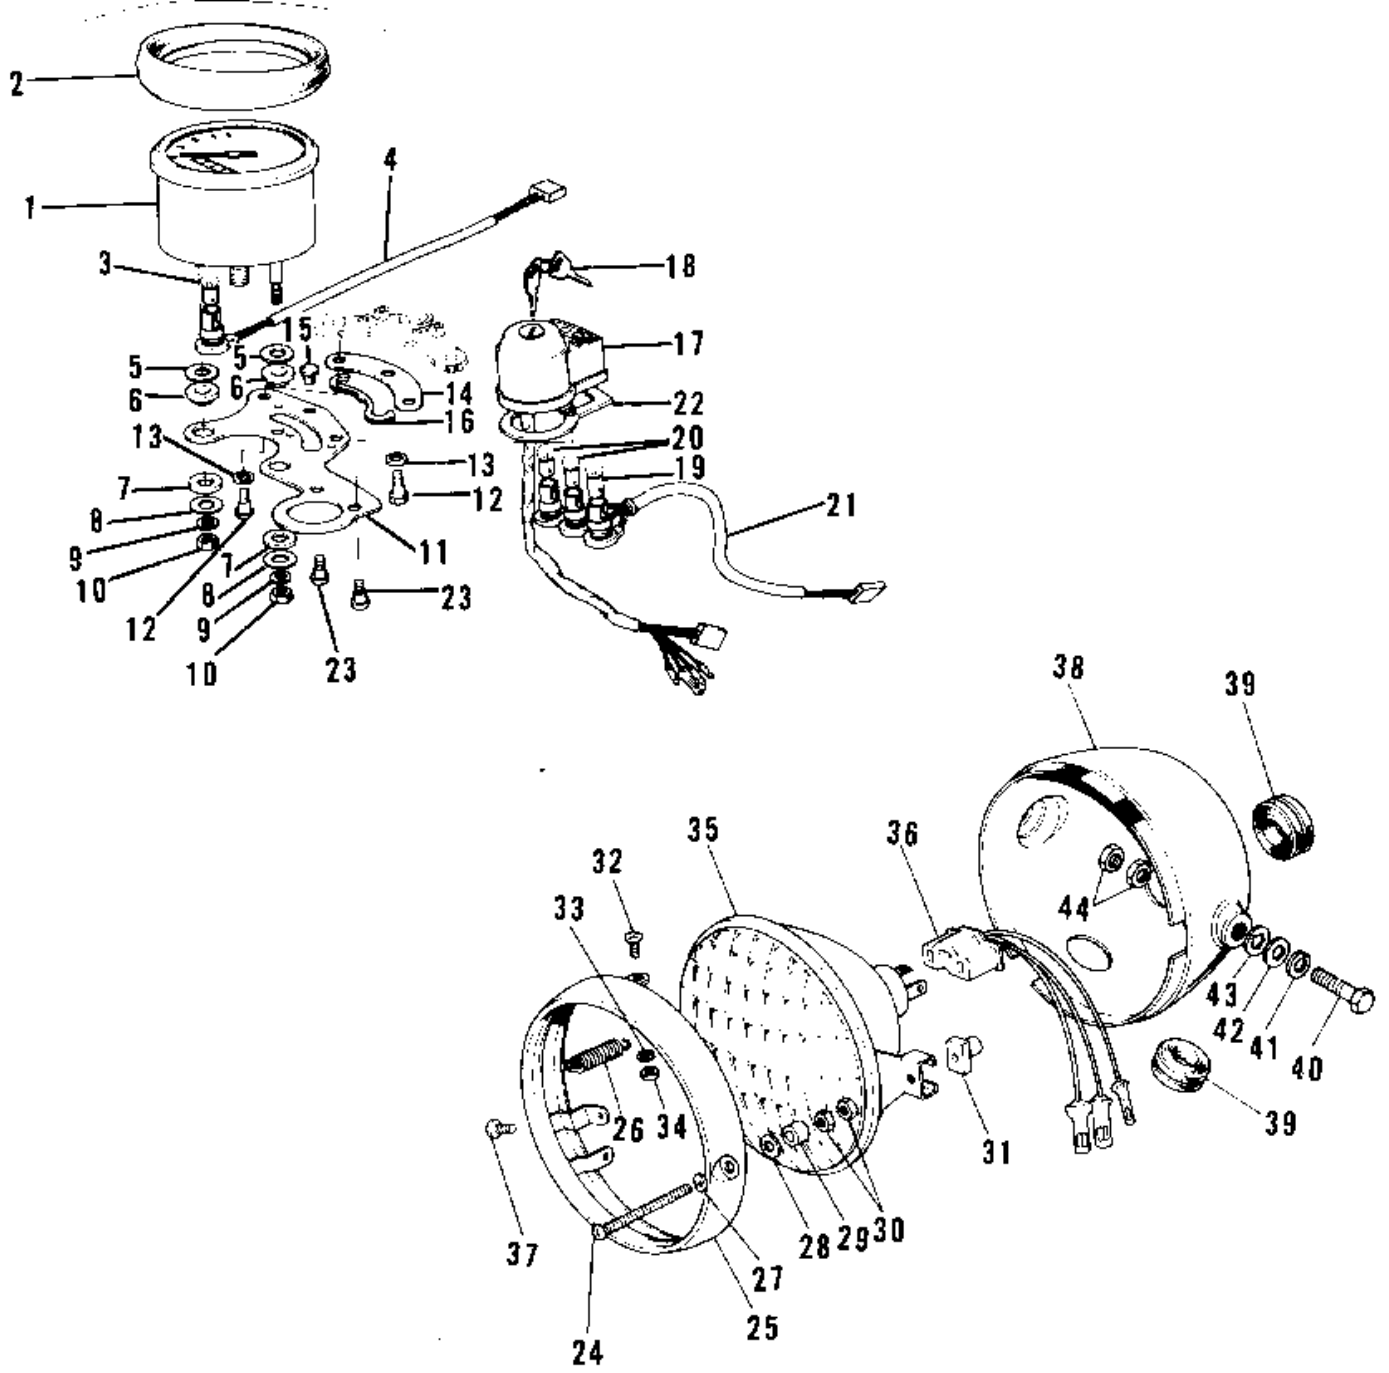

1974 G5-B PARTS DIAGRAM

METERS/HEADLIGHT ('72-'73 G5-A)

**Kawasaki**

Let the good times roll®

1974 G5-B PARTS LIST

METERS/HEADLIGHT ('72-'73 G5-A)

ITEM NAME	PART NUMBER	QUANTITY
SPEEDOMETER ASSY,MPH (Ref # 1~4)	25001-051	
SPEEDOMETER ASSY,MPH (Ref # 1~4)	25001-051	
COVER-SPEEDOMETER (Ref # 2)	25012-003	
BULB-6V 3W (Ref # 3)	92069-053	
SOCKET-SPEEDOMETER (Ref # 4)	25011-022	
WASHER PLAIN 8MM (Ref # 5)	411B0800	
DAMPER RUBBER (Ref # 6)	92075-065	
DAMPER RUBBER (Ref # 7)	92075-066	
WASHER PL 5.5X20X1.2 (Ref # 8)	92022-104	
WASHER SPRING 5MM (Ref # 9)	461F0500	
NUT,5MM (Ref # 10)	311B0500	
BRACKET-SPEEDOMETER (Ref # 11)	25008-016	
BOLT-HEX HEAD,6MM (Ref # 12)	92003-069	
WASHER PLAIN 8MM (Ref # 13)	410B0800	
DAMPER RUBBER-BRACKET (Ref # 14)	25019-007	
DAMPER RUBB SPEEDMETR (Ref # 15)	92075-035	
SHOCK DAMPER (Ref # 16)	25019-009	
SWITCH ASSY,IGNITION (Ref # 17,18)	27005-067	
KEY SET,#170 (Ref # 18)	27008-042-70	
KEY SET,#171 (Ref # 18)	27008-042-71	
KEY SET,#172 (Ref # 18)	27008-042-72	
KEY SET,#173 (Ref # 18)	27008-042-73	
KEY SET,#174 (Ref # 18)	27008-042-74	
BULB-6V 3W (Ref # 19)	92069-053	
BULB 6V 1.5W (Ref # 20)	92069-024	
SOCKET-IGNITION SW. (Ref # 21)	27024-001	
DAMPER RUBBER-SWITCH (Ref # 22)	27025-001	
SCREW-PAN HEAD,6MM (Ref # 23)	92011-026	
LAMP UNIT HEAD (Ref # 24~37)	23003-009	