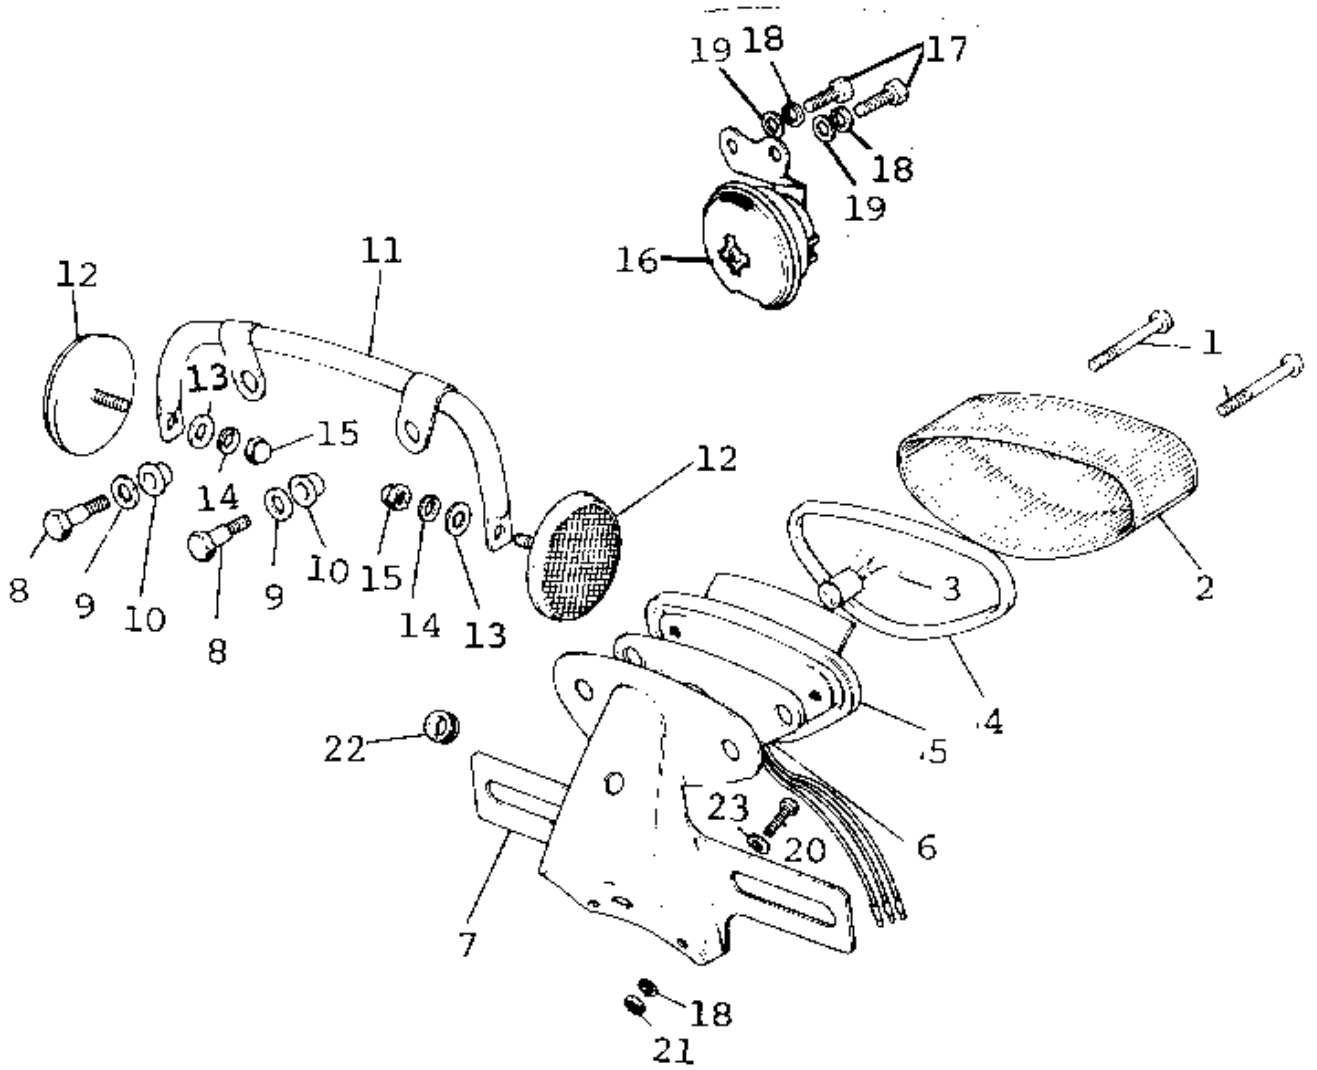

# 1972 G5 PARTS DIAGRAM

TAILLIGHT (-'72-'73 G5-A)

# 1972 G5 PARTS LIST

TAILLIGHT (-'72-'73 G5-A)

ITEM NAME	PART NUMBER	QUANTITY
LAMP ASSY-TAIL,BLACK (Ref # 1~10)	23024-013-21	1
SCREW (Ref # 1)	220R0455	4
LENS-TAIL LAMP (Ref # 2)	23026-022	1
BULB 6V 3/21CP (Ref # 3)	92069-023	1
GASKET-TAIL LAMP LENS (Ref # 4)	23028-016	1
CASE-TAIL LAMP (Ref # 5)	23027-029	1
GASKET-TAIL LAMP CASE (Ref # 6)	23028-015	1
BKT-LICENSE PLT,BLACK (Ref # 7)	23036-014-21	1
BOLT (Ref # 8)	92001-111	2
WASHER,8.5X20X1.6 (Ref # 9)	92022-1561	2
DAMPER RUBBER (Ref # 10)	92075-091	2
BRACKET-REFLECTOR (Ref # 11)	28013-002	1
REFLECTOR-REFLEX,REAR (Ref # 12)	28012-008	2
WASHER PLAIN 5MM (Ref # 13)	411B0500	2
WASHER SPRING 5MM (Ref # 14)	461F0500	2
NUT-CAP,5MM (Ref # 15)	322N0500	2
HORN (Ref # 16)	27003-059	1
BOLT-UPSET,6X12 (Ref # 17)	112G0612	2
BOLT-UPSET,6X12 (Ref # 17)	112G0612	AL
WASHER SPRING 6MM (Ref # 18)	461F0600	5
WASHER PLAIN 6MM (Ref # 19)	411B0600	2
BOLT-UPSET 6X14 (Ref # 20)	112B0614	3
BOLT-UPSET 6X14 (Ref # 20)	112B0614	AL
NUT 6MM (Ref # 21)	311B0600	3
GROMMET HARNESS 10MM (Ref # 22)	92071-019	1
WASHER 6.5X20X1.6T (Ref # 23)	92022-125	3