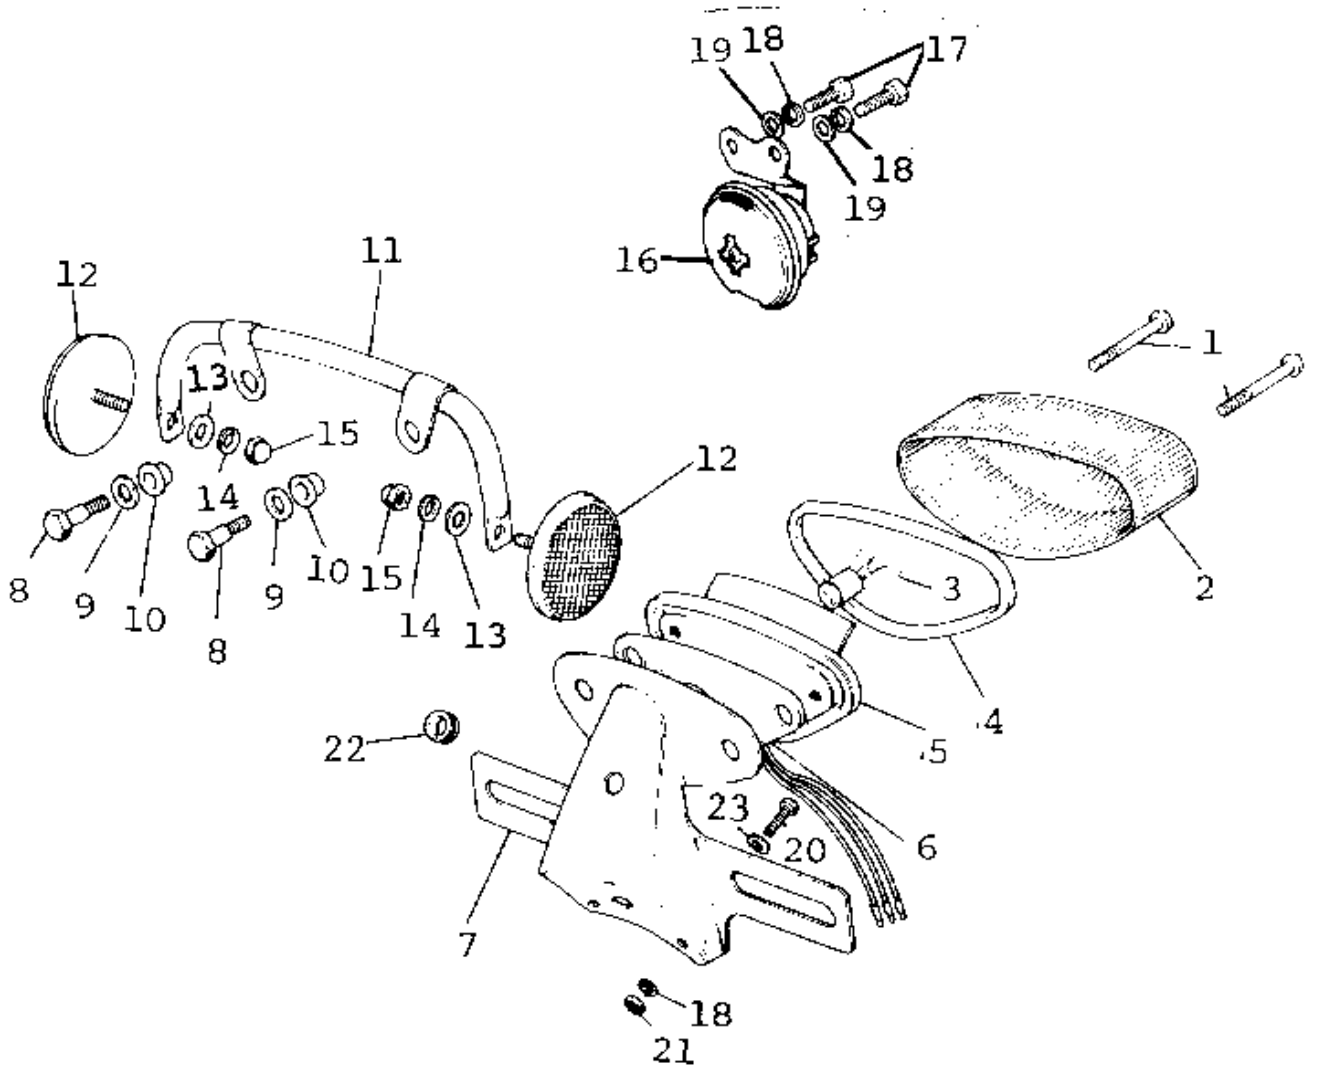

1973 G5-A PARTS DIAGRAM

TAILLIGHT (-'72-'73 G5-A)

1973 G5-A PARTS LIST

TAILLIGHT (-'72-'73 G5-A)

ITEM NAME	PART NUMBER	QUANTITY
LAMP ASSY-TAIL,BLACK (Ref # 1~10)	23024-013-21	
SCREW (Ref # 1)	220R0455	
LENS-TAIL LAMP (Ref # 2)	23026-022	
BULB 6V 3/21CP (Ref # 3)	92069-023	
GASKET-TAIL LAMP LENS (Ref # 4)	23028-016	
CASE-TAIL LAMP (Ref # 5)	23027-029	
GASKET-TAIL LAMP CASE (Ref # 6)	23028-015	
BKT-LICENSE PLT,BLACK (Ref # 7)	23036-014-21	
BOLT (Ref # 8)	92001-111	
WASHER,8.5X20X1.6 (Ref # 9)	92022-1561	
DAMPER RUBBER (Ref # 10)	92075-091	
BRACKET-REFLECTOR (Ref # 11)	28013-002	
REFLECTOR-REFLEX,REAR (Ref # 12)	28012-008	
WASHER PLAIN 5MM (Ref # 13)	411B0500	
WASHER SPRING 5MM (Ref # 14)	461F0500	
NUT-CAP,5MM (Ref # 15)	322N0500	
HORN (Ref # 16)	27003-059	
BOLT-UPSET,6X12 (Ref # 17)	112G0612	
BOLT-UPSET,6X12 (Ref # 17)	112G0612	
WASHER SPRING 6MM (Ref # 18)	461F0600	
WASHER PLAIN 6MM (Ref # 19)	411B0600	
BOLT-UPSET 6X14 (Ref # 20)	112B0614	
BOLT-UPSET 6X14 (Ref # 20)	112B0614	
NUT 6MM (Ref # 21)	311B0600	
GROMMET HARNESS 10MM (Ref # 22)	92071-019	
WASHER 6.5X20X1.6T (Ref # 23)	92022-125	