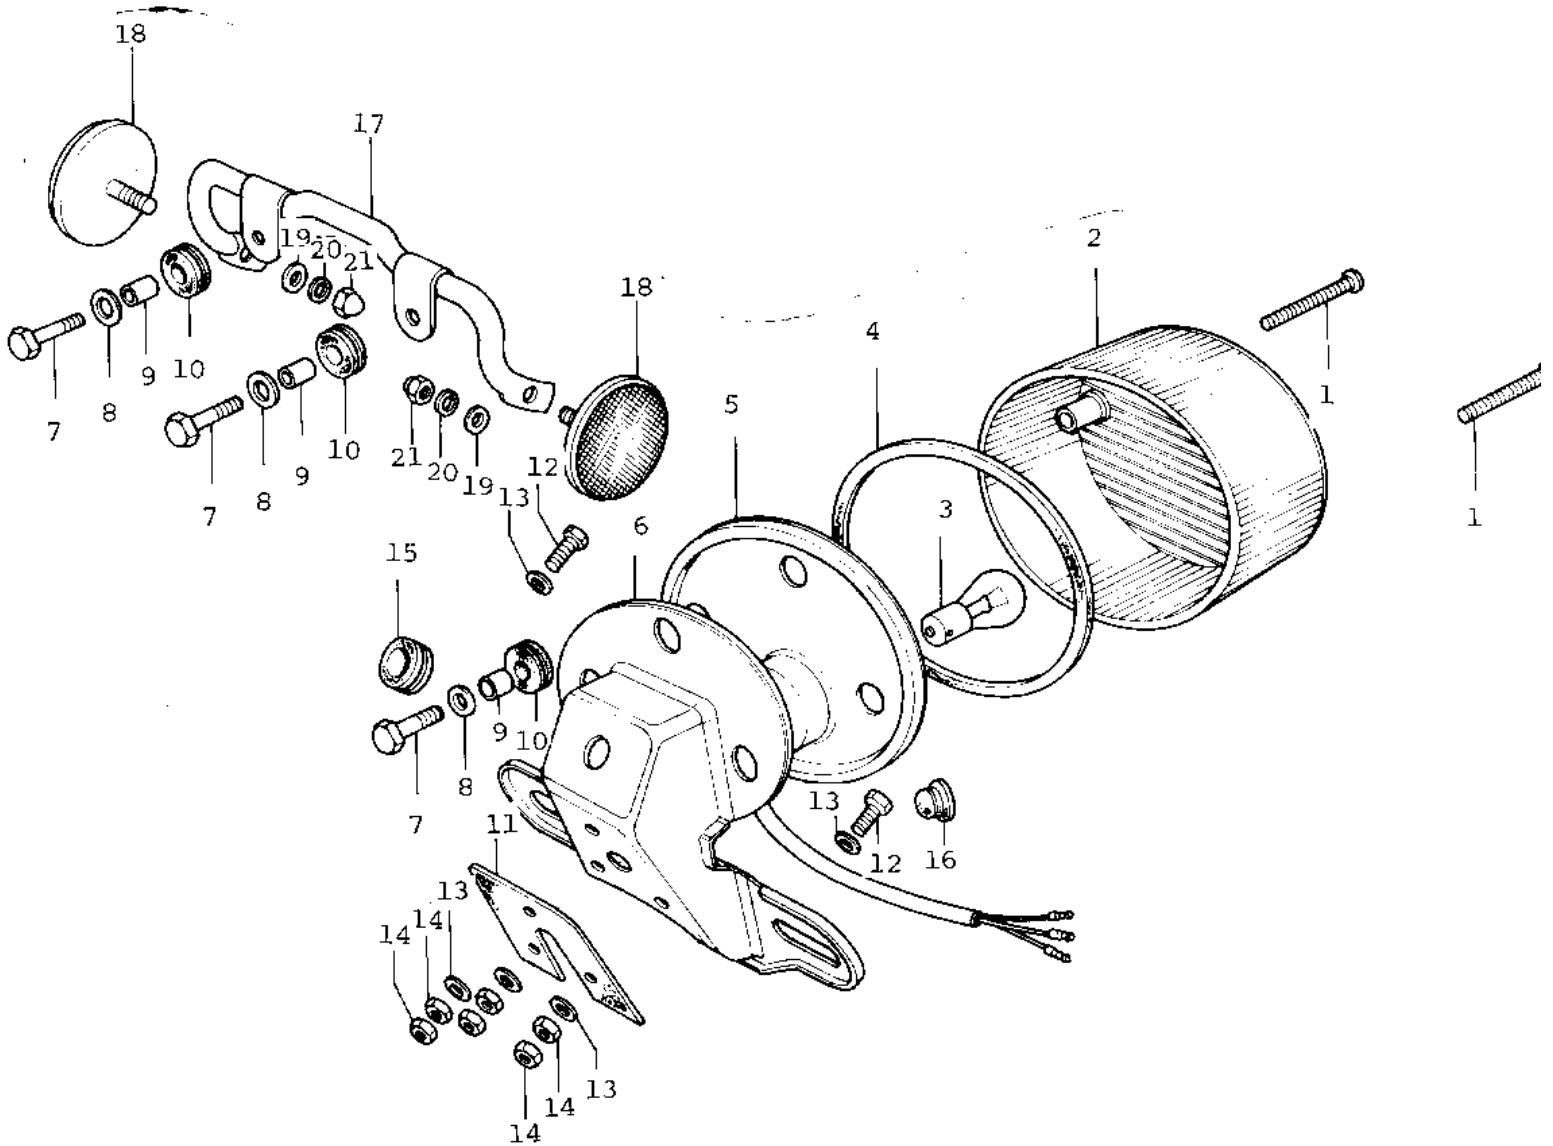

1972 G5 PARTS DIAGRAM

TAILLIGHT (G5-A)

1972 G5 PARTS LIST

TAILLIGHT (G5-A)

ITEM NAME	PART NUMBER	QUANTITY
LAMP ASSY, TAIL, BLACK (Ref # 1~10)	23024-069-21	1
SCREW-PAN HEAD, 4X35 (Ref # 1)	220E0435A	2
LENS-TAIL LAMP (Ref # 2)	23026-023	1
BULB, 6V 17/5.3W (Ref # 3)	92069-028	1
GASKET-TAIL LAMP LENS (Ref # 4)	23028-018	1
CASE, TAIL LAMP (Ref # 5)	23027-030	1
BKT-LICENSE PLT. BLACK (Ref # 6)	23036-019-21	1
BOLT-UPSET, 6X20 (Ref # 7)	112G0620	3
BOLT-UPSET, 6X20 (Ref # 7)	112G0620	AL
WASHER 6.5X20X1.6T (Ref # 8)	92022-125	3
COLLAR, 6.8X10X8.5 (Ref # 9)	92027-129	3
DAMPER RUBBER (Ref # 10)	92075-076	3
DAMPER-TAIL LAMP SHCK (Ref # 11)	35039-005	1
BOLT-UPSET (Ref # 12)	112G0630	3
BOLT-UPSET (Ref # 12)	112G0630	AL
WASHER 6.5X20X1.6T (Ref # 13)	92022-125	6
NUT 6MM (Ref # 14)	312B0600	6
GROMMET HARNESS 10MM (Ref # 15)	92071-019	1
PLUG REAR FENDER RUBB (Ref # 16)	92074-006	1
BRACKET-REFLECTOR (Ref # 17)	28013-005	1
REFLECTOR, REFLEX, REAR (Ref # 18)	28012-009	2
WASHER PLAIN 5MM (Ref # 19)	411B0500	2
WASHER SPRING 5MM (Ref # 20)	461F0500	2
NUT-CAP, 5MM (Ref # 21)	322N0500	2