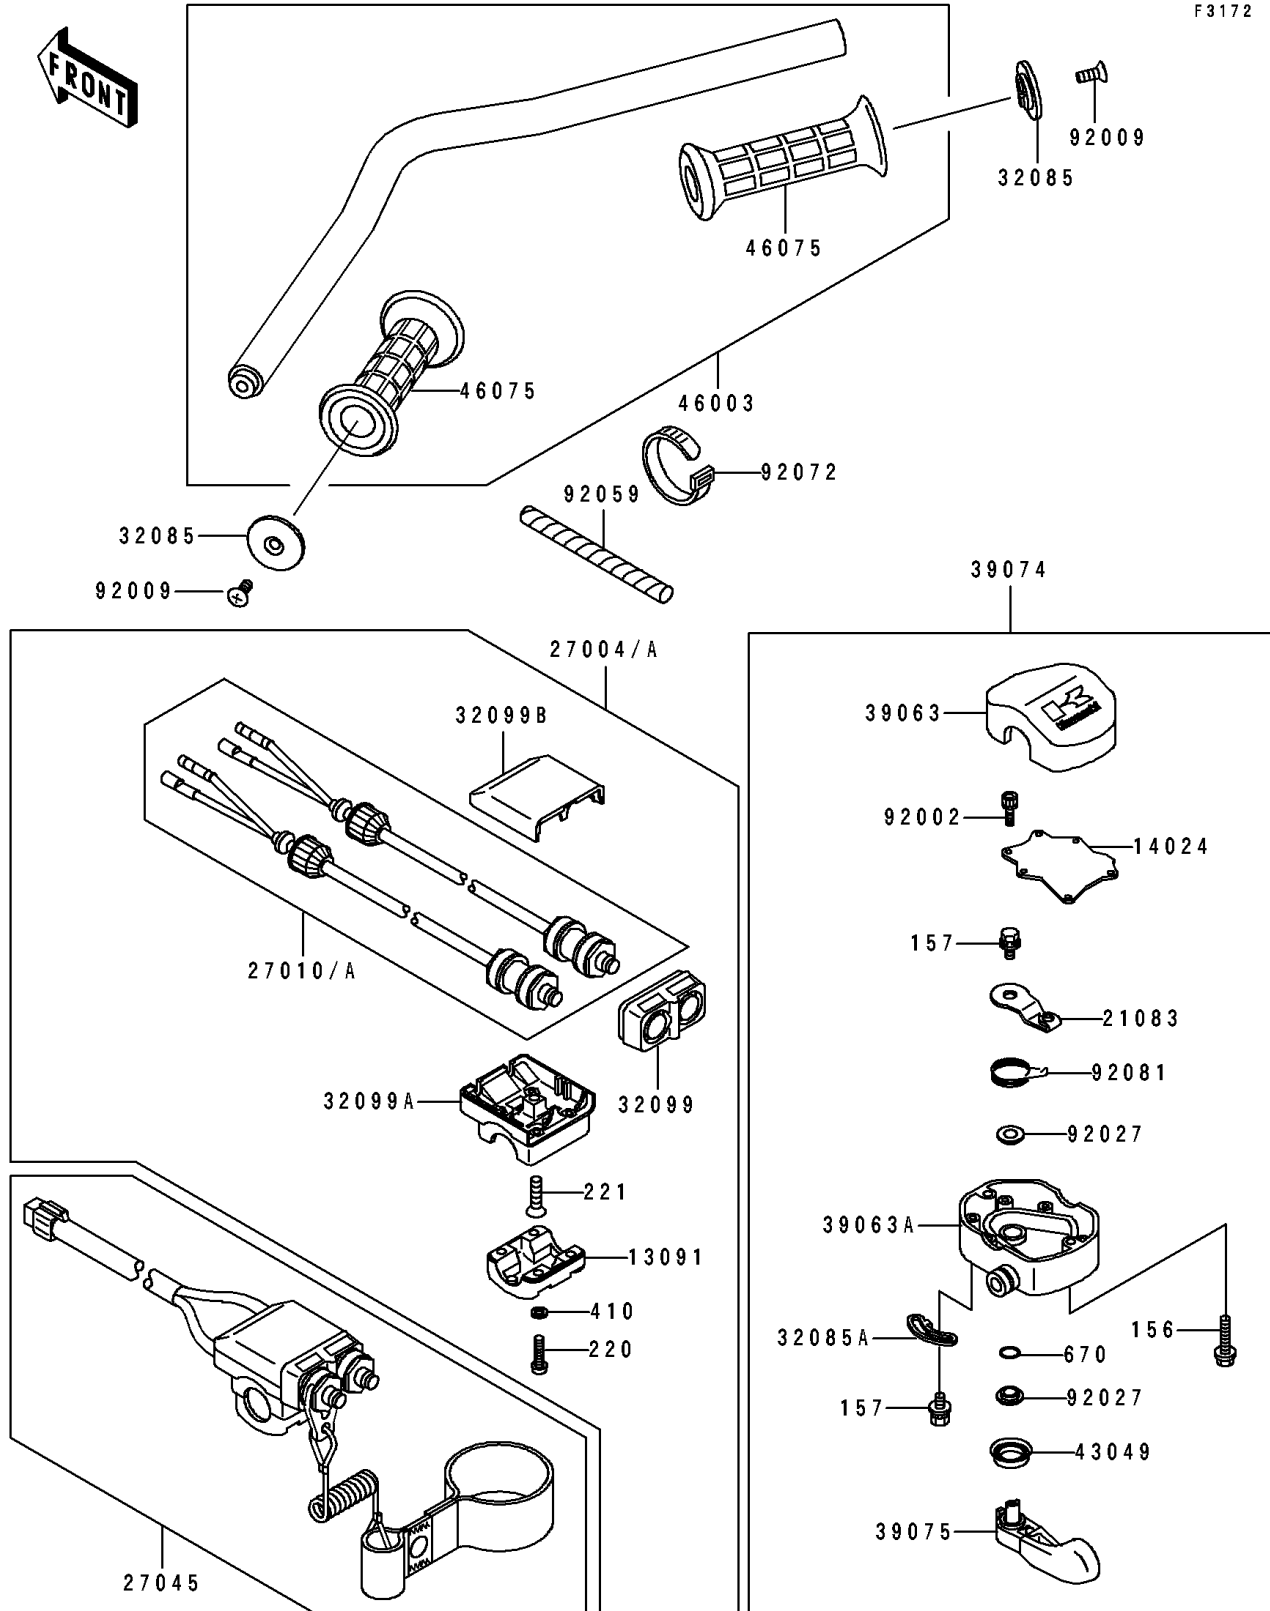

1991 550 SX PARTS DIAGRAM

Handlebar

F3172

1991 550 SX PARTS LIST

Handlebar

ITEM NAME	PART NUMBER	QUANTITY
HOLDER,SWITCH (Ref # 13091)	13091-3726	1
COVER,THROTTLE LEVER (Ref # 14024)	14024-3701	1
ARM,THROTTLE LEVER (Ref # 21083)	21083-3701	1
SWITCH-ASSY (Ref # 27004)	27004-3002	1
SWITCH,STOP&START (Ref # 27010)	27010-3708	1
STOPPER (Ref # 32085)	32085-3705	2
STOPPER (Ref # 32085A)	32085-3709	1
CASE,FR,SWITCH (Ref # 32099)	32099-3724	1
CASE,LWR,SWITCH (Ref # 32099A)	32099-3725	1
CASE,UPP,SWITCH (Ref # 32099B)	32099-3726	1
HOUSING-CONTROL,UPP (Ref # 39063)	39063-3703	1
HOUSING-CONTROL,LWR (Ref # 39063A)	39063-3707	1
LEVER-ASSY-THROTTLE (Ref # 39074)	39074-3711	1
LEVER-THROTTLE (Ref # 39075)	39075-3704	1
PACKING,THROTTLE LEVER (Ref # 43049)	43049-3701	1
HANDLE (Ref # 46003)	46003-3713	1
GRIP,HANDLEBAR (Ref # 46075)	46075-3713	2
BOLT,SOCKET,3X10 (Ref # 92002)	92002-3751	6
SCREW,6X16 (Ref # 92009)	92009-3703	2
COLLAR,THROTTLE LEVER (Ref # 92027)	92027-3704	2
TUBE,SPIRAL (Ref # 92059)	92059-3010	2
SPRING,THROTTLE LEVER RETURN (Ref # 92081)	92081-3702	1
BOLT-WP,5X25 (Ref # 156)	156R0525	2
BOLT-WSP,5X12 (Ref # 157)	157R0512	2
SCREW-PAN-CROS,5X20 (Ref # 220)	220R0520	4
SCREW-CSK-CROS,6X25 (Ref # 221)	221R0625	1
W-PLAIN-S,5MM (Ref # 410)	410S0500	4
O RING,8MM (Ref # 670)	670B1508	1