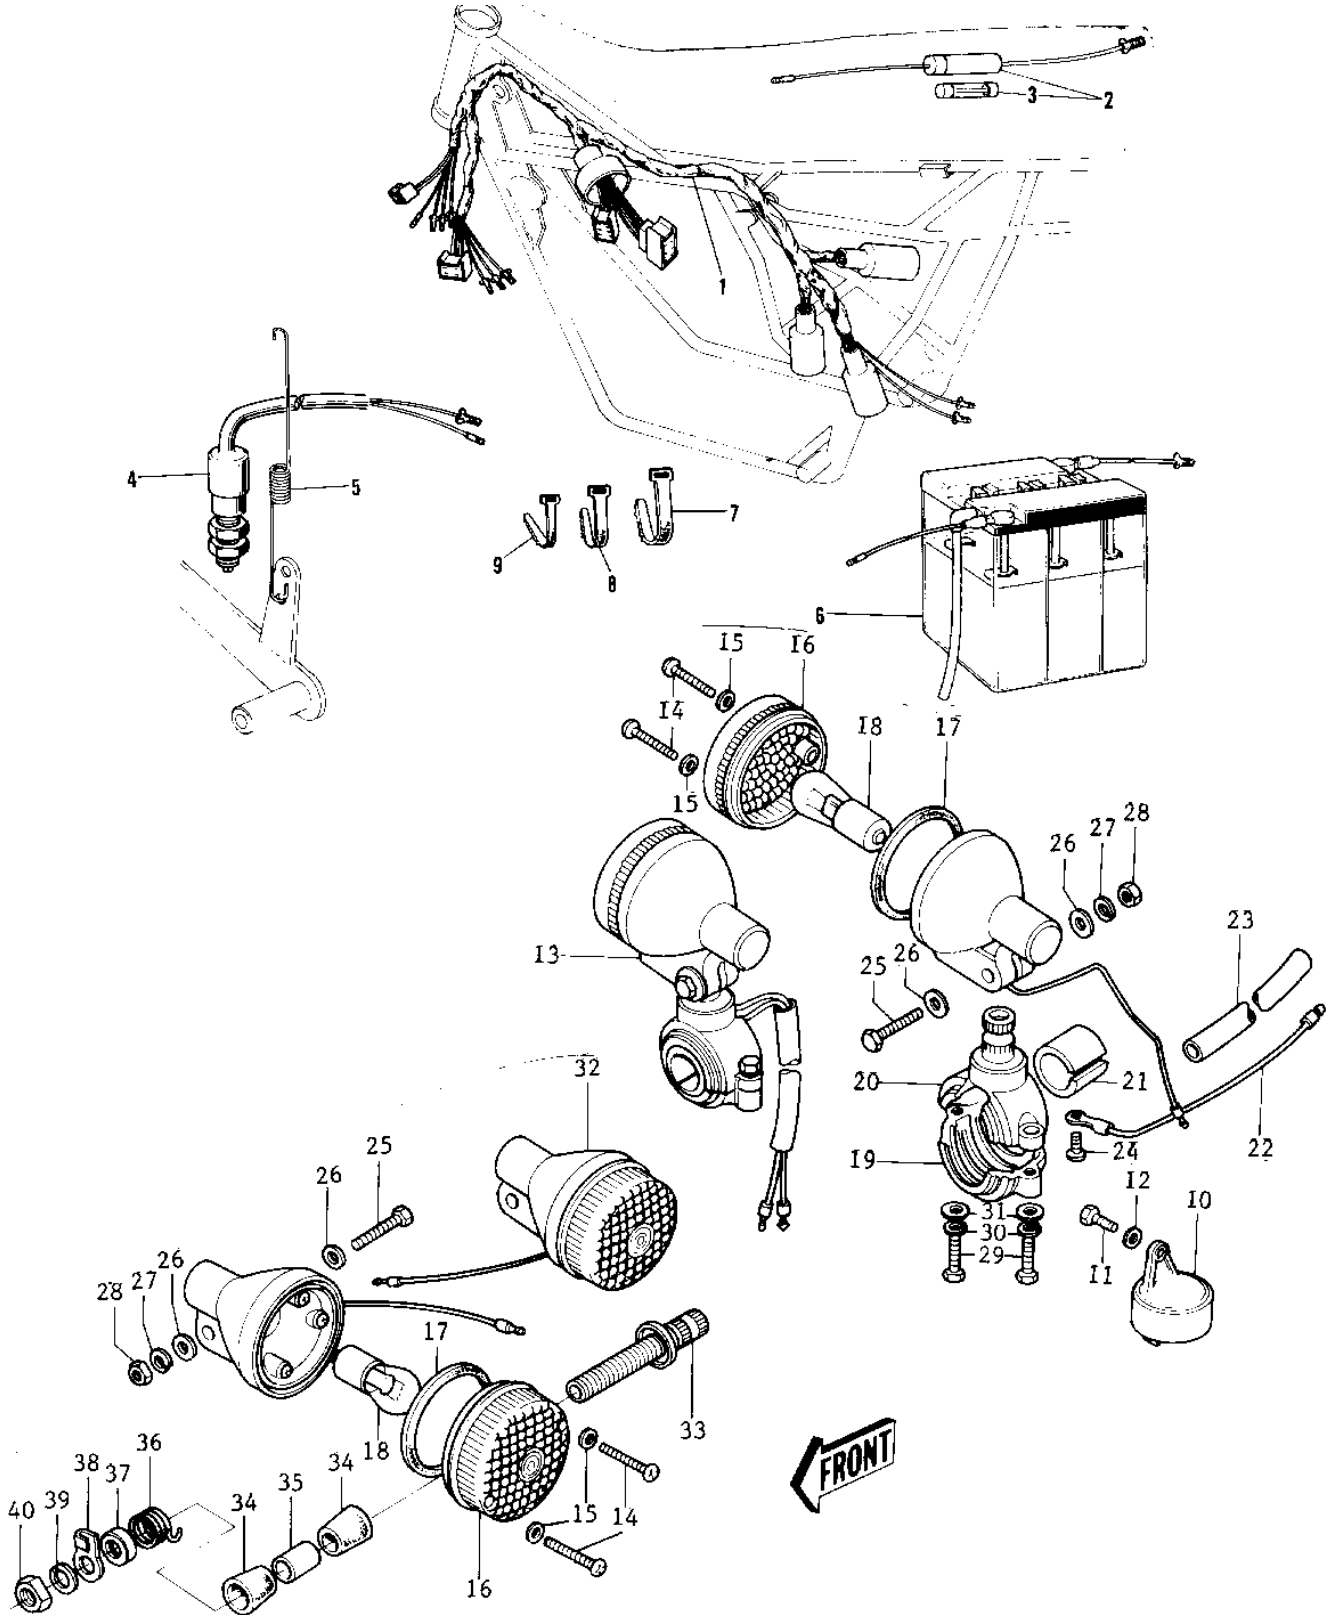

1972 G5 PARTS DIAGRAM

TURN SIGNALS/CHASSIS ELECTRICAL EQUIPMEN

1972 G5 PARTS LIST

TURN SIGNALS/CHASSIS ELECTRICAL EQUIPMEN

ITEM NAME	PART NUMBER	QUANTITY
-----------	-------------	----------