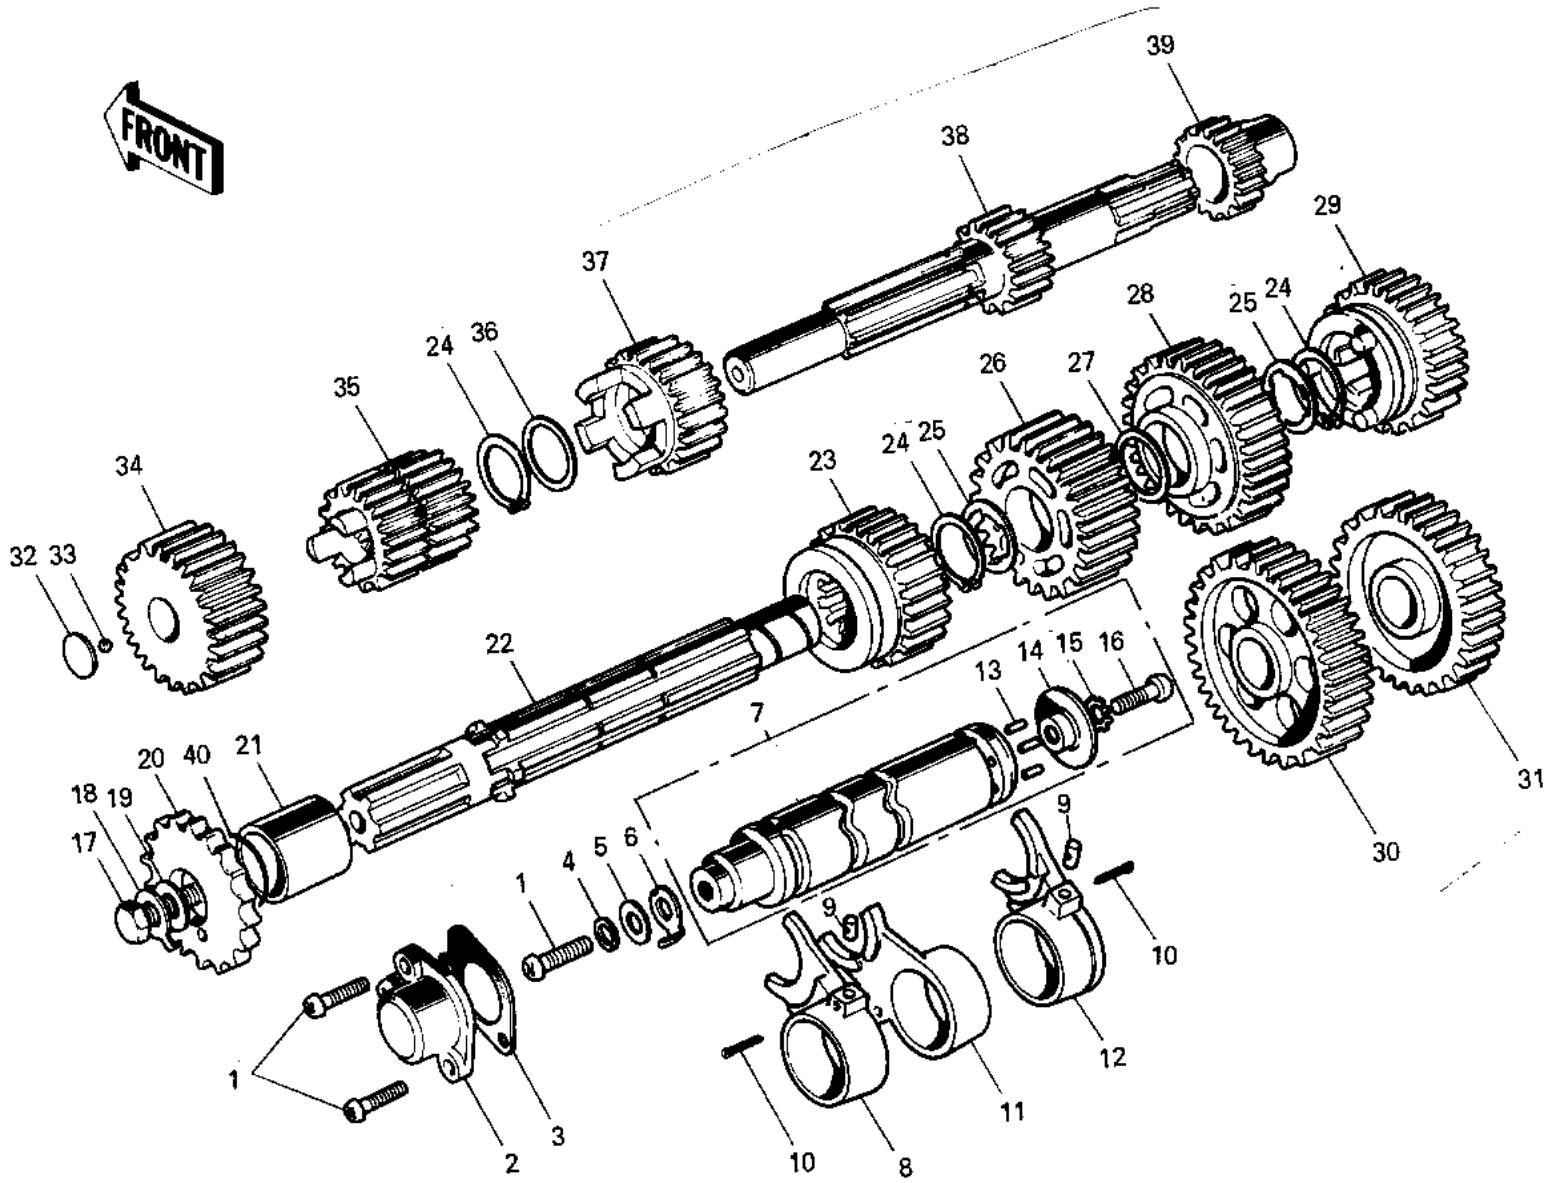

1972 G5 PARTS DIAGRAM

TRANSMISSION/CHANGE DRUM ('74-'75 B/C)

1972 G5 PARTS LIST

TRANSMISSION/CHANGE DRUM ('74-'75 B/C)

ITEM NAME	PART NUMBER	QUANTITY
SCREW PAN HEAD 6X16 (Ref # 1)	220B0616	3
SWITCH,NEUTRAL (Ref # 2)	13151-1001	1
WASHER SPRING 6MM (Ref # 4)	461F0600	1
WASHER PLAIN 6MM (Ref # 5)	410B0600	1
ROTOR,NEUTRAL INDICTR (Ref # 6)	21007-1003	1
DRUM ASSY-GEAR CHANGE (Ref # 7,13~1)	13239-005	1
FORK SELECTOR 3RD (Ref # 8)	13140-009	1
PIN SELECT FORK GUIDE (Ref # 9)	92043-005	3
PIN COTTER 3.0X20 (Ref # 10)	550D3020	3
FORK SELECTOR 4TH-TOP (Ref # 11)	13140-017	1
FORK SELECTOR LOW-2ND (Ref # 12)	13140-010	1
PIN GEAR CHANGE DRUM (Ref # 13)	92042-014	6
PLATE CHANGE DRUM PIN (Ref # 14)	13142-008	1
WASHER LOCK 6MM (Ref # 15)	464H0600	1
SCREW PAN HEAD 6X12 (Ref # 16)	220B0612	1
BOLT-SMALL-UPSET,8X16 (Ref # 17)	115G0816	1
WASHER,LOCK,8MM (Ref # 18)	92030-012	1
WASHER,ENGINE SPRCKT (Ref # 19)	92022-266	1
ENGINE SPROCKET,1ST (Ref # 20)	13144-054	1
COLLAR,ENG NPROCKET (Ref # 21)	92027-179	1
SHAFT OUTPUT (Ref # 22)	13128-021	1
TOP GEAR OUTPUT SHAFT (Ref # 23)	13137-012	1
CIRCLIP (Ref # 24)	92033-014	3
WASHER-LOCK (Ref # 25)	92024-030	2
3RD GEAR OUTPUT SHAFT (Ref # 26)	13133-005	1
WASHER THRUST (Ref # 27)	92022-146	1
2ND GEAR OUTPUT SHAFT (Ref # 28)	13131-008	1
GEAR-TRANSMISSION SPU (Ref # 29)	13129-1708	1
LOW GEAR OUTPUT SHAFT (Ref # 30)	13129-010	1

1972 G5 PARTS LIST

TRANSMISSION/CHANGE DRUM ('74-'75 B/C)

ITEM NAME	PART NUMBER	QUANTITY
IDLE GEAR (Ref # 31)	13073-004	1
WASHER THRUST (Ref # 32)	92022-115	1
BALL STEEL 7/32' (Ref # 33)	600A0700	1
GEAR,INPUT TOP,24T (Ref # 34)	13129-1927	1
2ND&3RD GEAR,DRIVE (Ref # 35)	13129-1052	1
WASHER THRUST (Ref # 36)	92022-118	1
4TH GEAR,DRIVE (Ref # 37)	13129-1053	1
SHAFT,DRIVE (Ref # 38)	13127-032	1
PINION KICKSTARTER (Ref # 39)	13075-004	1
"0" RING (Ref # 40)	92055-022	1