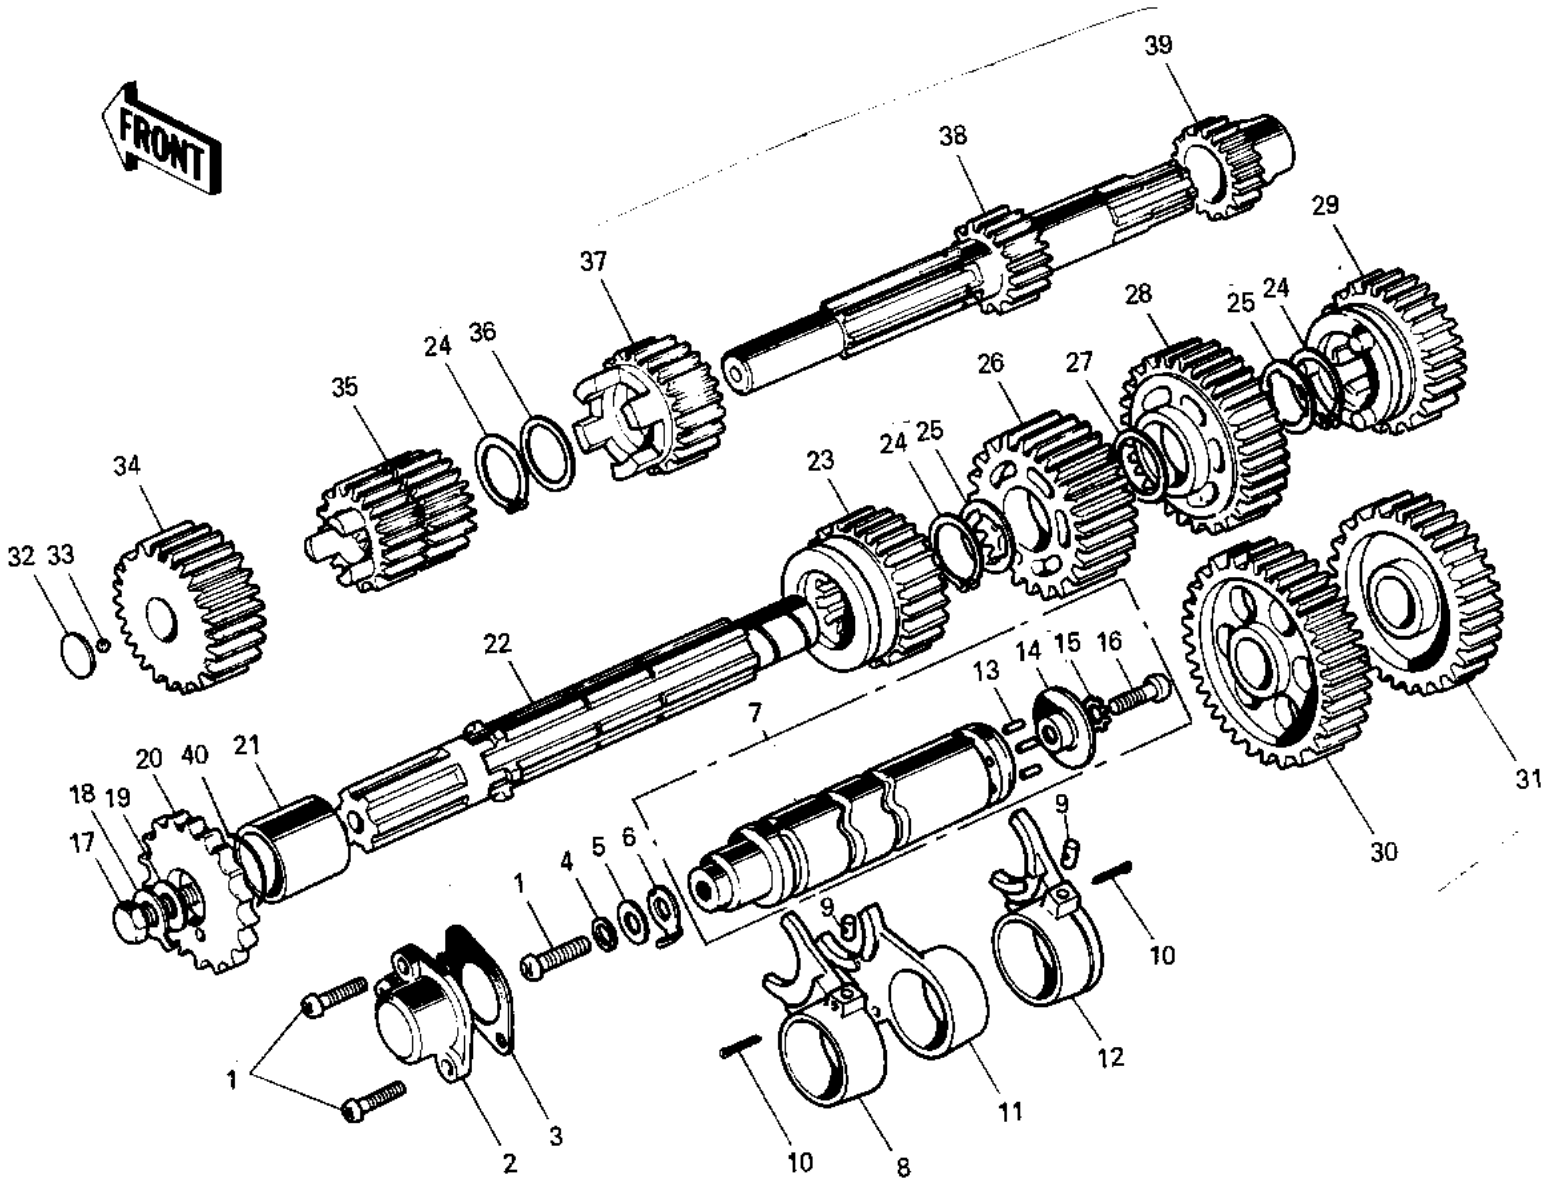

1973 G5-A PARTS DIAGRAM

TRANSMISSION/CHANGE DRUM ('74-'75 B/C)

1973 G5-A PARTS LIST

TRANSMISSION/CHANGE DRUM ('74-'75 B/C)

ITEM NAME	PART NUMBER	QUANTITY
SCREW PAN HEAD 6X16 (Ref # 1)	220B0616	
SWITCH,NEUTRAL (Ref # 2)	13151-1001	
GASKET NEUTRAL SWITCH (Ref # 3)	13146-002	
WASHER SPRING 6MM (Ref # 4)	461F0600	
WASHER PLAIN 6MM (Ref # 5)	410B0600	
ROTOR,NEUTRAL INDICTR (Ref # 6)	21007-1003	
DRUM ASSY-GEAR CHANGE (Ref # 7,13~1)	13239-005	
FORK SELECTOR 3RD (Ref # 8)	13140-009	
PIN SELECT FORK GUIDE (Ref # 9)	92043-005	
PIN COTTER 3.0X20 (Ref # 10)	550D3020	
FORK SELECTOR 4TH-TOP (Ref # 11)	13140-017	
FORK SELECTOR LOW-2ND (Ref # 12)	13140-010	
PIN GEAR CHANGE DRUM (Ref # 13)	92042-014	
PLATE CHANGE DRUM PIN (Ref # 14)	13142-008	
WASHER LOCK 6MM (Ref # 15)	464H0600	
SCREW PAN HEAD 6X12 (Ref # 16)	220B0612	
BOLT-SMALL-UPSET,8X16 (Ref # 17)	115G0816	
WASHER,LOCK,8MM (Ref # 18)	92030-012	
WASHER,ENGINE SPRCKT (Ref # 19)	92022-266	
ENGINE SPROCKET,1ST (Ref # 20)	13144-054	
ENGINE SPROCKET,13T (Ref # 20)	13144-053	
SPROCKET-OUTPUT,14T (Ref # 20)	13144-1058	
COLLAR,ENG NPROCKET (Ref # 21)	92027-179	
SHAFT OUTPUT (Ref # 22)	13128-021	
TOP GEAR OUTPUT SHAFT (Ref # 23)	13137-012	
CIRCLIP (Ref # 24)	92033-014	
WASHER-LOCK (Ref # 25)	92024-030	
3RD GEAR OUTPUT SHAFT (Ref # 26)	13133-005	
WASHER THRUST (Ref # 27)	92022-146	

1973 G5-A PARTS LIST

TRANSMISSION/CHANGE DRUM ('74-'75 B/C)

ITEM NAME	PART NUMBER	QUANTITY
2ND GEAR OUTPUT SHAFT (Ref # 28)	13131-008	
GEAR-TRANSMISSION SPU (Ref # 29)	13129-1708	
LOW GEAR OUTPUT SHAFT (Ref # 30)	13129-010	
IDLE GEAR (Ref # 31)	13073-004	
WASHER THRUST (Ref # 32)	92022-115	
BALL STEEL 7/32' (Ref # 33)	600A0700	
GEAR,INPUT TOP,24T (Ref # 34)	13129-1927	
2ND&3RD GEAR,DRIVE (Ref # 35)	13129-1052	
WASHER THRUST (Ref # 36)	92022-118	
4TH GEAR,DRIVE (Ref # 37)	13129-1053	
SHAFT,DRIVE (Ref # 38)	13127-032	
PINION KICKSTARTER (Ref # 39)	13075-004	
"0" RING (Ref # 40)	92055-022	