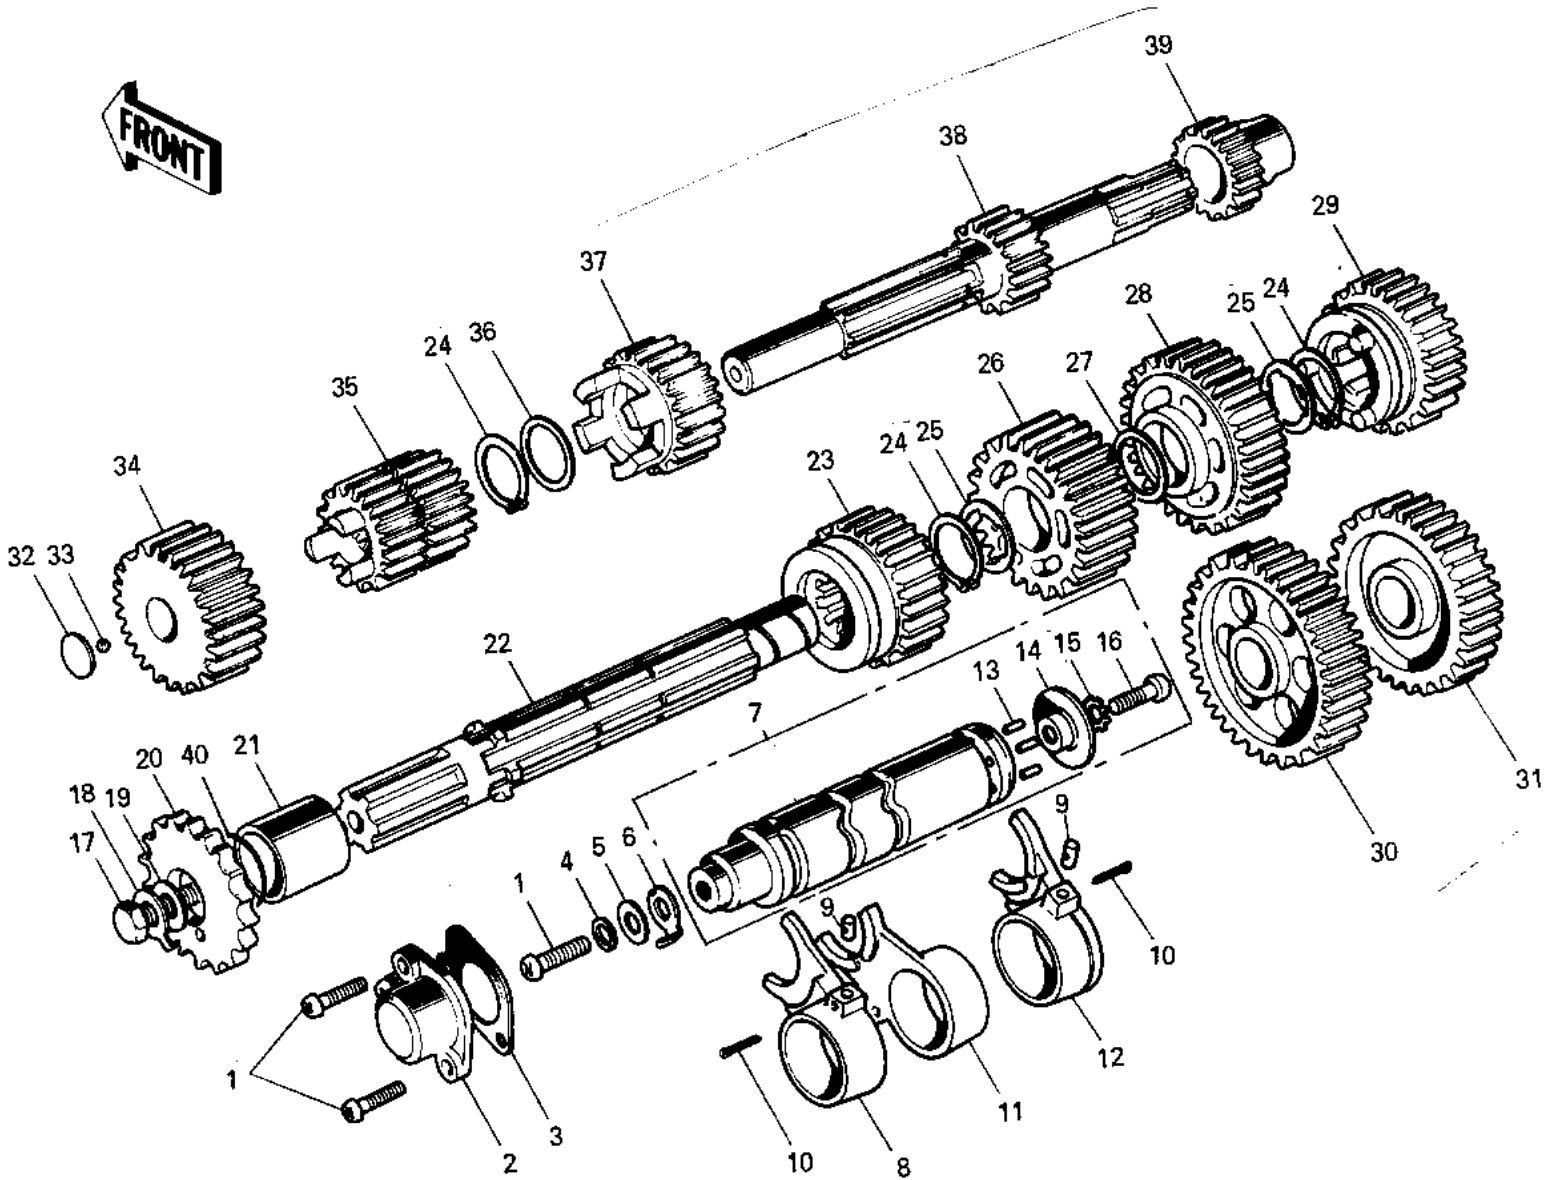

1974 G5-B PARTS DIAGRAM

TRANSMISSION/CHANGE DRUM ('74-'75 B/C)

1974 G5-B PARTS LIST

TRANSMISSION/CHANGE DRUM ('74-'75 B/C)

ITEM NAME	PART NUMBER	QUANTITY
SCREW PAN HEAD 6X16 (Ref # 1)	220B0616	
SWITCH,NEUTRAL (Ref # 2)	13151-1001	
GASKET NEUTRAL SWITCH (Ref # 3)	13146-002	
WASHER SPRING 6MM (Ref # 4)	461F0600	
WASHER PLAIN 6MM (Ref # 5)	410B0600	
ROTOR,NEUTRAL INDICTR (Ref # 6)	21007-1003	
DRUM ASSY-GEAR CHANGE (Ref # 7,13~1)	13239-005	
FORK SELECTOR 3RD (Ref # 8)	13140-009	
PIN SELECT FORK GUIDE (Ref # 9)	92043-005	
PIN COTTER 3.0X20 (Ref # 10)	550D3020	
FORK SELECTOR 4TH-TOP (Ref # 11)	13140-017	
FORK SELECTOR LOW-2ND (Ref # 12)	13140-010	
PIN GEAR CHANGE DRUM (Ref # 13)	92042-014	
PLATE CHANGE DRUM PIN (Ref # 14)	13142-008	
WASHER LOCK 6MM (Ref # 15)	464H0600	
SCREW PAN HEAD 6X12 (Ref # 16)	220B0612	
BOLT-SMALL-UPSET,8X16 (Ref # 17)	115G0816	
WASHER,LOCK,8MM (Ref # 18)	92030-012	
WASHER,ENGINE SPRCKT (Ref # 19)	92022-266	
ENGINE SPROCKET,1ST (Ref # 20)	13144-054	
ENGINE SPROCKET,13T (Ref # 20)	13144-053	
SPROCKET-OUTPUT,14T (Ref # 20)	13144-1058	
COLLAR,ENG NPROCKET (Ref # 21)	92027-179	
SHAFT OUTPUT (Ref # 22)	13128-021	
TOP GEAR OUTPUT SHAFT (Ref # 23)	13137-012	
CIRCLIP (Ref # 24)	92033-014	
WASHER-LOCK (Ref # 25)	92024-030	
3RD GEAR OUTPUT SHAFT (Ref # 26)	13133-005	
WASHER THRUST (Ref # 27)	92022-146	

1974 G5-B PARTS LIST

TRANSMISSION/CHANGE DRUM ('74-'75 B/C)

ITEM NAME	PART NUMBER	QUANTITY
2ND GEAR OUTPUT SHAFT (Ref # 28)	13131-008	
GEAR-TRANSMISSION SPU (Ref # 29)	13129-1708	
LOW GEAR OUTPUT SHAFT (Ref # 30)	13129-010	
IDLE GEAR (Ref # 31)	13073-004	
WASHER THRUST (Ref # 32)	92022-115	
BALL STEEL 7/32' (Ref # 33)	600A0700	
GEAR,INPUT TOP,24T (Ref # 34)	13129-1927	
2ND&3RD GEAR,DRIVE (Ref # 35)	13129-1052	
WASHER THRUST (Ref # 36)	92022-118	
4TH GEAR,DRIVE (Ref # 37)	13129-1053	
SHAFT,DRIVE (Ref # 38)	13127-032	
PINION KICKSTARTER (Ref # 39)	13075-004	
"0" RING (Ref # 40)	92055-022	