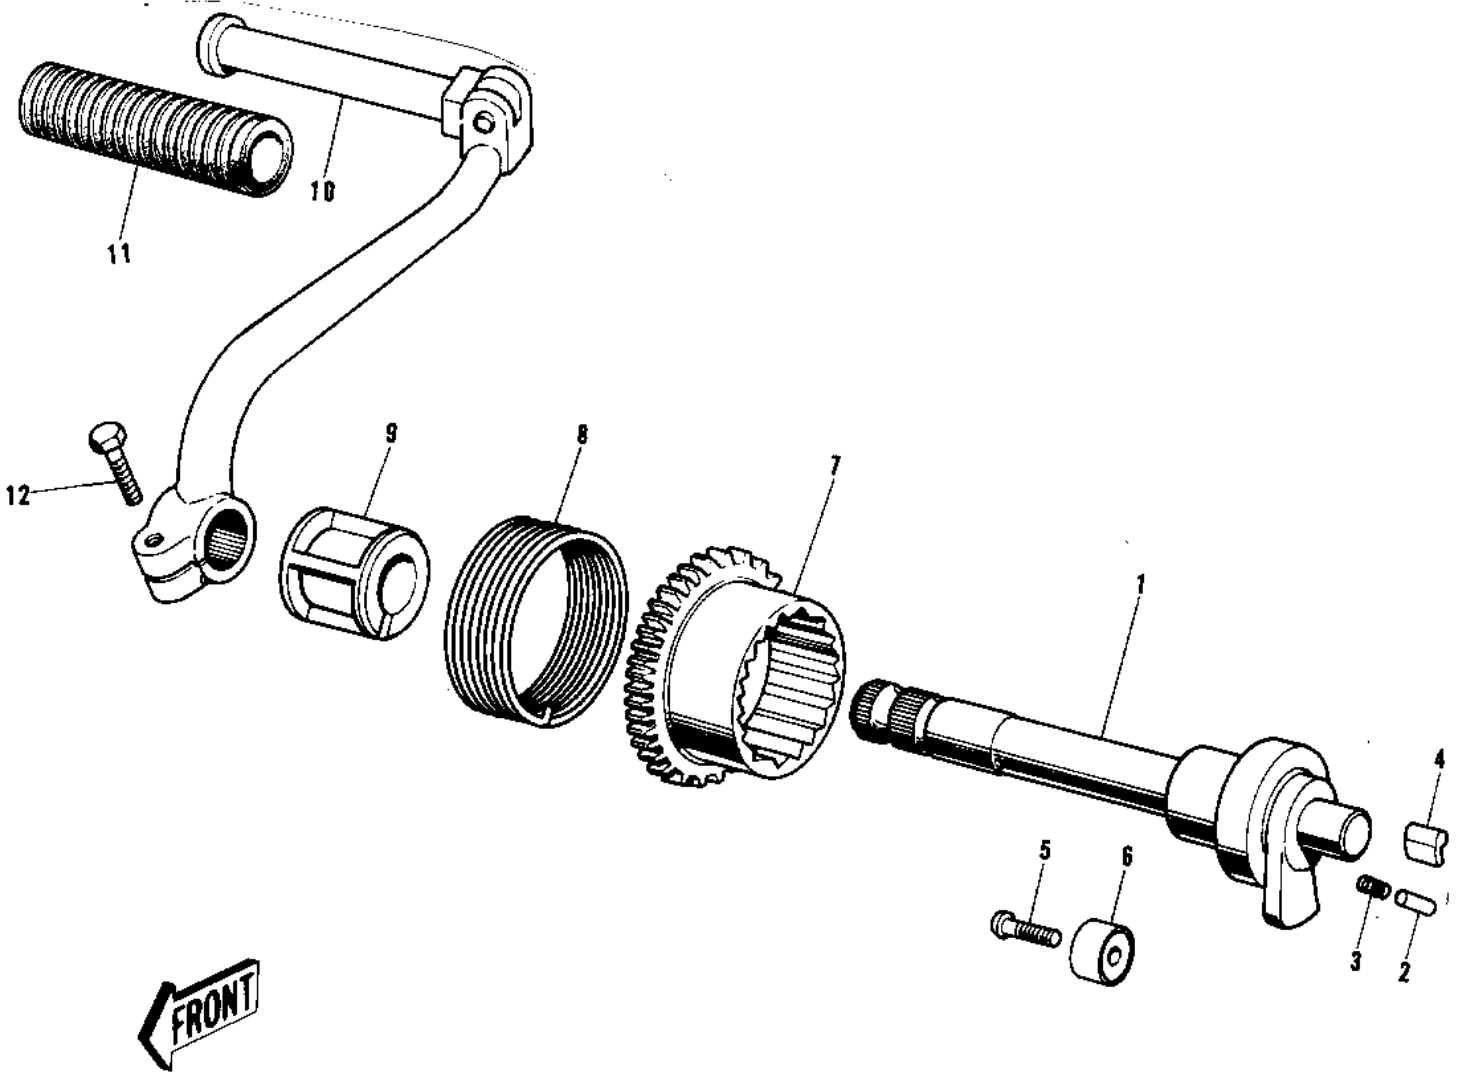

1972 G5 PARTS DIAGRAM

KICKSTARTER MECHANISM ('74-'75 B/C)

1972 G5 PARTS LIST

KICKSTARTER MECHANISM ('74-'75 B/C)

ITEM NAME	PART NUMBER	QUANTITY
SHAFT-KICK (Ref # 1)	13066-1022	1
P/N,KICKSTARTER PAWL (Ref # 2)	92043-013	1
SPRING KICK PAWL (Ref # 3)	92081-014	1
PAWL KICKSTARTER (Ref # 4)	13069-005	1
SCREW CNTSNK HD 6X20 (Ref # 5)	221B0620	1
STOPPER KICKSTARTER (Ref # 6)	13072-003	1
GEAR KICKSTARTER (Ref # 7)	13068-007	1
SPRING KICKSTARTER (Ref # 8)	92083-004	1
GUIDE KICK SPRING (Ref # 9)	13070-003	1
PEDAL, KICKSTARTER (Ref # 10)	13064-007	1
PEDAL, KICKSTARTER (Ref # 10)	13064-007	1
RUBBER KICK PEDAL (Ref # 11)	13063-002	1
BOLT-SMALL-UPSET 8X25 (Ref # 12)	115G0825	1